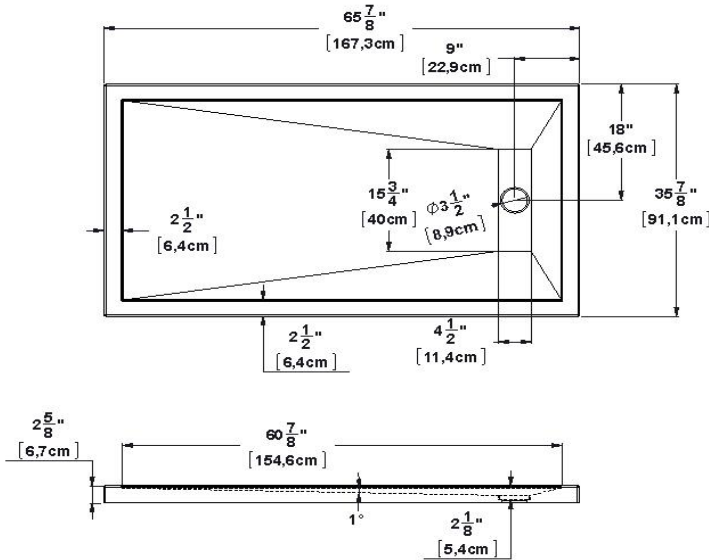

Base 66x36 right hand linear drain cover

Product code : **SB66R36**

Draft revision : **20181017100000**

Nominal dimensions : **66" x 36" x 2,625" [167,6 cm x 91,4 cm x 6,7 cm]**

Material : **acrylic**

Draft and specs

Specifications
Textured floor : no
Footrest : no
Characteristics :

Remarks
All measures have a precision of $\pm 1/4"$ (0,63cm)
If a measure is present on one side only, part is symmetrical

Available options
Shower seat : SS16-A, SS16-B
Shower door : AG36 PB136 PBS66 PBSD66R36 PBSD66R236