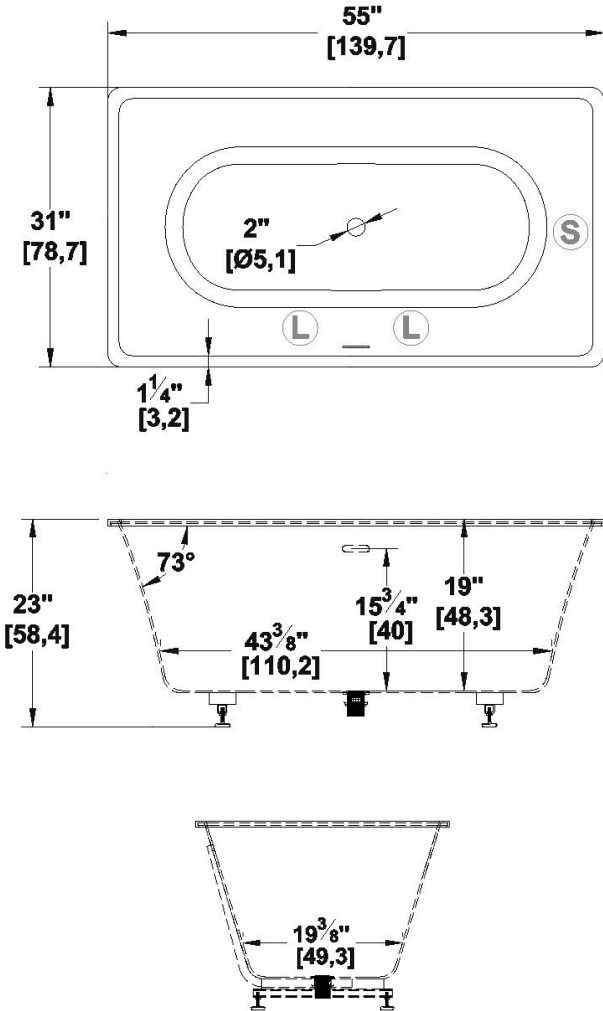

**Tahoe 55 podium**

Nominal dimensions: **55" x 31" x 23" [139.7 cm x 78.7 cm x 58.4 cm]**  
 Seats : **1** Product code: **TAP55**  
 Lumbar support : no Arm rests : no Undermount : yes

Series : **Deck mount**  
 Also available in FREESTANDING  
 Draft revision : **2024102912310**  
 Low-profile available : no

**Draft and specs**

Specifications
Capacity: <b>47 IMP Gal. / 61.3 US Gal. / 213.6 liters</b>
AeroMassage™: <b>40 Easy Clean™ air jets</b>
Super AeroMassage™: <b>unavailable</b>
Characteristics:

Remarks
All measures have a precision of ± 1/4" (0,63cm) If a measure is present on one side only, part is symmetrical *internal dimensions taken at 4" (10cm) from bath bottom *capacity is measured by filling the bath to 1-1/2" under the overflow