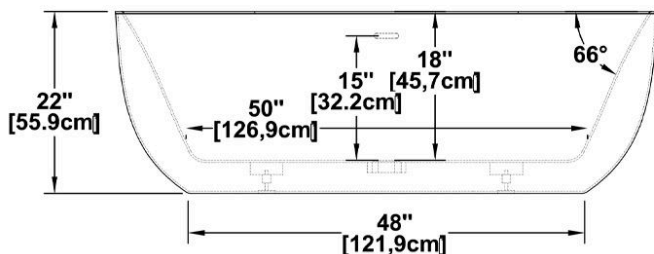

Minto 65

Series : **Authentik Signature**

Nominal dimensions: **65" x 34" x 22" [165.1 cm x 86.4 cm x 55.9 cm]**

Seats : **2**

Product code: **MI65**

Draft revision : **2024092507585**

Lumbar support : no

Arm rests : no

Low-profile available : no

Draft and specs