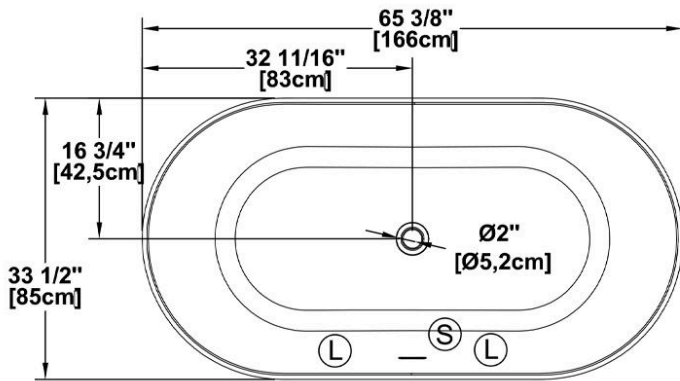

Minto 65

Series : **Authentik Signature**

Nominal dimensions: **65" x 34" x 22" [165.1 cm x 86.4 cm x 55.9 cm]**

Seats : **2**

Product code: **MI65**

Draft revision : **2024092507585**

Lumbar support : no

Arm rests : no

Low-profile available : no

Draft and specs

Additional(s) note(s)

Handmade product, edge width may be uneven and vary. The overflow is factory installed, the drain is included but not installed. When ordered with AeroMassage, blower must be remote mounted. If system, delivered with keypad not installed and remote control is included.

Visit our website <http://www.oceania-attitude.com> to access up-to-date dimensions and information. In all cases, information on the website is the most up-to-date.

Specifications

Capacity: **60 IMP Gal. / 78.2 US Gal. / 272.7 liters**
 AeroMassage™: **44 Easy Clean™** air jets
 Super AeroMassage™: **unavailable**
 Comfort Air™: **unavailable**
 Characteristics: **One-piece freestanding bath**

Remarks

All measures have a precision of ± 1/4" (0,63cm)
 If a measure is present on one side only, part is symmetrical
 *internal dimensions taken at 4" (10cm) from bath bottom
 *capacity is measured by filling the bath to 1-1/2" under the overflow