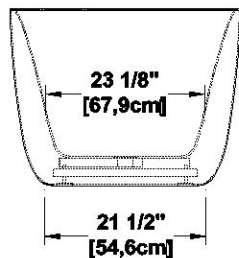

Minto 65

Series : **Authentik Signature**

Nominal dimensions: **65" x 34" x 22" [165.1 cm x 86.4 cm x 55.9 cm]**

Seats : **2**

Product code: **MI65**

Draft revision : **2024092507585**

Lumbar support : no

Arm rests : no

Low-profile available : no

Draft and specs