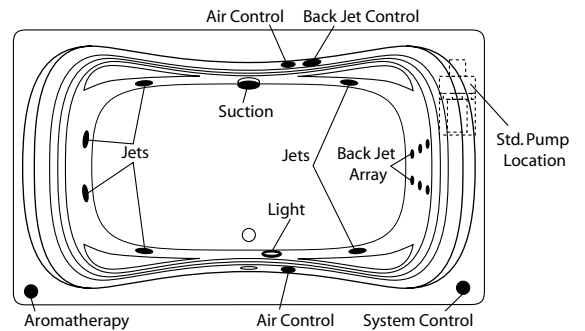

Sump Dimen: 57-1/2" long x 30" wide x 20-1/2" deep
Sump Capacity: 105 gal. (unoccupied - to overflow)
Whirlpool Operating: 54 gal.

EuroFlo System