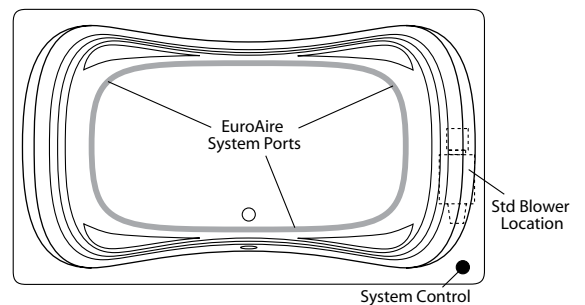

Order Number / Description

AR3 *EuroAire System* (3*) includes: (46) Perimeter air ports, electronic system control, and a 12.0 amp, 600-watt blower with ceramic heater.

6J-AR3 *EuroFlo & EuroAire System* (3*) on a single unit with an enhanced electronic control.

Notes (1*) Factory installed options
 (2*) Includes system control upgrade
 (3*) Available on acrylic models only
 (4*) Upgrade from manual back-jet array

Sump Dimen: 57-1/2" long x 30" wide x 20-1/2" deep
 Sump Capacity: 105 gal. (unoccupied - to overflow)
 Whirlpool Operating: 54 gal.

EuroFlo System

EuroAire System

Combination EuroFlo / EuroAire System

Photographic images may include optional components and appear different than actual product.
 Dimensions shown are maximum. Due to the nature of the materials involved, actual unit dimensions can vary (tolerances: +0 / -3/8 inch).
 Oasis reserves the right to modify or discontinue product and/or associated equipment without prior written or verbal notification or obligation.