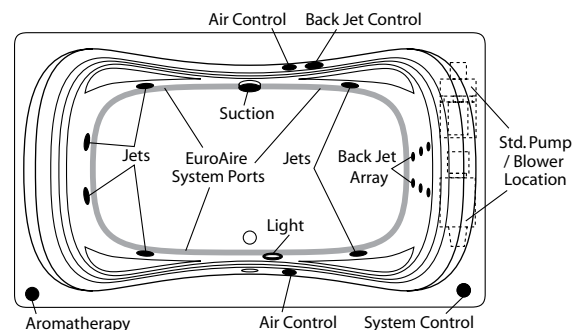

Order Number / Description

AR3 *EuroAire System* (3*) includes: (46) Perimeter air ports, electronic system control, and a 12.0 amp, 600-watt blower with ceramic heater.

6J-AR3 *EuroFlo & EuroAire System* (3*) on a single unit with an enhanced electronic control.

Notes (1*) Factory installed options
 (2*) Includes system control upgrade
 (3*) Available on acrylic models only
 (4*) Upgrade from manual back-jet array

Sump Dimen: 57-1/2" long x 30" wide x 20-1/2" deep
 Sump Capacity: 105 gal. (unoccupied - to overflow)
 Whirlpool Operating: 54 gal.

EuroFlo System

EuroAire System

Combination EuroFlo / EuroAire System

Photographic images may include optional components and appear different than actual product.
 Dimensions shown are maximum. Due to the nature of the materials involved, actual unit dimensions can vary (tolerances: +0 / -3/8 inch).
 Oasis reserves the right to modify or discontinue product and/or associated equipment without prior written or verbal notification or obligation.