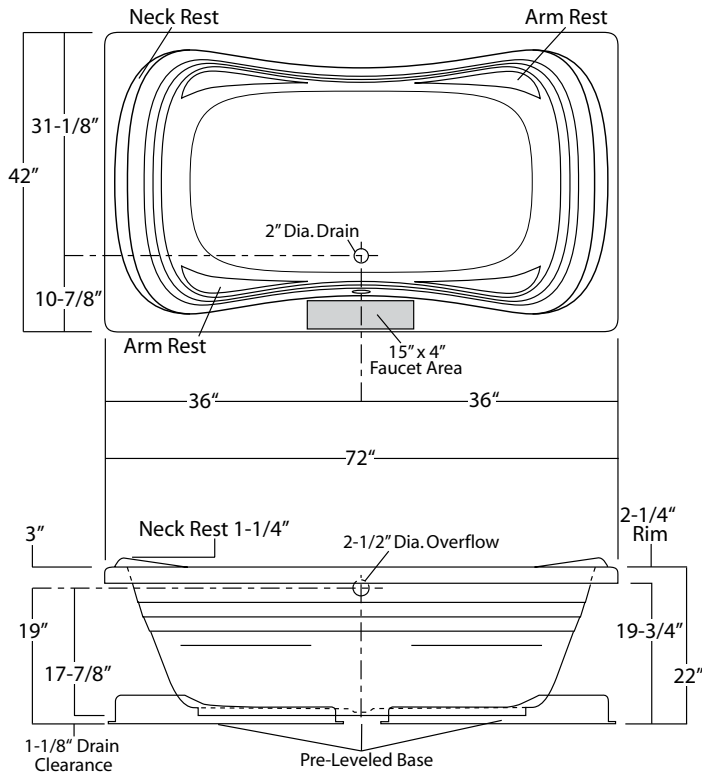

Order Number / Description

6J *EuroFlo System* includes: 6-Adjustable jets, 6-jet Back Jet Array w/ manual control, Aromatherapy diffuser, Chromotherapy light, low water sensor, twin air controls, electronic system control w/ timer, and 13.5 amp pump/motor.

Options: In-Line Heater (1*) (order: ILH)
Ozone Generator (1*) (order: OZG)
Manual Pillow Neck Jet (1*) (order: PNJ)
(white cover std., black cover on dark units)
Electronic Back-Jet (1*, 2*, 4*) (order: BJA-ES)
Trim Upgrade (1*)
Brushed (satin) Nickel (order: 6J-SNK)
Alternate Pump/Blower Location (1*) (order: MP/B)

Order Number / Description

AR3 *EuroAire System* (3*) includes: (46) Perimeter air ports, electronic system control, and a 12.0 amp, 600-watt blower with ceramic heater.

6J-AR3 *EuroFlo & EuroAire System* (3*) on a single unit with an enhanced electronic control.

Notes (1*) Factory installed options
(2*) Includes system control upgrade
(3*) Available on acrylic models only
(4*) Upgrade from manual back-jet array