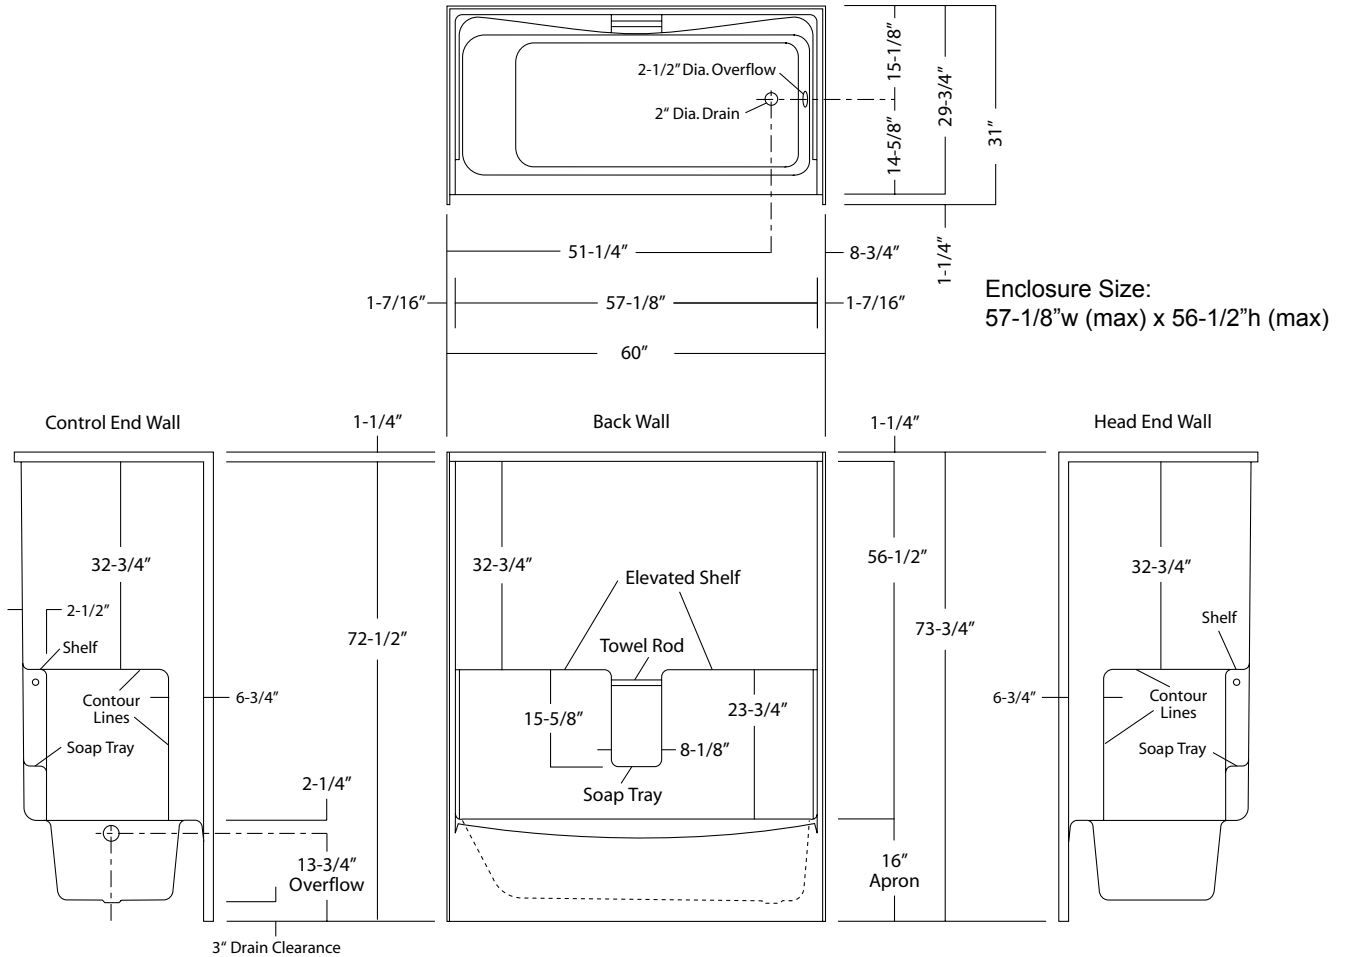

# LEGACY TUB / SHOWER

**Oasis**

60-INCH MODEL

**TS-R-65 ABF** (above floor rough)

Rough-In Dimensions

60" wide x 31" deep x 73-3/4" high

Finished Dimensions

60" wide x 29-3/4" deep x 72-1/2" high

Unit Features

- One - Piece Fiberglass Composite Construction
- Sanitary Grade Polyester Gelcoat Surface
- 2" Dia. Drain / RH or LH (see reverse side for location)
- 2-1/2" Dia. Overflow (see reverse side for location)
- Elevated Back Wall Shelf
- Lower Level Soap Tray with Acrylic Rod
- Textured Floor Pattern
- Balsa Wood Core Floor Structure

Special Notes

- Additional Drain Clearance for Piping

### Tub/Shower Module

Order No.: TS-R-65R ABF (RH drain)  
TS-R-65L ABF (LH drain)

60" x 29-3/4", one-piece gelcoated fiberglass tub/shower with 16" apron, wall surround, acrylic towel rod, end drain as indicated, and additional drain clearance for above floor plumbing.