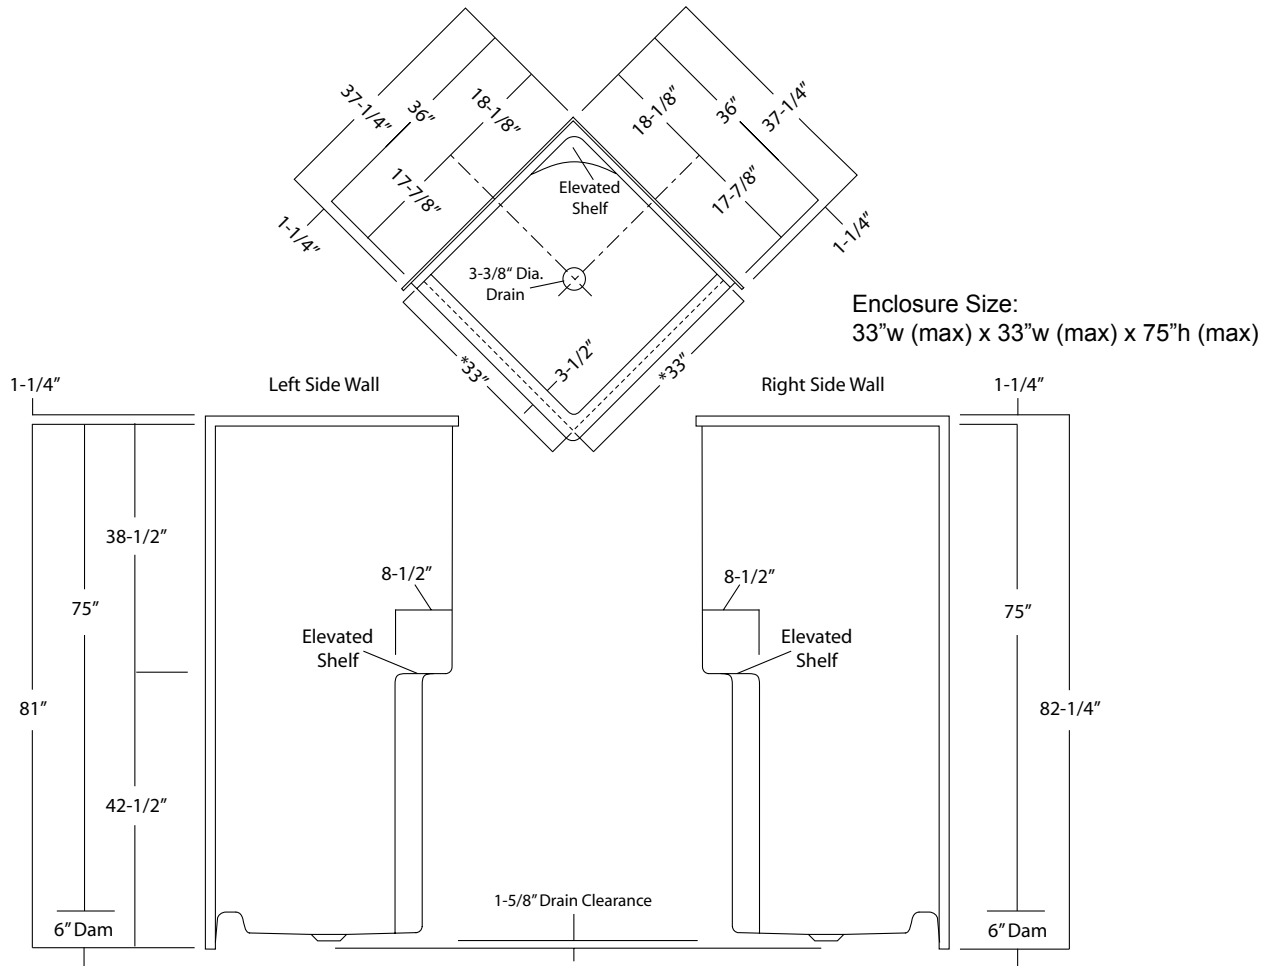

LEGACY SHOWER STALL

Oasis

DUAL THRESHOLD MODEL

SH-C-36

Rough-In Dimensions

37-1/4" wide x 37-1/4" deep x 82-1/4" high

Finished Dimensions

36" wide x 36" deep x 81" high

Unit Features

- One - Piece Fiberglass Composite Construction
- Sanitary Grade Polyester Gelcoat Surface
- 3-3/8" Dia. Center Drain (see reverse side for location)
- Single, Elevated Corner Shelf
- Textured Floor Pattern
- Balsa Wood Core Floor Structure

Home Innovation
LAB CERTIFIED™

SH-C-36

Shower Module

Order No.: SH-C-36

36" x 36", one-piece gelcoated fiberglass corner shower stall with 6" dam, wall surround, and center drain.

Photographic images may include optional components and appear different than actual product. Dimensions shown are maximum. Due to the nature of the materials involved, actual unit dimensions can vary (tolerances: +0 / -3/8 inch). Oasis reserves the right to modify or discontinue product and/or associated equipment without prior written or verbal notification or obligation.