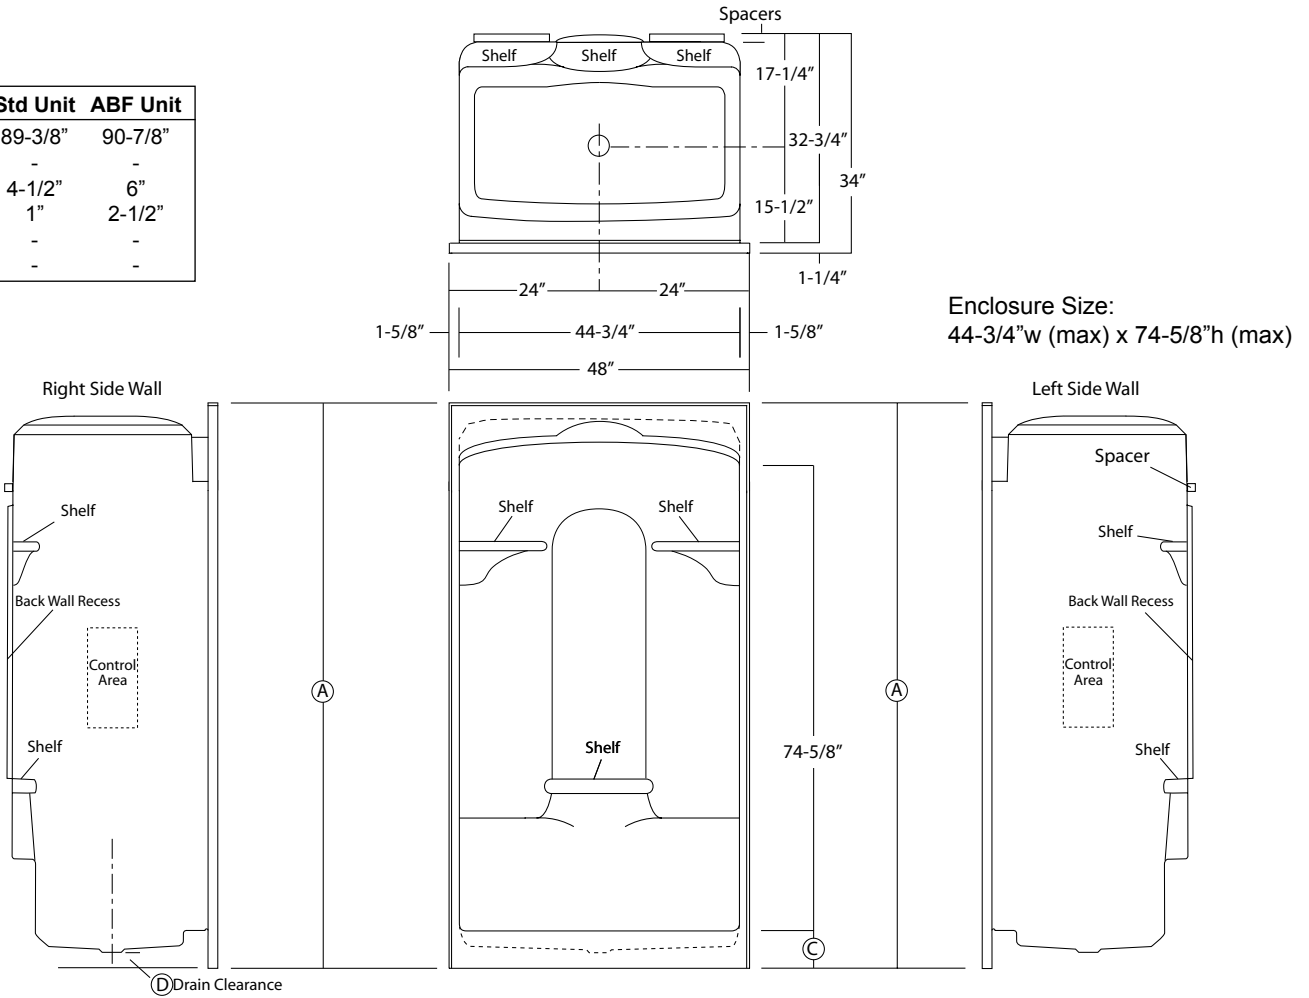

Order No.: SHA-DM-4833 (no seat / 4-1/2" dam)

SHA-DM-4833 ABF (no seat / 6" dam)

48" x 32-3/4", one-piece vacuum formed acrylic shower stall with integral unit cap, multi-level back wall shelving, gelcoat style mounting flanges, 4-1/2" low profile dam (1" drain clearance), wall surround, and center drain.

	Std Unit	ABF Unit
A	89-3/8"	90-7/8"
B	-	-
C	4-1/2"	6"
D	1"	2-1/2"
E	-	-
F	-	-