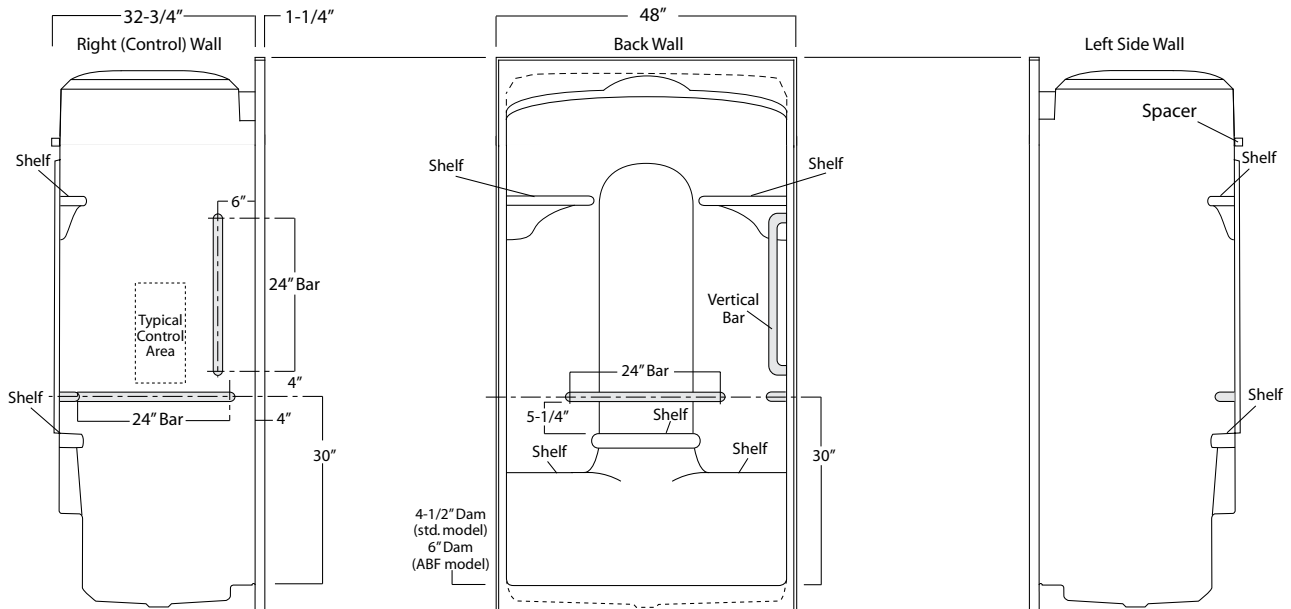

Package Order No.: BP2 (R or L)(3-bar only package)
Upgrade Package No.: BP2 WHT (R or L)(1-1/4" dia., white powder coat, 3-bar only package)
BP2 OFW (R or L)(1-1/4" dia., off-white powder coat, 3-bar only package)
BP2 SNK (R or L)(1-1/4" dia., satin nickel, 3-bar only package)

Package Includes: Factory installed, 1-1/2" dia. stainless steel, 3-bar package with basic reinforcement for components (R shown).