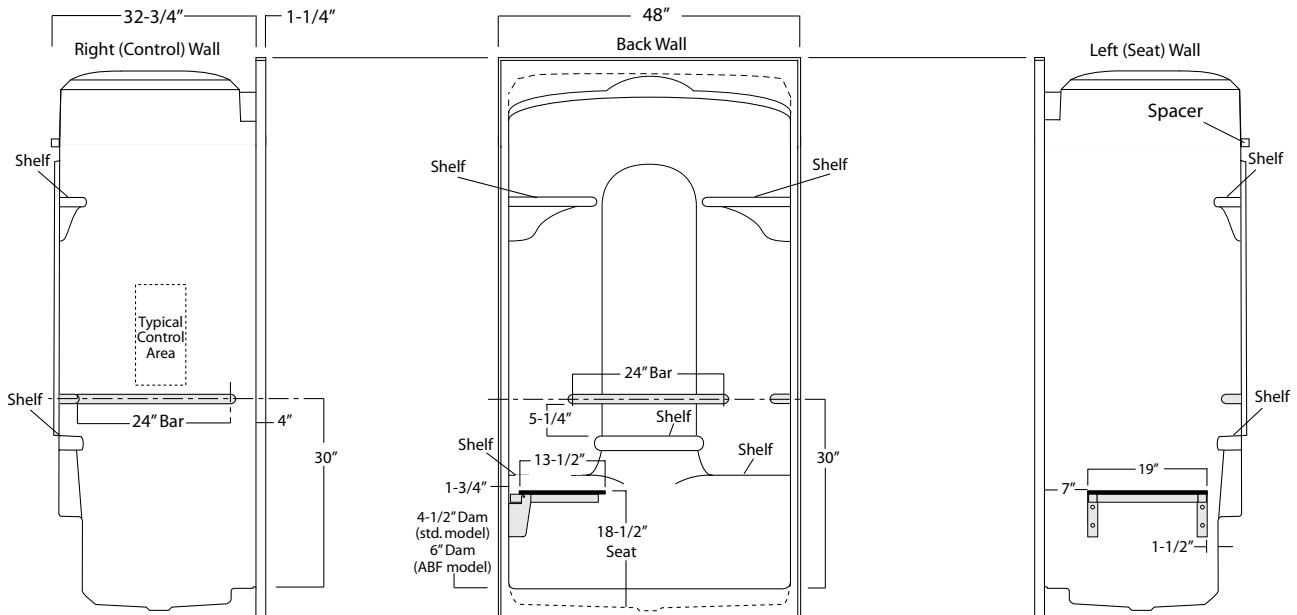

Package Order No.: TL-(RS or LS) (2-bar & folding seat package)
Upgrade Package No.: TL-(RS or LS) WHT (1-1/4" dia., white powder coat, 2-bar & folding seat package)
TL-(RS or LS) OFW (1-1/4" dia., off-white powder coat, 2-bar & folding seat package)
TL-(RS or LS) SNK (1-1/4" dia., satin nickel, 2-bar & folding seat package)

Package Includes: Factory installed, 1-1/2" dia. stainless steel, 2-bar and folding seat package with basic reinforcement for components (LS shown).

NOTE: "RS or LS" designates seat wall.