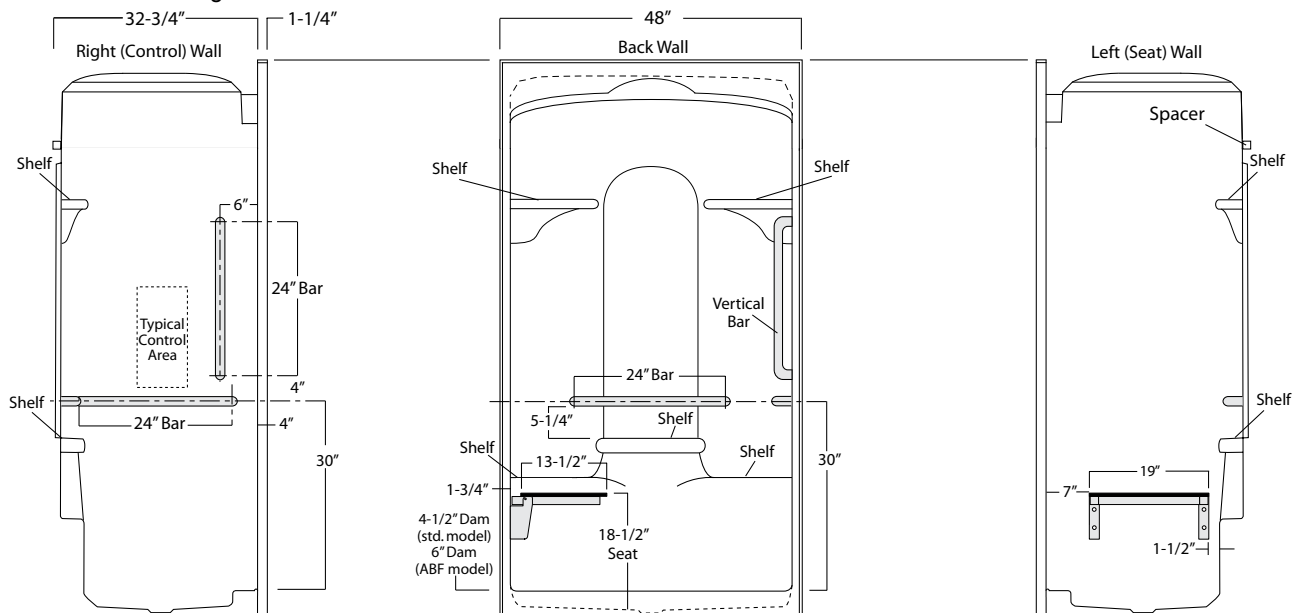

Package Includes: Factory installed, 1-1/2" dia. stainless steel, 2-bar package with basic reinforcement for components (R shown).

Package Order No.: BP2 (R or L)(3-bar only package)
Upgrade Package No.: BP2 WHT (R or L)(1-1/4" dia., white powder coat, 3-bar only package)
 BP2 OFW (R or L)(1-1/4" dia., off-white powder coat, 3-bar only package)
 BP2 SNK (R or L)(1-1/4" dia., satin nickel, 3-bar only package)

Package Includes: Factory installed, 1-1/2" dia. stainless steel, 3-bar package with basic reinforcement for components (R shown).

Package Order No.: TL-(RS or LS) (2-bar & folding seat package)
Upgrade Package No.: TL-(RS or LS) WHT (1-1/4" dia., white powder coat, 2-bar & folding seat package)
 TL-(RS or LS) OFW (1-1/4" dia., off-white powder coat, 2-bar & folding seat package)
 TL-(RS or LS) SNK (1-1/4" dia., satin nickel, 2-bar & folding seat package)

Package Includes: Factory installed, 1-1/2" dia. stainless steel, 2-bar and folding seat package with basic reinforcement for components (LS shown).

NOTE: "RS or LS" designates seat wall.

Package Order No.: TLV-(RS or LS) (3-bar & folding seat package)
Upgrade Package No.: TLV-(RS or LS) WHT (1-1/4" dia., white powder coat, 3-bar & folding seat package)
 TLV-(RS or LS) OFW (1-1/4" dia., off-white powder coat, 3-bar & folding seat package)
 TLV-(RS or LS) SNK (1-1/4" dia., satin nickel, 3-bar & folding seat package)

Package Includes: Factory installed, 1-1/2" dia. stainless steel, 3-bar and folding seat package with basic reinforcement for components (LS shown).

NOTE: "RS or LS" designates seat wall.

Photographic images may include optional components and appear different than actual product.
 Dimensions shown are maximum. Due to the nature of the materials involved, actual unit dimensions can vary (tolerances: +0 / -3/8 inch).
 Oasis reserves the right to modify or discontinue product and/or associated equipment without prior written or verbal notification or obligation.