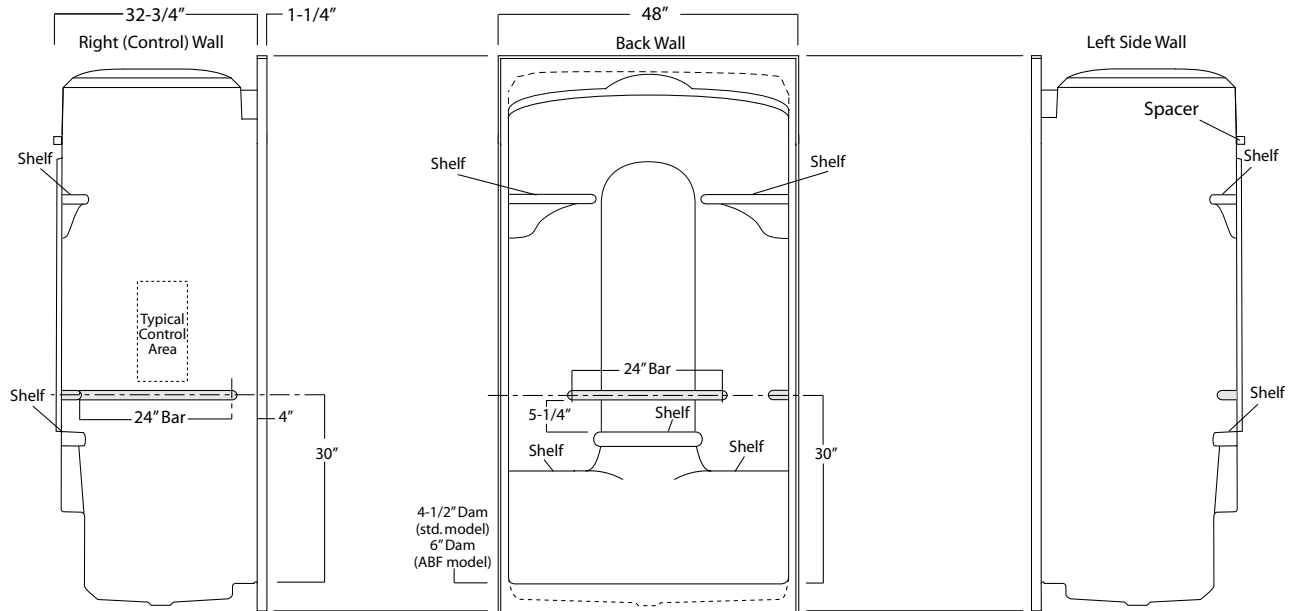

Unit Features

- One - Piece Fiberglass Composite Construction
- Vacuum Formed Acrylic Surface
- 3-3/8" Dia. Center Drain (see reverse side for location)
- Integral Unit Dome (cap)
- Gelcoat Style Mounting Flanges
- Low Profile Dam (standard)
- Generous, Multi-Level Back Wall Shelving
- Balsa Wood Core Floor Structure

Order No.: SHA-DM-4833 (no seat / 4-1/2" dam)

SHA-DM-4833 ABF (no seat / 6" dam)

48" x 32-3/4", one-piece vacuum formed acrylic shower stall with integral unit cap, multi-level back wall shelving, gelcoat style mounting flanges, 4-1/2" low profile dam (1" drain clearance), wall surround, and center drain.

	Std Unit	ABF Unit
A	89-3/8"	90-7/8"
B	-	-
C	4-1/2"	6"
D	1"	2-1/2"
E	-	-
F	-	-

Package Order No.: BP1 (R or L)(2-bar only package)
Upgrade Package No.: BP1 WHT (R or L)(1-1/4" dia., white powder coat, 2-bar only package)
 BP1 OFW (R or L)(1-1/4" dia., off-white powder coat, 2-bar only package)
 BP1 SNK (R or L)(1-1/4" dia., satin nickel, 2-bar only package)

Package Includes: Factory installed, 1-1/2" dia. stainless steel, 2-bar package with basic reinforcement for components (R shown).

Package Order No.: BP2 (R or L)(3-bar only package)
Upgrade Package No.: BP2 WHT (R or L)(1-1/4" dia., white powder coat, 3-bar only package)
 BP2 OFW (R or L)(1-1/4" dia., off-white powder coat, 3-bar only package)
 BP2 SNK (R or L)(1-1/4" dia., satin nickel, 3-bar only package)