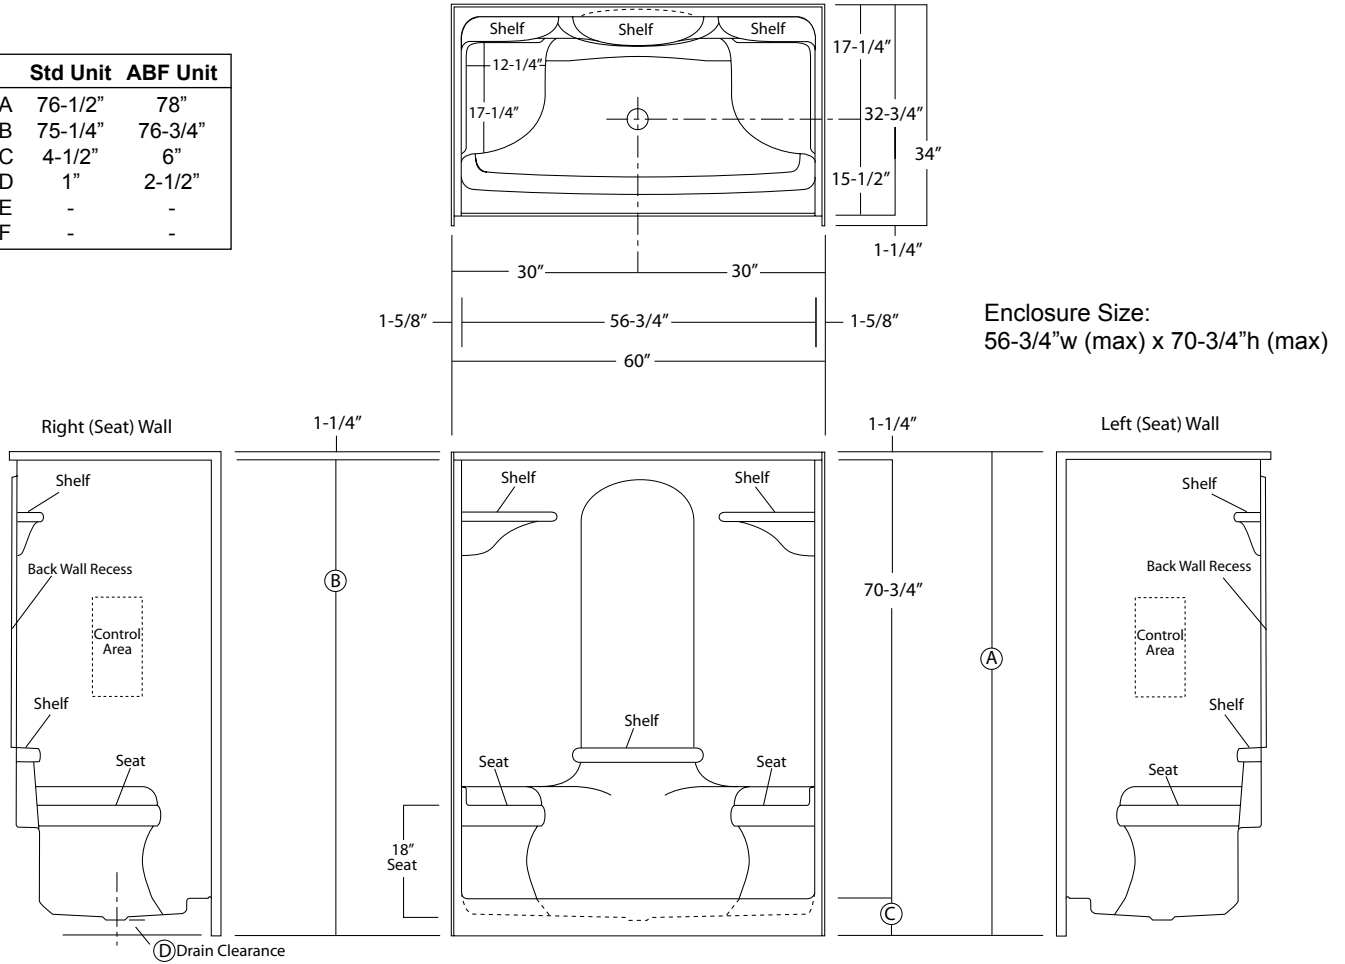

Order No.: SHA-6033DS (dual seat / 4-1/2" dam)

SHA-6033DS ABF (dual seat / 6" dam)

60" x 32-3/4", one-piece vacuum formed open top acrylic shower stall with dual countoured seats, multi-level back wall shelving, gelcoat style mounting flanges, 4-1/2" low profile dam (1" drain clearance), wall surround, and center drain.

	Std Unit	ABF Unit
A	76-1/2"	78"
B	75-1/4"	76-3/4"
C	4-1/2"	6"
D	1"	2-1/2"
E	-	-
F	-	-