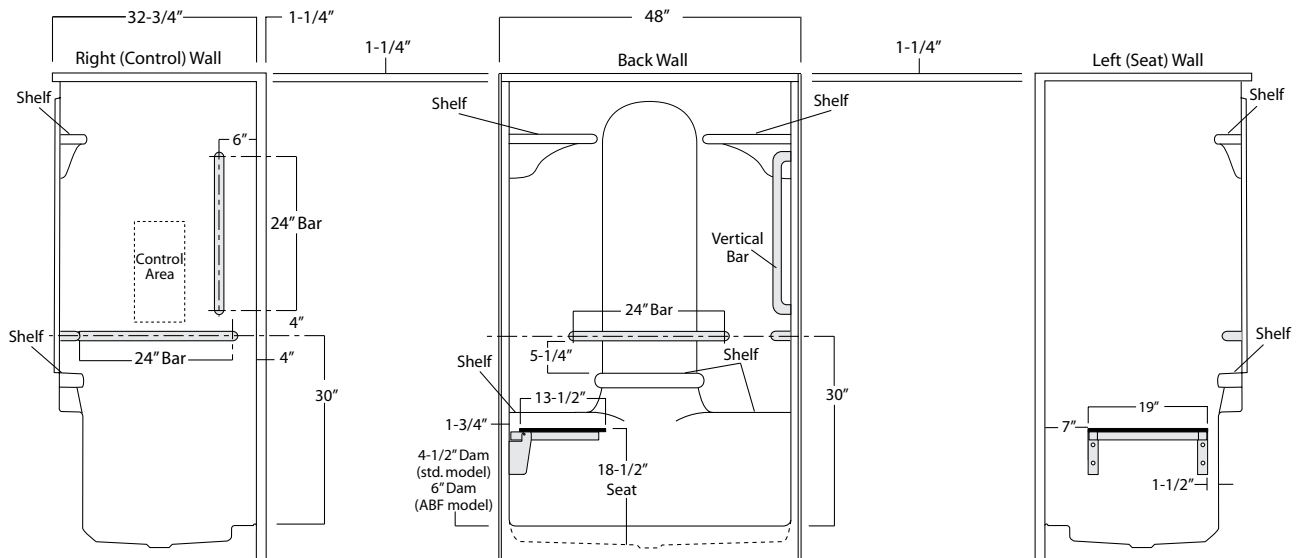

ACRYLLUS SERIES
'OPEN TOP'
SHOWER STALL

Oasis®

48-INCH MODEL

SHA-4833

Rough-In Dimen.

48" wide x 34" deep x 76-1/2" high (w/ 4-1/2" dam)

Finished Dimen.

48" wide x 32-3/4" deep x 75-1/4" high (w/ 4-1/2" dam)

Package Includes: Factory installed, 1-1/2" dia. stainless steel, 3-bar package with basic reinforcement for components (R shown).

Package Order No.: TL-(RS or LS) (2-bar & folding seat package)
Upgrade Package No.: TL-(RS or LS) WHT (1-1/4" dia., white powder coat, 2-bar & folding seat package)
 TL-(RS or LS) OFW (1-1/4" dia., off-white powder coat, 2-bar & folding seat package)
 TL-(RS or LS) SNK (1-1/4" dia., satin nickel, 2-bar & folding seat package)

Package Includes: Factory installed, 1-1/2" dia. stainless steel, 2-bar and folding seat package with basic reinforcement for components (LS shown).

NOTE: "RS or LS" designates seat wall.

Package Order No.: TLV-(RS or LS) (3-bar & folding seat package)
Upgrade Package No.: TLV-(RS or LS) WHT (1-1/4" dia., white powder coat, 3-bar & folding seat package)
 TLV-(RS or LS) OFW (1-1/4" dia., off-white powder coat, 3-bar & folding seat package)
 TLV-(RS or LS) SNK (1-1/4" dia., satin nickel, 3-bar & folding seat package)

Package Includes: Factory installed, 1-1/2" dia. stainless steel, 3-bar and folding seat package with basic reinforcement for components (LS shown).

NOTE: "RS or LS" designates seat wall.

Photographic images may include optional components and appear different than actual product.
 Dimensions shown are maximum. Due to the nature of the materials involved, actual unit dimensions can vary (tolerances: +0 / -3/8 inch).
 Oasis reserves the right to modify or discontinue product and/or associated equipment without prior written or verbal notification or obligation.