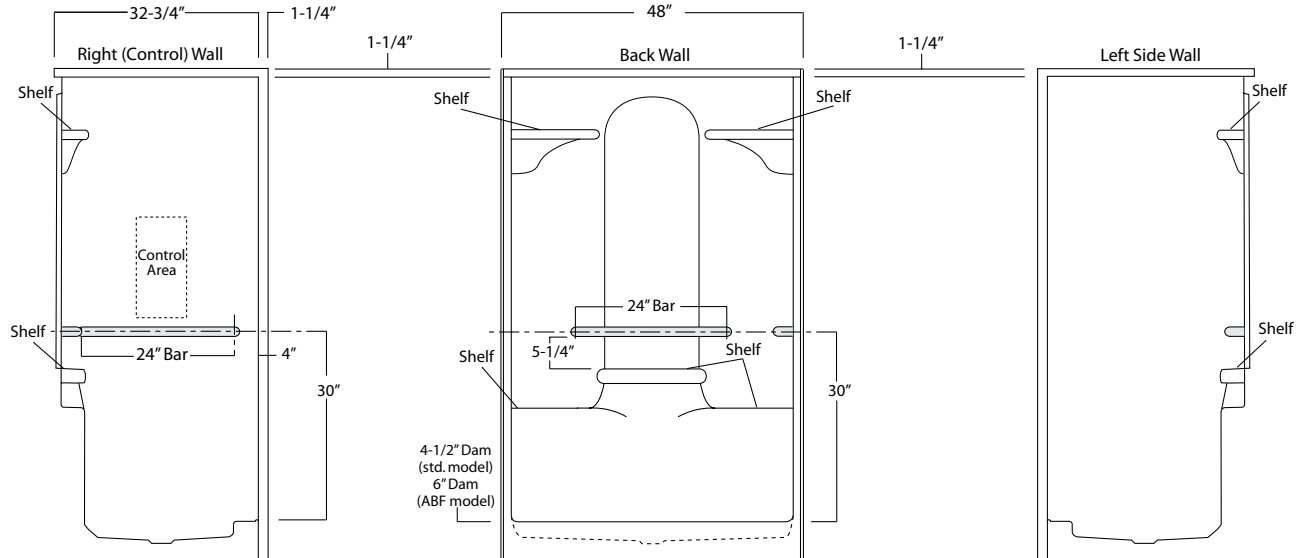

Package Order No.: BP1 (R or L)(2-bar only package)
Upgrade Package No.: BP1 WHT (R or L)(1-1/4" dia., white powder coat, 2-bar only package)
BP1 OFW (R or L)(1-1/4" dia., off-white powder coat, 2-bar only package)
BP1 SNK (R or L)(1-1/4" dia., satin nickel, 2-bar only package)

Package Includes: Factory installed, 1-1/2" dia. stainless steel, 2-bar package with basic reinforcement for components (R shown).