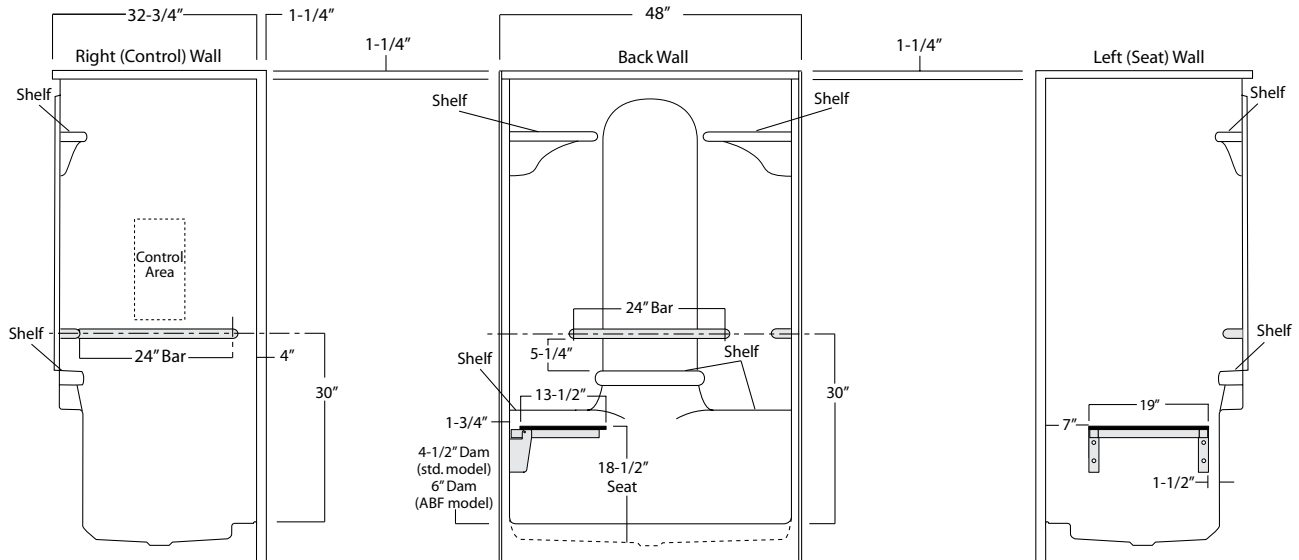

Package Order No.: TL-(RS or LS) (2-bar & folding seat package)
Upgrade Package No.: TL-(RS or LS) WHT (1-1/4" dia., white powder coat, 2-bar & folding seat package)
TL-(RS or LS) OFW (1-1/4" dia., off-white powder coat, 2-bar & folding seat package)
TL-(RS or LS) SNK (1-1/4" dia., satin nickel, 2-bar & folding seat package)

Package Includes: Factory installed, 1-1/2" dia. stainless steel, 2-bar and folding seat package with basic reinforcement for components (LS shown).

NOTE: "RS or LS" designates seat wall.