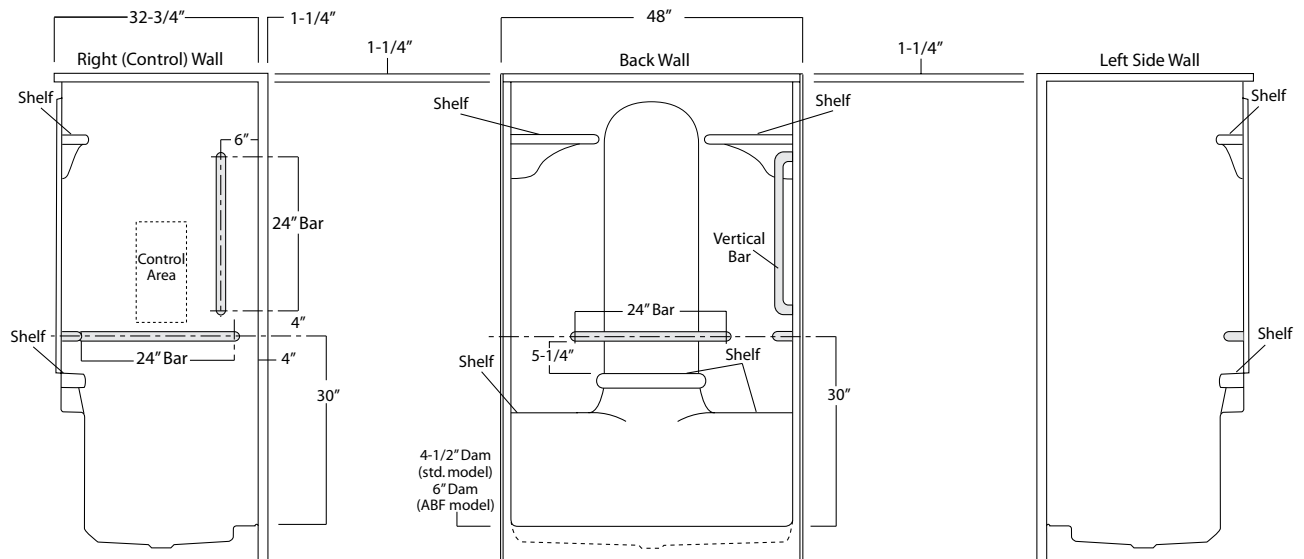

Package Order No.: BP2 (R or L)(3-bar only package)
Upgrade Package No.: BP2 WHT (R or L)(1-1/4" dia., white powder coat, 3-bar only package)
BP2 OFW (R or L)(1-1/4" dia., off-white powder coat, 3-bar only package)
BP2 SNK (R or L)(1-1/4" dia., satin nickel, 3-bar only package)

Package Includes: Factory installed, 1-1/2" dia. stainless steel, 3-bar package with basic reinforcement for components (R shown).