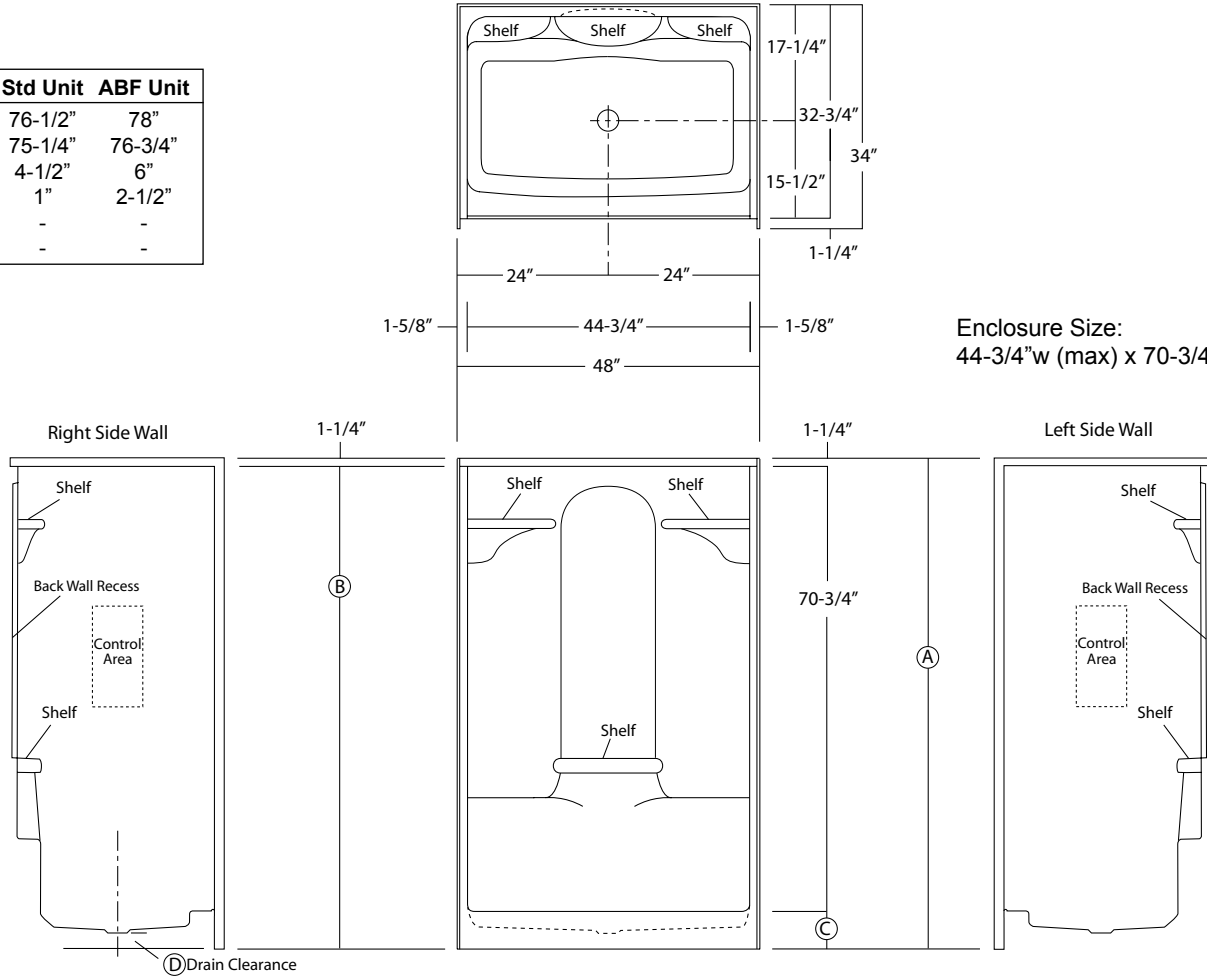

ACRYLLUS SERIES
'OPEN TOP'
SHOWER STALL

Oasis®

48-INCH MODEL

SHA-4833

Rough-In Dimen.

48" wide x 34" deep x 76-1/2" high (w/ 4-1/2" dam)

Finished Dimen.

48" wide x 32-3/4" deep x 75-1/4" high (w/ 4-1/2" dam)

Unit Features

Home Innovation
LAB CERTIFIED™

- One - Piece Fiberglass Composite Construction
- Vacuum Formed Acrylic Surface
- 3-3/8" Dia. Center Drain (see reverse side for location)
- Gelcoat Style Mounting Flanges
- Low Profile Dam (standard)
- Generous, Multi-Level Back Wall Shelving
- Balsa Wood Core Floor Structure

SHA-4833 ABF (no seat / 6" dam)

48" x 32-3/4", one-piece vacuum formed open top acrylic shower stall with multi-level back wall shelving, gelcoat style mounting flanges, 4-1/2" low profile dam (1" drain clearance), wall surround, and center drain.

	Std Unit	ABF Unit
A	76-1/2"	78"
B	75-1/4"	76-3/4"
C	4-1/2"	6"
D	1"	2-1/2"
E	-	-
F	-	-

Enclosure Size:
44-3/4"w (max) x 70-3/4"h (max)

Package Order No.: BP1 (R or L)(2-bar only package)
Upgrade Package No.: BP1 WHT (R or L)(1-1/4" dia., white powder coat, 2-bar only package)
 BP1 OFW (R or L)(1-1/4" dia., off-white powder coat, 2-bar only package)
 BP1 SNK (R or L)(1-1/4" dia., satin nickel, 2-bar only package)