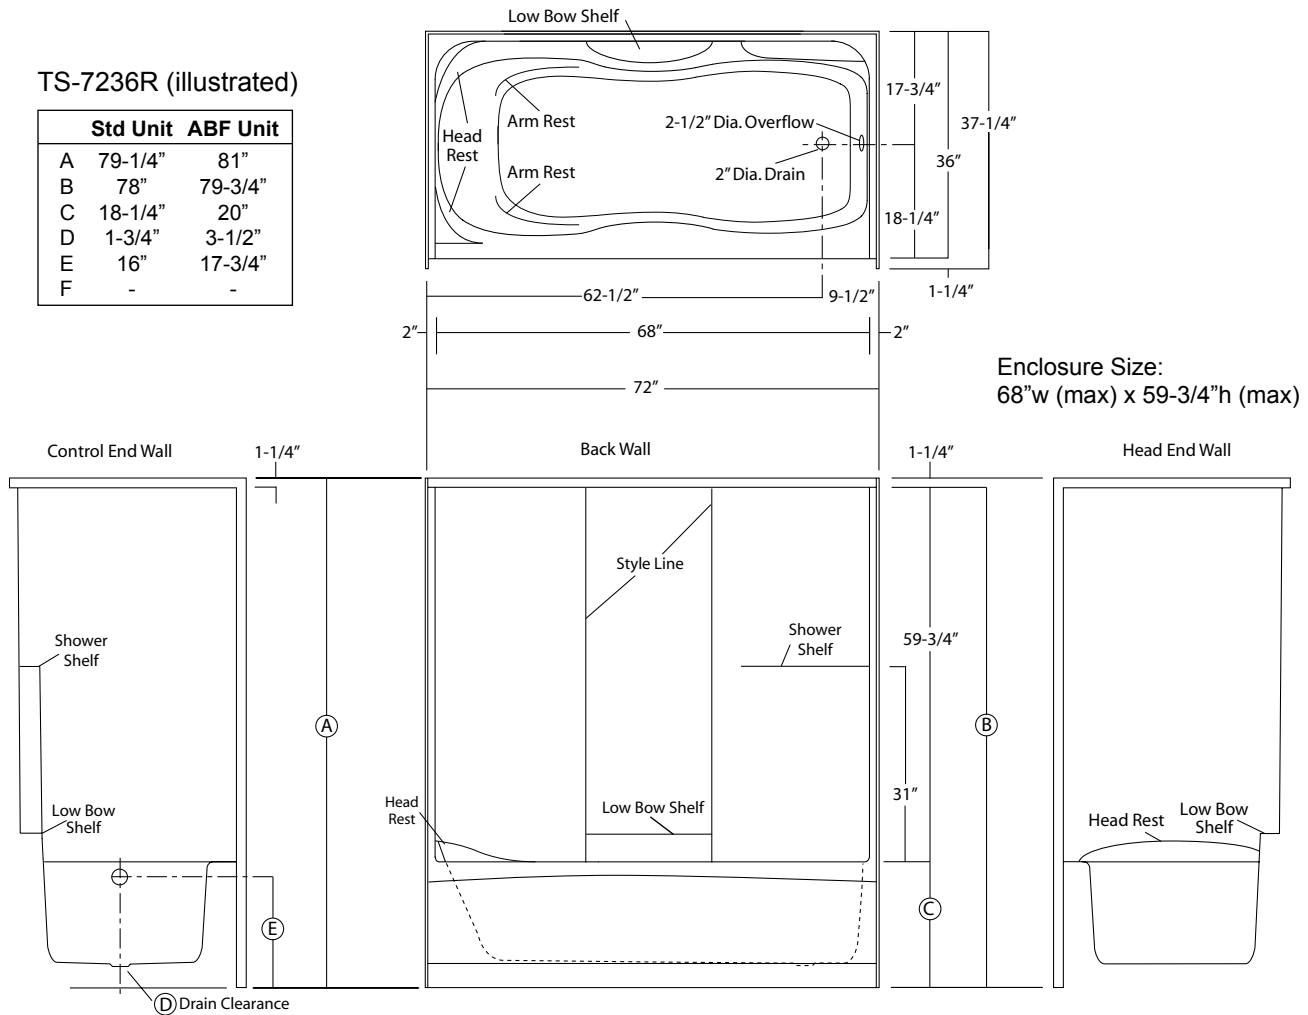

Order No.: **TS-7236R (RH drain / 18-1/4" apron)**
TS-7236L (LH drain / 18-1/4" apron)

TS-7236R ABF (RH drain / 20" apron)
TS-7236L ABF (LH drain / 20" apron)

72" x 36", one-piece gelcoated fiberglass tub/shower with 18-1/4" apron (1-3/4" drain clearance), multi-level back wall shelves, contoured head rest, and drain on end indicated.

TS-7236R (illustrated)

	Std Unit	ABF Unit
A	79-1/4"	81"
B	78"	79-3/4"
C	18-1/4"	20"
D	1-3/4"	3-1/2"
E	16"	17-3/4"
F	-	-