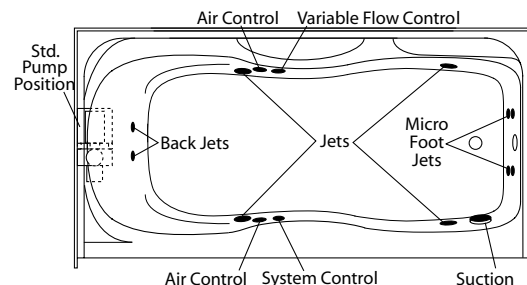

TS-7236R ABF (RH drain / 20" apron)
TS-7236L ABF (LH drain / 20" apron)

72" x 36", one-piece gelcoated fiberglass tub/shower with 18-1/4" apron (1-3/4" drain clearance), multi-level back wall shelves, contoured head rest, and drain on end indicated.

TS-7236R (illustrated)

	Std Unit	ABF Unit
A	79-1/4"	81"
B	78"	79-3/4"
C	18-1/4"	20"
D	1-3/4"	3-1/2"
E	16"	17-3/4"
F	-	-

Package Order No.: **CWS (Carress System / end access / no panel)**
CWS / APG-6612 (Carress System with front access and removable apron panel)

Package includes: 4-Adjustable side jets, 4-micro pulse foot jets, 2-micro pulse back jets, variable flow control, twin air controls, electronic system control, and 13.0 amp pump/motor.

System: In-Line Heater (1*) (order: ILH)
Options: Ozone Generator (1*) (order: OZG)
Chromatherapy Pkg (1*, 2*) (order: CLT)
Water Level Sensor (1*, 2*) (order: LWV)
Trim Upgrade (1*)
Chrome (order: CWS-CHR)
Brushed (Satin) Nickel (order: CWS-SNK)

Notes: (1*) Factory installed options
(2*) Includes system control upgrade

Sump Dimensions: 62-1/2" long x 23-3/4" wide x 15-3/4" deep
Sump Capacity: 65 gal. (unoccupied - to overflow)
Whirlpool Operating: 48 gal.