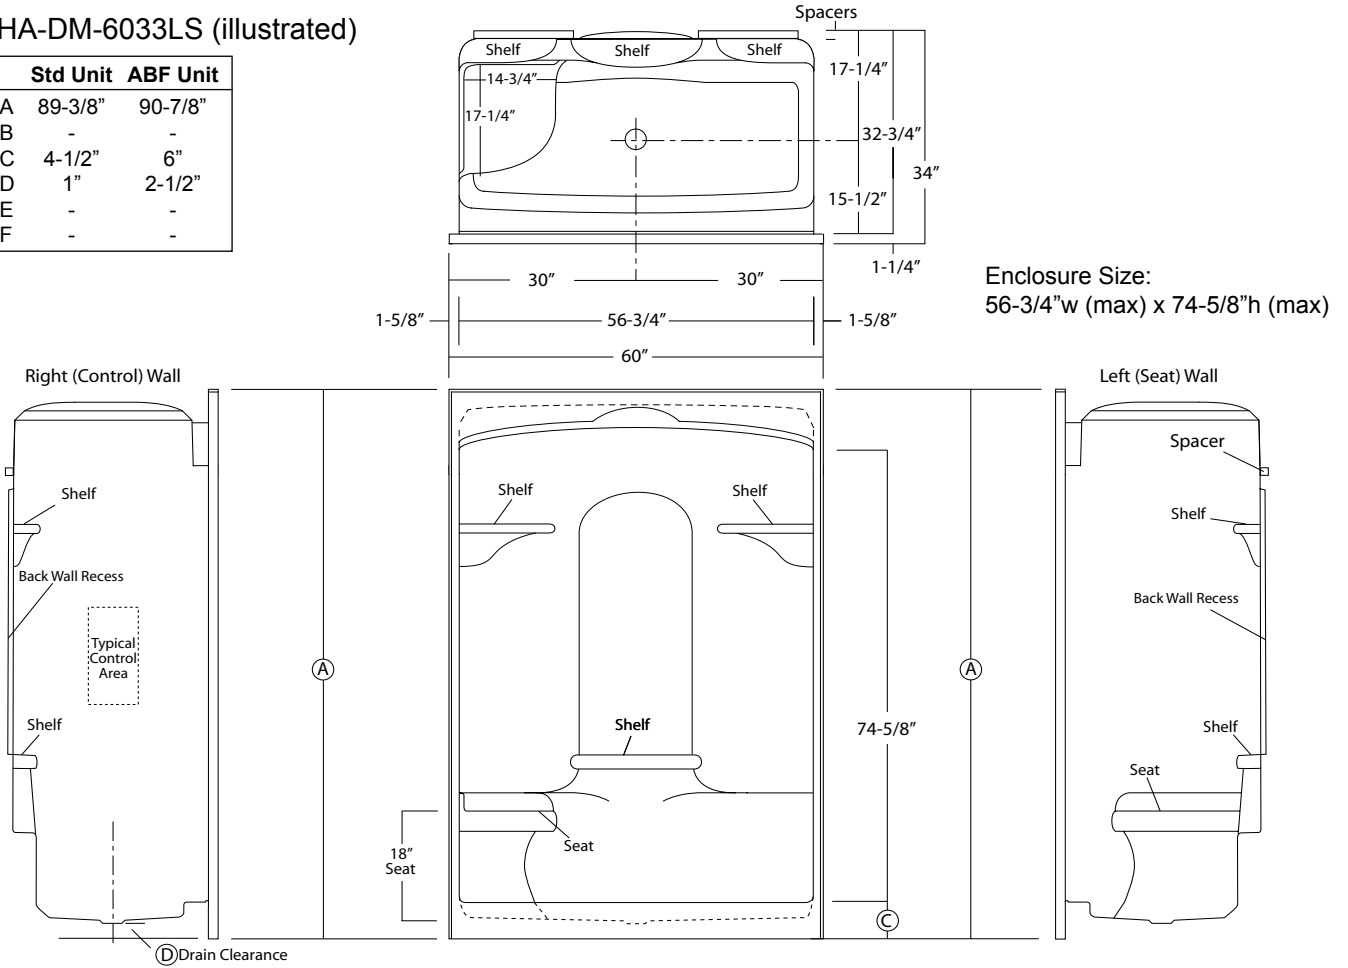

**ACRYLLUS SERIES  
'INTEGRAL DOME'  
SHOWER STALL**

**Oasis**

60-INCH MODEL

**SHA-DM-6033RS** (right seat)

**SHA-DM-6033LS** (left seat)

Rough-In Dimen.

60" wide x 34" deep x 89-3/8" high (w/ 4-1/2" dam)

Finished Dimen.

60" wide x 32-3/4" deep x 89-3/8" high (w/ 4-1/2" dam)

Unit Features

- One - Piece Fiberglass Composite Construction
- Vacuum Formed Acrylic Surface
- 3-3/8" Dia. Center Drain (see reverse side for location)
- Integral Unit Dome (cap)
- Gelcoat Style Mounting Flanges
- Single, Ergonomic Right or Left Hand Seat
- Low Profile Dam (standard)
- Generous, Multi-Level Back Wall Shelving
- Balsa Wood Core Floor Structure

Order No.: SHA-DM-6033RS (RH seat / 4-1/2" dam)  
 SHA-DM-6033LS (LH seat / 4-1/2" dam)

SHA-DM-6033RS ABF (RH seat / 6" dam)  
 SHA-DM-6033LS ABF (LH seat / 6" dam)

60" x 32-3/4", one-piece vacuum formed acrylic shower stall with integral unit cap, right or left hand countoured seat, multi-level back wall shelving, gelcoat style mounting flanges, 4-1/2" low profile dam (1" drain clearance), wall surround, and center drain.

### SHA-DM-6033LS (illustrated)

	Std Unit	ABF Unit
A	89-3/8"	90-7/8"
B	-	-
C	4-1/2"	6"
D	1"	2-1/2"
E	-	-
F	-	-

Enclosure Size:  
 56-3/4"w (max) x 74-5/8"h (max)

**Package Order No.:** BP1-60 (2-bar only package)  
**Upgrade Package No.:** BP1-60 WHT (1-1/4" dia., white powder coat, 2-bar only package)  
 BP1-60 OFW (1-1/4" dia., off-white powder coat, 2-bar only package)  
 BP1-60 SNK (1-1/4" dia., satin nickel, 2-bar only package)