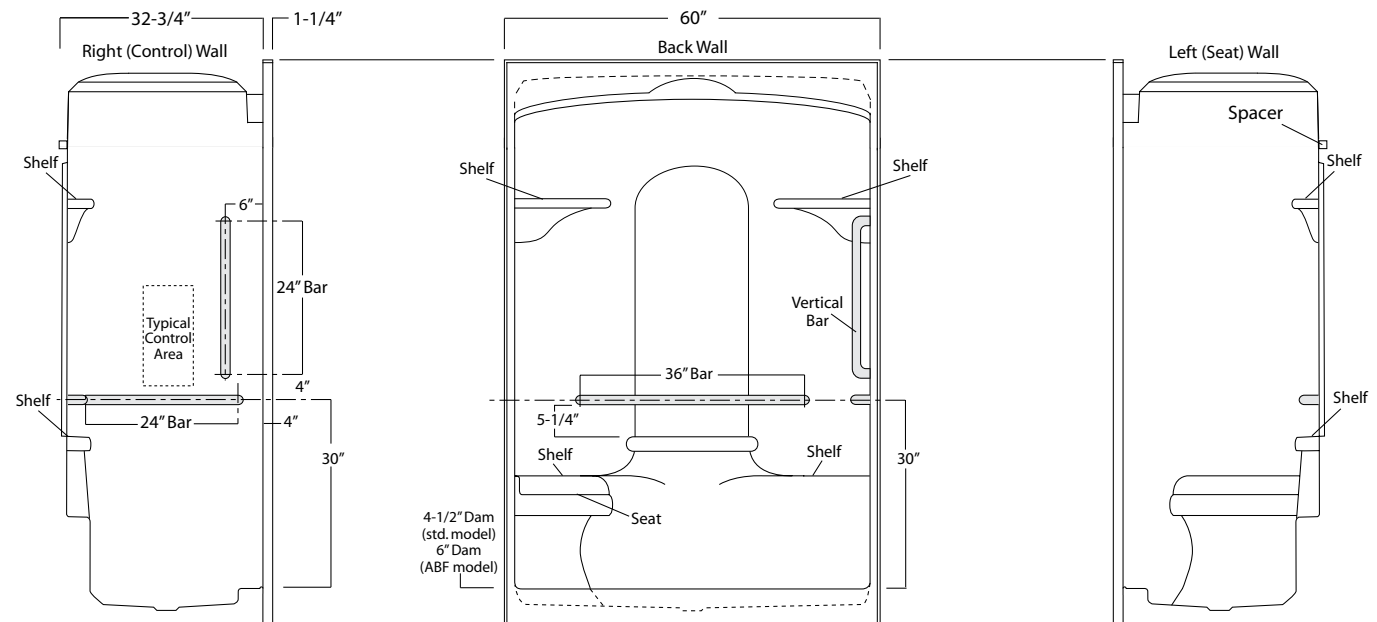

Order No.: SHA-DM-6033RS (RH seat / 4-1/2" dam)  
 SHA-DM-6033LS (LH seat / 4-1/2" dam)

SHA-DM-6033RS ABF (RH seat / 6" dam)  
 SHA-DM-6033LS ABF (LH seat / 6" dam)

60" x 32-3/4", one-piece vacuum formed acrylic shower stall with integral unit cap, right or left hand countoured seat, multi-level back wall shelving, gelcoat style mounting flanges, 4-1/2" low profile dam (1" drain clearance), wall surround, and center drain.

### SHA-DM-6033LS (illustrated)

	Std Unit	ABF Unit
A	89-3/8"	90-7/8"
B	-	-
C	4-1/2"	6"
D	1"	2-1/2"
E	-	-
F	-	-

Enclosure Size:  
 56-3/4"w (max) x 74-5/8"h (max)

**Package Order No.:** BP1-60 (2-bar only package)  
**Upgrade Package No.:** BP1-60 WHT (1-1/4" dia., white powder coat, 2-bar only package)  
 BP1-60 OFW (1-1/4" dia., off-white powder coat, 2-bar only package)  
 BP1-60 SNK (1-1/4" dia., satin nickel, 2-bar only package)

Package Includes: Factory installed, 1-1/2" dia. stainless steel, 2-bar package with basic reinforcement for components (LS shown).

**Package Order No.:** BP2-60 (3-bar only package)  
**Upgrade Package No.:** BP2-60 WHT (1-1/4" dia., white powder coat, 3-bar only package)  
 BP2-60 OFW (1-1/4" dia., off-white powder coat, 3-bar only package)  
 BP2-60 SNK (1-1/4" dia., satin nickel, 3-bar only package)

Package Includes: Factory installed, 1-1/2" dia. stainless steel, 3-bar package with basic reinforcement for components (LS shown).

Photographic images may include optional components and appear different than actual product.  
 Dimensions shown are maximum. Due to the nature of the materials involved, actual unit dimensions can vary (tolerances: +0 / -3/8 inch).  
 Oasis reserves the right to modify or discontinue product and/or associated equipment without prior written or verbal notification or obligation.