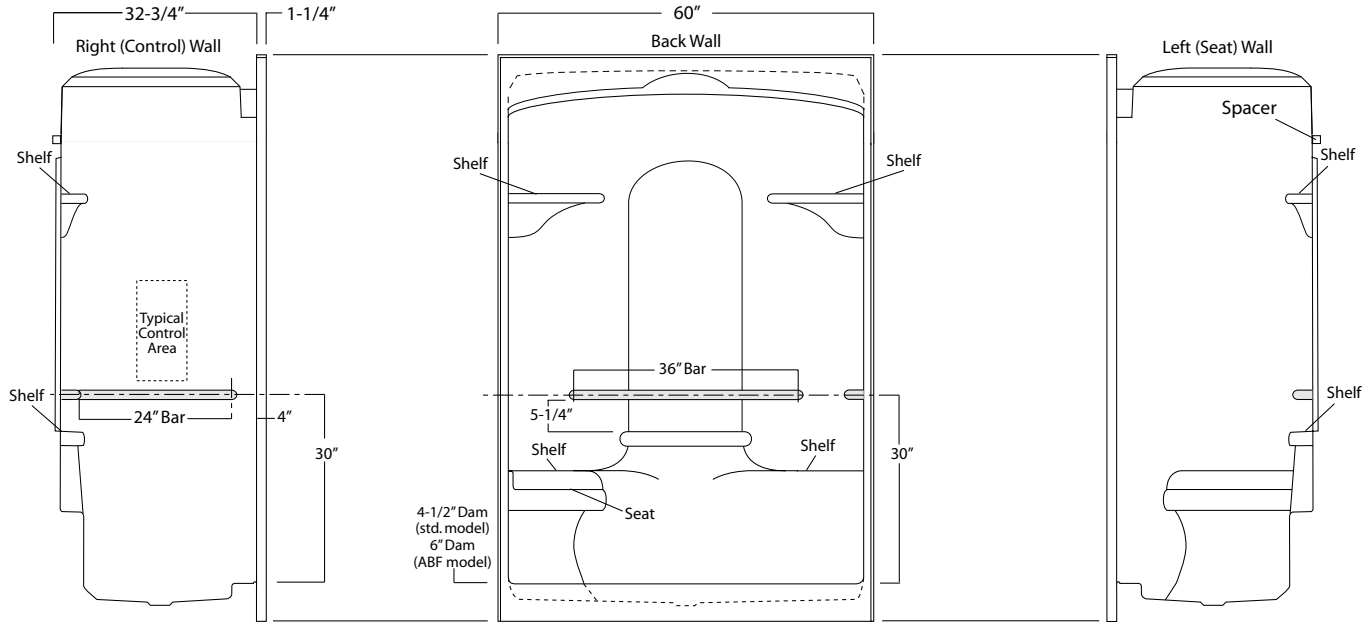

Order No.: SHA-DM-6033RS (RH seat / 4-1/2" dam)  
 SHA-DM-6033LS (LH seat / 4-1/2" dam)

SHA-DM-6033RS ABF (RH seat / 6" dam)  
 SHA-DM-6033LS ABF (LH seat / 6" dam)

60" x 32-3/4", one-piece vacuum formed acrylic shower stall with integral unit cap, right or left hand countoured seat, multi-level back wall shelving, gelcoat style mounting flanges, 4-1/2" low profile dam (1" drain clearance), wall surround, and center drain.

### SHA-DM-6033LS (illustrated)

	Std Unit	ABF Unit
A	89-3/8"	90-7/8"
B	-	-
C	4-1/2"	6"
D	1"	2-1/2"
E	-	-
F	-	-

Enclosure Size:  
 56-3/4"w (max) x 74-5/8"h (max)

**Package Order No.:** BP1-60 (2-bar only package)  
**Upgrade Package No.:** BP1-60 WHT (1-1/4" dia., white powder coat, 2-bar only package)  
 BP1-60 OFW (1-1/4" dia., off-white powder coat, 2-bar only package)  
 BP1-60 SNK (1-1/4" dia., satin nickel, 2-bar only package)

Package Includes: Factory installed, 1-1/2" dia. stainless steel, 2-bar package with basic reinforcement for components (LS shown).

**Package Order No.:** BP2-60 (3-bar only package)  
**Upgrade Package No.:** BP2-60 WHT (1-1/4" dia., white powder coat, 3-bar only package)  
 BP2-60 OFW (1-1/4" dia., off-white powder coat, 3-bar only package)  
 BP2-60 SNK (1-1/4" dia., satin nickel, 3-bar only package)

Package Includes: Factory installed, 1-1/2" dia. stainless steel, 3-bar package with basic reinforcement for components (LS shown).

Photographic images may include optional components and appear different than actual product.  
 Dimensions shown are maximum. Due to the nature of the materials involved, actual unit dimensions can vary (tolerances: +0 / -3/8 inch).  
 Oasis reserves the right to modify or discontinue product and/or associated equipment without prior written or verbal notification or obligation.