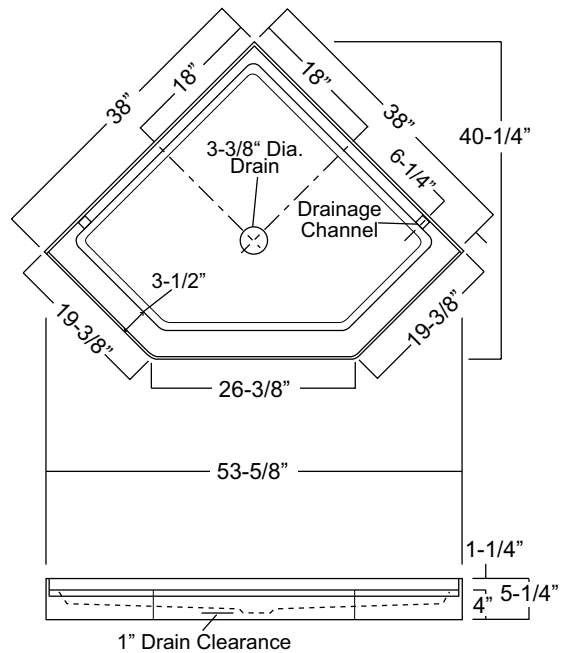

NEO-ANGLE CORNER SHOWER BASE

Oasis

SBNA-3838

Home Innovation
LAB CERTIFIED™

Rough-In Dim.: 38" deep x 38" deep x 5-1/4" high

Finished Dim.: 38" deep x 38" deep x 4" high

Unit Features

- Sanitary Grade Polyester Gelcoat Surface
- 3-3/8" Center Drain
- Integral Tile Flange
- Balsa Wood Core Floor Structure
- Textured Floor Pattern

Special Notes

- Individually Packaged In Cartons

Unit Order Numbers

Gelcoat: SBNA-3838

NOTE: Critical enclosure dimensions should be taken directly from the installed shower base with finished wall surround.

Photographic images may include optional components and appear different than actual product.
Dimensions shown are maximum. Due to the nature of the materials involved, actual unit dimensions can vary (tolerances: +/-1/8 inch)
Oasis reserves the right to modify or discontinue product and/or associated equipment without prior written or verbal notification or obligation.