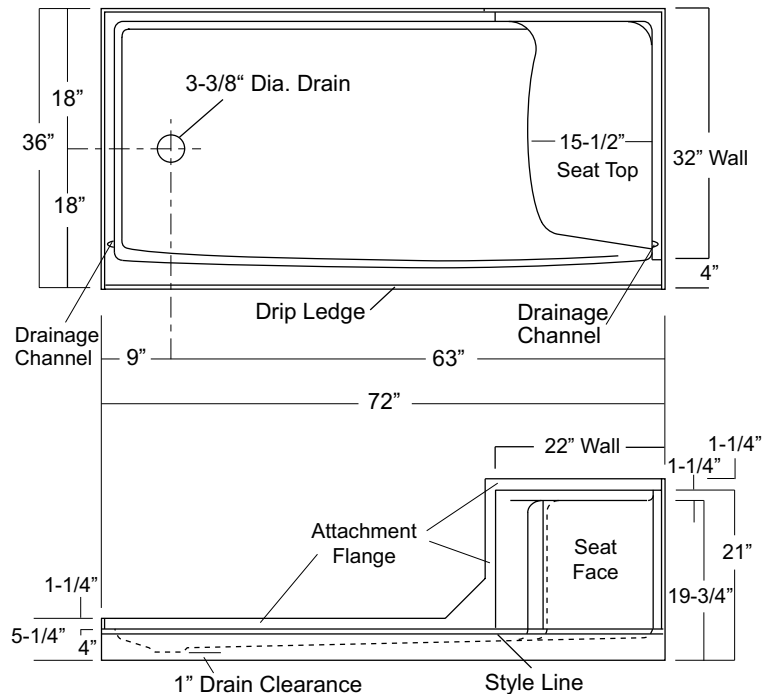

SEATED SHOWER BASE

SB-7236L-RS/R-LS

(End Drain, R or L Seat)

Home Innovation
LAB CERTIFIED™

(R-LS shown)

Rough-In Dim.: 72" wide x 36" deep x 22-1/4" high

Finished Dim.: 72" wide x 36" deep x 21" high

Unit Features

- One-Piece Gelcoat Surface
- 3-3/8" End Drain
- R or L Molded Seat
- Integral Tile Flange
- Balsa Wood Core Floor Structure
- Textured Floor Pattern

Special Notes

- Individually Packaged In Cartons

Unit Order Numbers

Gelcoat: SB-7236L-RS
SB-7236R-LS

L-RS (illustrated)

NOTE: Critical enclosure dimensions should be taken directly from the installed shower base with finished wall surround.

Photographic images may include optional components and appear different than actual product.
Dimensions shown are maximum. Due to the nature of the materials involved, actual unit dimensions can vary (tolerances: +/-1/8 inch)
Oasis reserves the right to modify or discontinue product and/or associated equipment without prior written or verbal notification or obligation.