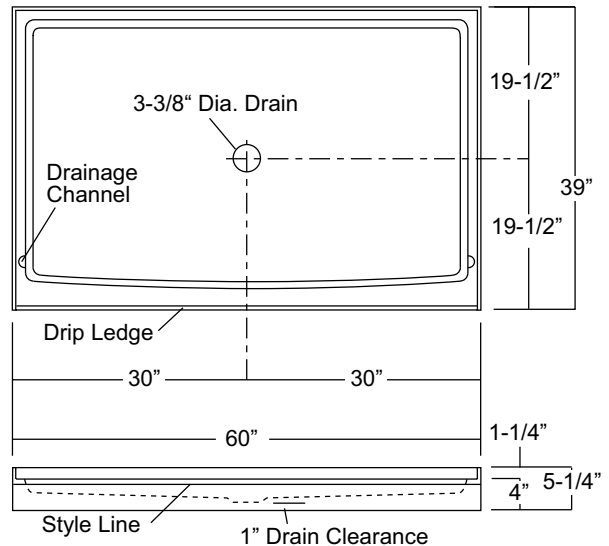

60-INCH CENTER DRAIN SHOWER BASE

Oasis

SB-6039

Home Innovation
LAB CERTIFIED™

Rough-In Dim.: 60" wide x 39" deep x 5-1/4" high

Finished Dim.: 60" wide x 39" deep x 4" high

Unit Features

- Sanitary Grade Polyester Gelcoat Surface
- 3-3/8" Center Drain
- Integral Tile Flange
- Balsa Wood Core Floor Structure
- Textured Floor Pattern

Special Notes

- Individually Packaged In Cartons

Unit Order Numbers

Gelcoat: SB-6039

NOTE: Critical enclosure dimensions should be taken directly from the installed shower base with finished wall surround.

Photographic images may include optional components and appear different than actual product.
 Dimensions shown are maximum. Due to the nature of the materials involved, actual unit dimensions can vary (tolerances: +/-1/8 inch)
 Oasis reserves the right to modify or discontinue product and/or associated equipment without prior written or verbal notification or obligation.