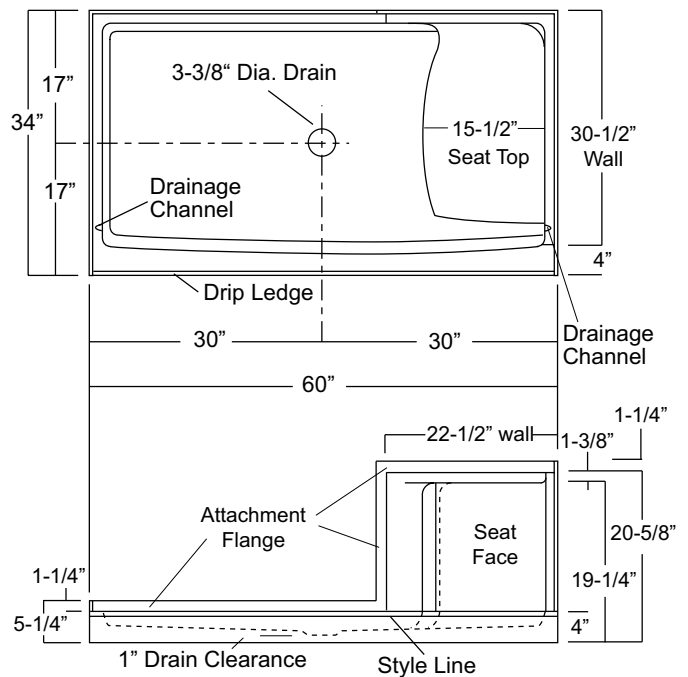

## SB-6034RS/LS

(Ctr Drain, R or L Seat)

**Home Innovation**  
LAB CERTIFIED™

(LS shown)

**Rough-In Dim.:** 60" wide x 34" deep x 21-7/8" high

**Finished Dim.:** 60" wide x 34" deep x 20-5/8" high

### Unit Features

- One-Piece Gelcoat Surface
- 3-3/8" Center Drain
- R or L Molded Seat
- Integral Tile Flange
- Balsa Wood Core Floor Structure
- Textured Floor Pattern

### Unit Order Numbers

Gelcoat: SB-6034RS  
SB-6034LS

RS (illustrated)

**NOTE:** Critical enclosure dimensions should be taken directly from the installed shower base with finished wall surround.

Photographic images may include optional components and appear different than actual product.  
Dimensions shown are maximum. Due to the nature of the materials involved, actual unit dimensions can vary (tolerances: +/- 1/8 inch)  
Oasis reserves the right to modify or discontinue product and/or associated equipment without prior written or verbal notification or obligation.