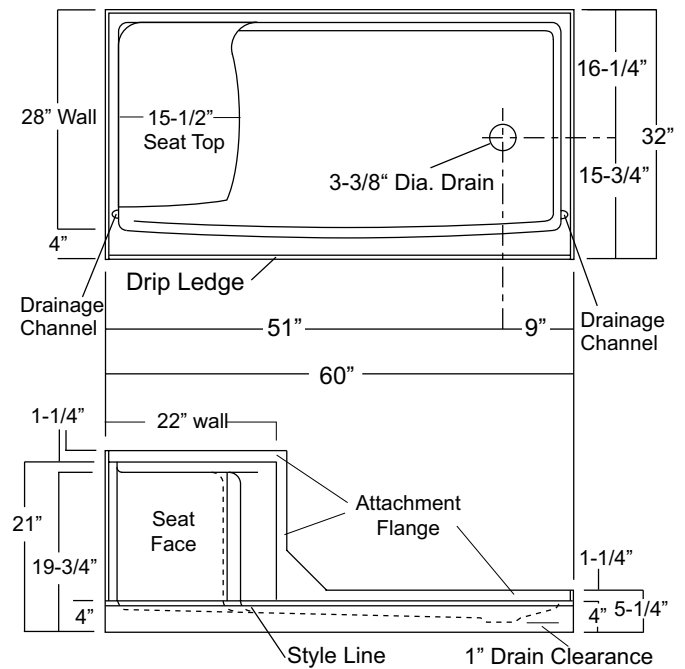

SEATED SHOWER BASE

Oasis®

SB-6032L-RS/R-LS

(End Drain, R or L Seat)

Home Innovation
LAB CERTIFIED™

(R-LS shown)

Rough-In Dim.: 60" wide x 32" deep x 22-1/4" high

Finished Dim.: 60" wide x 32" deep x 21" high

Unit Features

- One-Piece Gelcoat Surface
- 3-3/8" End Drain
- R or L Molded Seat
- Integral Tile Flange
- Balsa Wood Core Floor Structure
- Textured Floor Pattern

Special Notes

- Individually Packaged In Cartons

Unit Order Numbers

Gelcoat: SB-6032L-RS
SB-6032R-LS

R-LS (illustrated)

NOTE: Critical enclosure dimensions should be taken directly from the installed shower base with finished wall surround.

Photographic images may include optional components and appear different than actual product.
Dimensions shown are maximum. Due to the nature of the materials involved, actual unit dimensions can vary (tolerances: +/-1/8 inch)
Oasis reserves the right to modify or discontinue product and/or associated equipment without prior written or verbal notification or obligation.