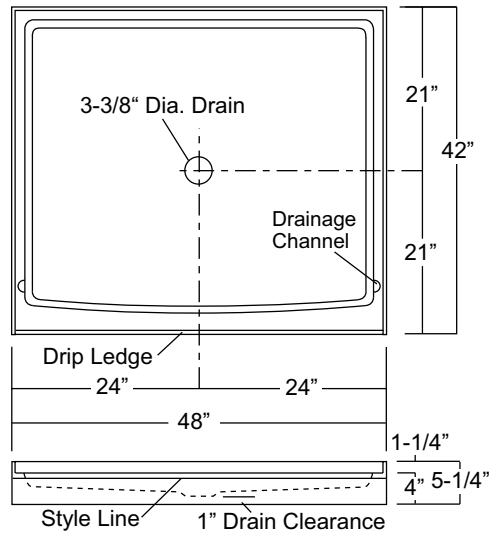

# 48-INCH CENTER DRAIN SHOWER BASE

**Oasis**

SB-4842

**Home Innovation**  
LAB CERTIFIED™

**Rough-In Dim.:** 48" wide x 42" deep x 5-1/4" high

**Finished Dim.:** 48" wide x 42" deep x 4" high

### Unit Features

- Sanitary Grade Polyester Gelcoat Surface
- 3-3/8" Center Drain
- Integral Tile Flange
- Balsa Wood Core Floor Structure
- Textured Floor Pattern

### Unit Order Numbers

Gelcoat: SB-4842

**NOTE:** Critical enclosure dimensions should be taken directly from the installed shower base with finished wall surround.

Photographic images may include optional components and appear different than actual product.  
Dimensions shown are maximum. Due to the nature of the materials involved, actual unit dimensions can vary (tolerances: +/-1/8 inch)  
Oasis reserves the right to modify or discontinue product and/or associated equipment without prior written or verbal notification or obligation.