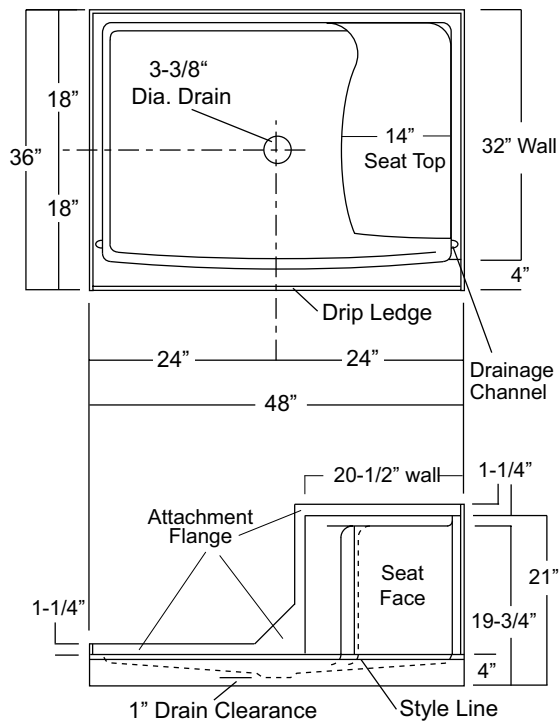

SEATED SHOWER BASE

Oasis

SB-4836RS/LS

(Ctr Drain, R or L Seat)

Home Innovation
LAB CERTIFIED™

(LS shown)

Rough-In Dim.: 48" wide x 36" deep x 22-1/4" high

Finished Dim.: 48" wide x 36" deep x 21" high

Unit Features

- One-Piece Gelcoat Surface
- 3-3/8" Center Drain
- R or L Molded Seat
- Integral Tile Flange
- Balsa Wood Core Floor Structure
- Textured Floor Pattern

Special Notes

- Individually Packaged In Cartons

Unit Order Numbers

Gelcoat: SB-4836RS
SB-4836LS

RS (illustrated)

NOTE: Critical enclosure dimensions should be taken directly from the installed shower base with finished wall surround.

Photographic images may include optional components and appear different than actual product.
Dimensions shown are maximum. Due to the nature of the materials involved, actual unit dimensions can vary (tolerances: +/-1/8 inch)
Oasis reserves the right to modify or discontinue product and/or associated equipment without prior written or verbal notification or obligation.