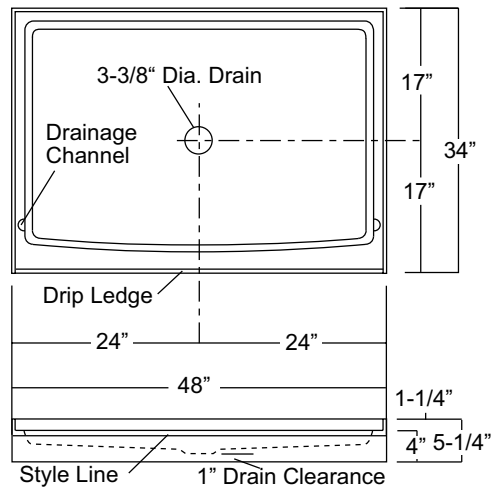

48-INCH CENTER DRAIN SHOWER BASE

Oasis

SB-4834

Home Innovation
LAB CERTIFIED™

Rough-In Dim.: 48" wide x 34" deep x 5-1/4" high

Finished Dim.: 48" wide x 34" deep x 4" high

Unit Features

- Sanitary Grade Polyester Gelcoat Surface
- 3-3/8" Center Drain
- Integral Tile Flange
- Balsa Wood Core Floor Structure
- Textured Floor Pattern

Special Notes

- Individually Packaged In Cartons

Unit Order Numbers

Gelcoat: SB-4834

NOTE: Critical enclosure dimensions should be taken directly from the installed shower base with finished wall surround.

Photographic images may include optional components and appear different than actual product.
Dimensions shown are maximum. Due to the nature of the materials involved, actual unit dimensions can vary (tolerances: +/-1/8 inch)
Oasis reserves the right to modify or discontinue product and/or associated equipment without prior written or verbal notification or obligation.