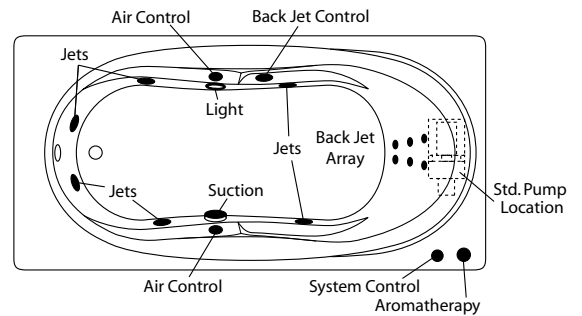

Sump Dimen: 54" long x 21" wide x 20-1/4" deep
Sump Capacity: 78 gal. (unoccupied - to overflow)
Whirlpool Operating: 53 gal.

EuroFlo System