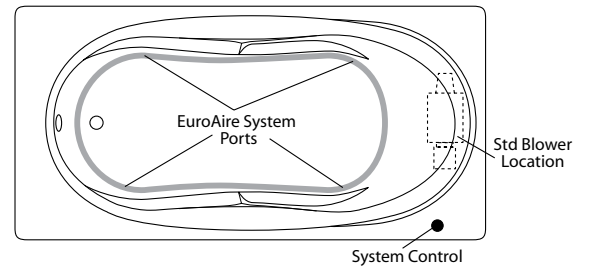

Order Number / Description

AR3: *EuroAire System* (3*) includes: (40) Perimeter air ports, electronic system control, and a 12.0 amp, 600-watt blower with ceramic heater.

6J-AR3: *EuroFlo & EuroAire System* (3*) on a single unit with an enhanced electronic control.

Notes: (1*) Factory installed options
 (2*) Includes system control upgrade
 (3*) Available on acrylic models only

Sump Dimen: 54" long x 21" wide x 20-1/4" deep
 Sump Capacity: 78 gal. (unoccupied - to overflow)
 Whirlpool Operating: 53 gal.

EuroFlo System

EuroAire System

Combination EuroFlo / EuroAire System

Photographic images may include optional components and appear different than actual product.
 Dimensions shown are maximum. Due to the nature of the materials involved, actual unit dimensions can vary (tolerances: +/-1/8 inch)
 Oasis reserves the right to modify or discontinue product and/or associated equipment without prior written or verbal notification or obligation.