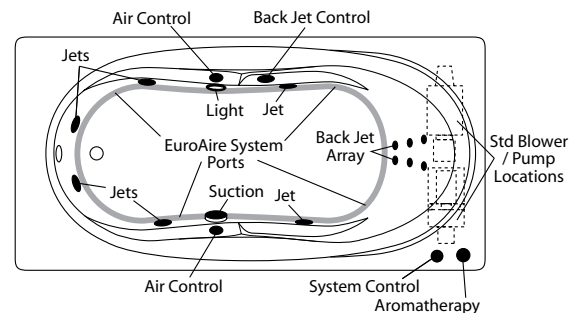

Order Number / Description

AR3: *EuroAire System* (3*) includes: (40) Perimeter air ports, electronic system control, and a 12.0 amp, 600-watt blower with ceramic heater.

6J-AR3: *EuroFlo & EuroAire System* (3*) on a single unit with an enhanced electronic control.

Notes: (1*) Factory installed options
 (2*) Includes system control upgrade
 (3*) Available on acrylic models only

Sump Dimen: 54" long x 21" wide x 20-1/4" deep
 Sump Capacity: 78 gal. (unoccupied - to overflow)
 Whirlpool Operating: 53 gal.

EuroFlo System

EuroAire System

Combination EuroFlo / EuroAire System

Photographic images may include optional components and appear different than actual product.
 Dimensions shown are maximum. Due to the nature of the materials involved, actual unit dimensions can vary (tolerances: +/-1/8 inch)
 Oasis reserves the right to modify or discontinue product and/or associated equipment without prior written or verbal notification or obligation.