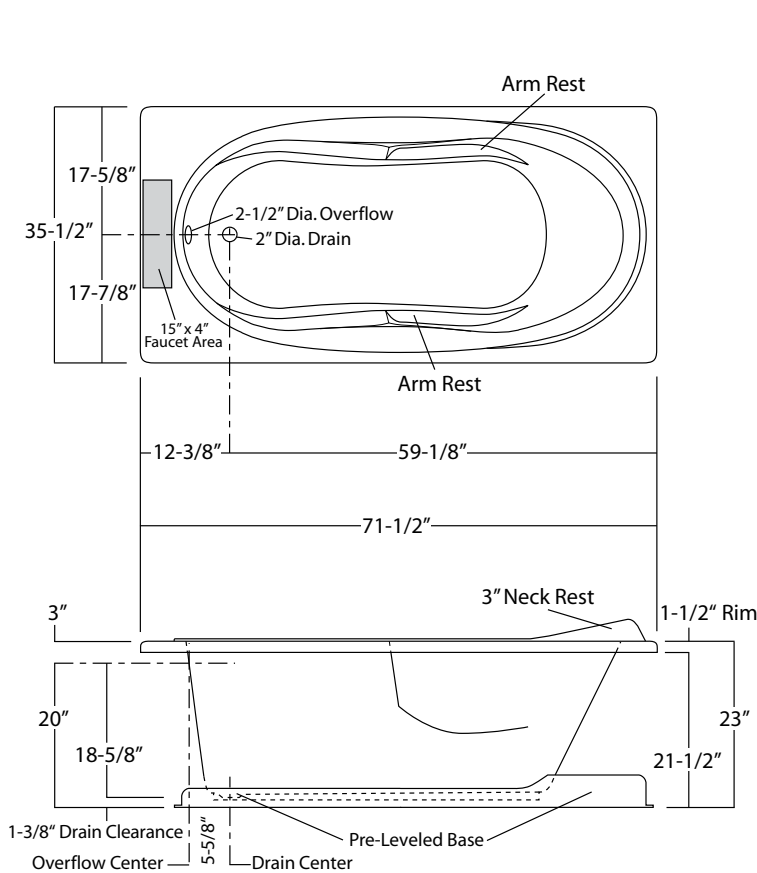

Unit / System Order Number

Acrylic: OV-410 / 0ND (soaking tub)
OV-410 / 6J (EuroFlo System)
OV-410 / AR3 (EuroAire System)
OV-410 / 6J-AR3 (Combination System)

System Trim

Standard 6J Trim (order code): White trim on White unit (WHT) - Biscuit trim on Biscuit unit (BSC)
Chrome trim (CHR)

Order Number / Description

6J: *EuroFlo System* includes: 6-Adjustable jets, 6-jet Back Jet Array w/ manual control, Aromatherapy diffuser, Chromotherapy light, low water sensor, twin air controls, electronic system control w/ timer, and 13.0 amp pump/motor.

Notes: (1*) Factory installed options
 (2*) Includes system control upgrade
 (3*) Available on acrylic models only

Sump Dimen: 54" long x 21" wide x 20-1/4" deep
 Sump Capacity: 78 gal. (unoccupied - to overflow)
 Whirlpool Operating: 53 gal.