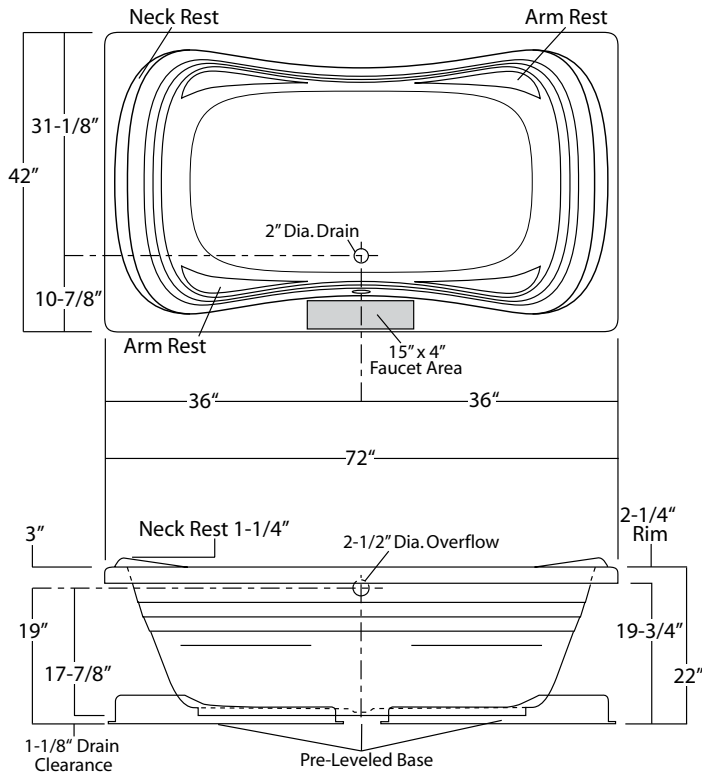

Order Number / Description

6J *EuroFlo System* includes: 6-Adjustable jets, 6-jet Back Jet Array w/ manual control, Aromatherapy diffuser, Chromotherapy light, low water sensor, twin air controls, electronic system control w/ timer, and 13.0 amp pump/motor.

Options: In-Line Heater (1*) (order: ILH)
Ozone Generator (1*) (order: OZG)
Manual Pillow Neck Jet (1*) (order: PNJ)
(white cover std., black cover on dark units)
(available only with 6J & 6J-AR3 systems)
Trim Upgrade (1*)
Brushed (satin) Nickel (order: 6J-SNK)
Alternate Pump/Blower Location (1*) (order: MP/B)

Order Number / Description

AR3 *EuroAire System* (3*) includes: (46) Perimeter air ports, electronic system control, and a 12.0 amp, 600-watt blower with ceramic heater.

6J-AR3 *EuroFlo & EuroAire System* (3*) on a single unit with an enhanced electronic control.

Notes (1*) Factory installed options
(2*) Includes system control upgrade
(3*) Available on acrylic models only