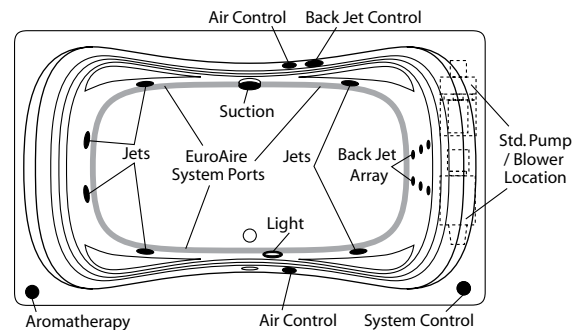

Order Number / Description

AR3 *EuroAire System* (3*) includes: (46) Perimeter air ports, electronic system control, and a 12.0 amp, 600-watt blower with ceramic heater.

6J-AR3 *EuroFlo & EuroAire System* (3*) on a single unit with an enhanced electronic control.

Notes (1*) Factory installed options
 (2*) Includes system control upgrade
 (3*) Available on acrylic models only

Sump Dimen: 57-1/2" long x 30" wide x 20-1/2" deep
 Sump Capacity: 105 gal. (unoccupied - to overflow)
 Whirlpool Operating: 54 gal.

EuroFlo System

EuroAire System

Combination EuroFlo / EuroAire System

Photographic images may include optional components and appear different than actual product.
 Dimensions shown are maximum. Due to the nature of the materials involved, actual unit dimensions can vary (tolerances: +/- 1/8 inch)
 Oasis reserves the right to modify or discontinue product and/or associated equipment without prior written or verbal notification or obligation.