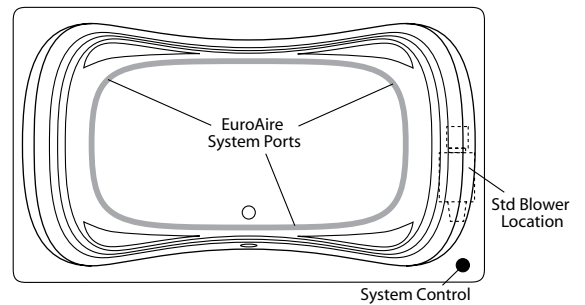

Order Number / Description

AR3 *EuroAire System* (3*) includes: (46) Perimeter air ports, electronic system control, and a 12.0 amp, 600-watt blower with ceramic heater.

6J-AR3 *EuroFlo & EuroAire System* (3*) on a single unit with an enhanced electronic control.

Notes (1*) Factory installed options
 (2*) Includes system control upgrade
 (3*) Available on acrylic models only

Sump Dimen: 57-1/2" long x 30" wide x 20-1/2" deep
 Sump Capacity: 105 gal. (unoccupied - to overflow)
 Whirlpool Operating: 54 gal.

EuroFlo System

EuroAire System

Combination EuroFlo / EuroAire System

Photographic images may include optional components and appear different than actual product.
 Dimensions shown are maximum. Due to the nature of the materials involved, actual unit dimensions can vary (tolerances: +/- 1/8 inch)
 Oasis reserves the right to modify or discontinue product and/or associated equipment without prior written or verbal notification or obligation.