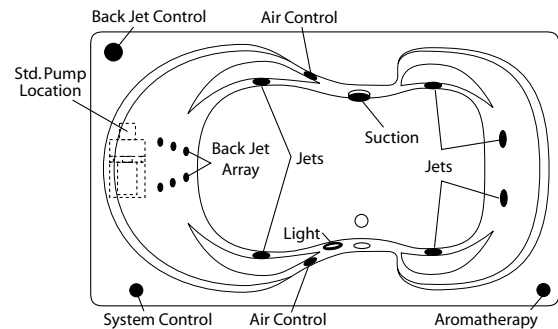

Sump Dimen: 55" long x 25" wide x 20-1/4" deep
Sump Capacity: 93 gal. (unoccupied - to overflow)
Whirlpool Operating: 65 gal.

EuroFlo System