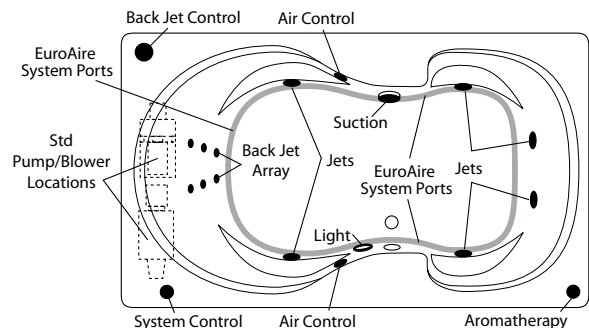

Order Number / Description

6J: *EuroFlo System* includes: 6-Adjustable jets, 6-jet Back Jet Array w/ manual control, Aromatherapy diffuser, Chromotherapy light, low water sensor, twin air controls, electronic system control w/ timer, and 13.0 amp pump/motor.

Order Number / Description

AR3; *EuroAire System* (3*) includes: (42) Perimeter air ports, electronic system control, and a 12.0 amp, 600-watt blower with ceramic heater.

6J-AR3: *EuroFlo & EuroAire System* (3*) on a single unit with an enhanced electronic control.

Notes: (1*) Factory installed options
 (2*) Includes system control upgrade
 (3*) Available on acrylic models only

Sump Dimen: 55" long x 25" wide x 20-1/4" deep
 Sump Capacity: 93 gal. (unoccupied - to overflow)
 Whirlpool Operating: 65 gal.

EuroFlo System

EuroAire System

Combination EuroFlo / EuroAire System

Photographic images may include optional components and appear different than actual product.
 Dimensions shown are maximum. Due to the nature of the materials involved, actual unit dimensions can vary (tolerances: +/-1/8 inch)
 Oasis reserves the right to modify or discontinue product and/or associated equipment without prior written or verbal notification or obligation.