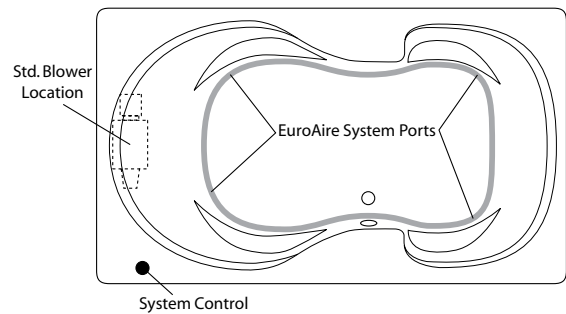

Order Number / Description

AR3; *EuroAire System* (3*) includes: (42) Perimeter air ports, electronic system control, and a 12.0 amp, 600-watt blower with ceramic heater.

6J-AR3: *EuroFlo & EuroAire System* (3*) on a single unit with an enhanced electronic control.

Notes: (1*) Factory installed options
 (2*) Includes system control upgrade
 (3*) Available on acrylic models only

Sump Dimen: 55" long x 25" wide x 20-1/4" deep
 Sump Capacity: 93 gal. (unoccupied - to overflow)
 Whirlpool Operating: 65 gal.

EuroFlo System

EuroAire System

Combination EuroFlo / EuroAire System

Photographic images may include optional components and appear different than actual product.
 Dimensions shown are maximum. Due to the nature of the materials involved, actual unit dimensions can vary (tolerances: +/-1/8 inch)
 Oasis reserves the right to modify or discontinue product and/or associated equipment without prior written or verbal notification or obligation.