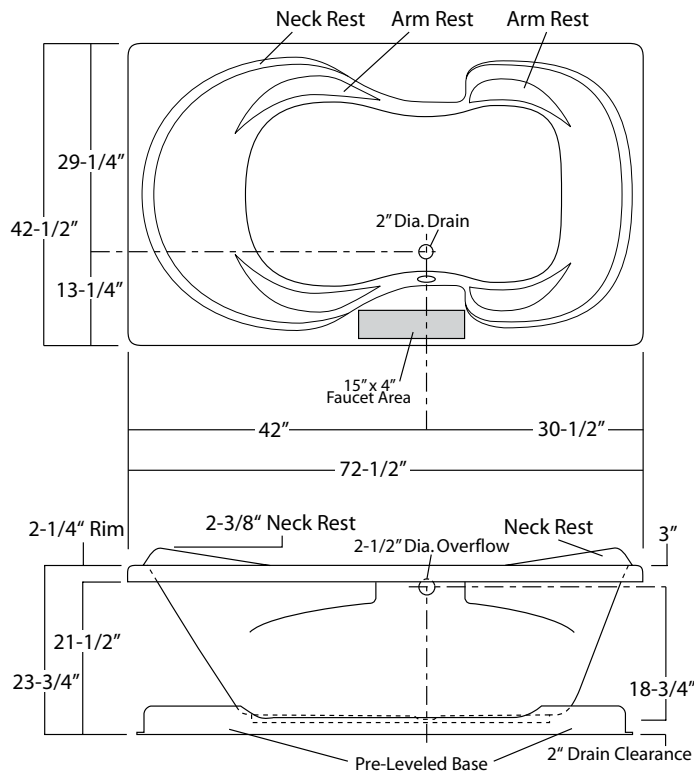

Notes: (1*) Factory installed options
 (2*) Includes system control upgrade
 (3*) Available on acrylic models only

Sump Dimen: 55" long x 25" wide x 20-1/4" deep
 Sump Capacity: 93 gal. (unoccupied - to overflow)
 Whirlpool Operating: 65 gal.