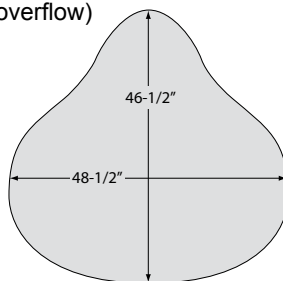

Sump Dimen: 21" deep
Sump Capacity: 113 gal. (unoccupied - to overflow)
Whirlpool Operating: 82 gal.