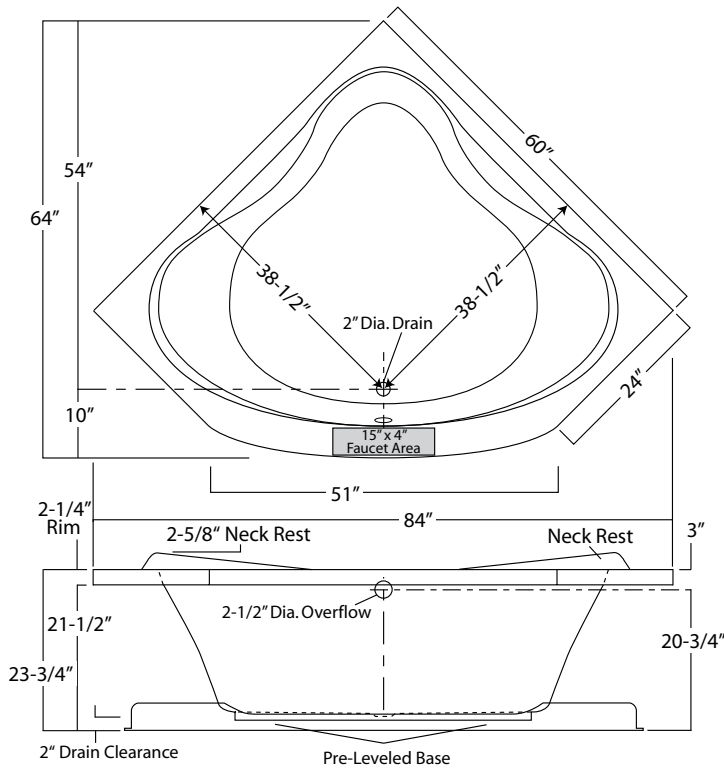

Order Number / Description

6J: *EuroFlo System* includes: 6-Adjustable jets, 6-jet Back Jet Array w/ manual control, Aromatherapy diffuser, Chromotherapy light, low water sensor, twin air controls, electronic system control w/ timer, and 13.0 amp pump/motor.

Options: In-Line Heater (1*) (order: ILH)
Ozone Generator (1*) (order: OZG)
Manual Pillow Neck Jet (1*) (order: PNJ)
(white cover std., black cover on dark units)
(available only with 6J & 6J-AR3 systems)
Trim Upgrade (1*)
Brushed (satin) Nickel (order: 6J-SNK)
Alternate Pump/Blower Location (1*) (order: MP/B)

Order Number / Description

AR3; *EuroAire System* (3*) includes: (48) Perimeter air ports, electronic system control, and a 12.0 amp, 600-watt blower with ceramic heater.

6J-AR3: *EuroFlo & EuroAire System* (3*) on a single unit with an enhanced electronic control.

Notes: (1*) Factory installed options
(2*) Includes system control upgrade
(3*) Available on acrylic models only