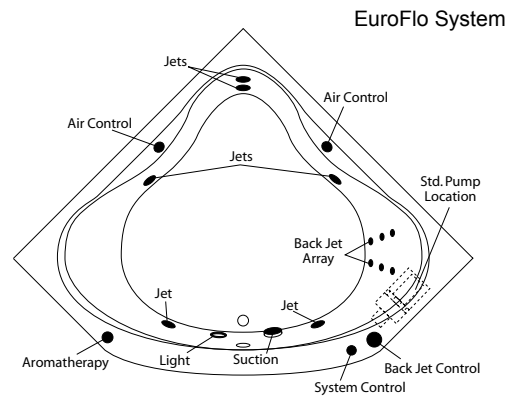

Order Number / Description

6J: *EuroFlo System* includes: 6-Adjustable jets, 6-jet Back Jet Array w/ manual control, Aromatherapy diffuser, Chromotherapy light, low water sensor, twin air controls, electronic system control w/ timer, and 13.0 amp pump/motor.

Options: In-Line Heater (1*) (order: ILH)
Ozone Generator (1*) (order: OZG)
Manual Pillow Neck Jet (1*) (order: PNJ)
(white cover std., black cover on dark units)
(available only with 6J & 6J-AR3 systems)
Trim Upgrade (1*)
Brushed (satin) Nickel (order: 6J-SNK)
Alternate Pump/Blower Location (1*) (order: MP/B)

Order Number / Description

AR3; *EuroAire System* (3*) includes: (48) Perimeter air ports, electronic system control, and a 12.0 amp, 600-watt blower with ceramic heater.

6J-AR3: *EuroFlo & EuroAire System* (3*) on a single unit with an enhanced electronic control.

Notes: (1*) Factory installed options
(2*) Includes system control upgrade
(3*) Available on acrylic models only