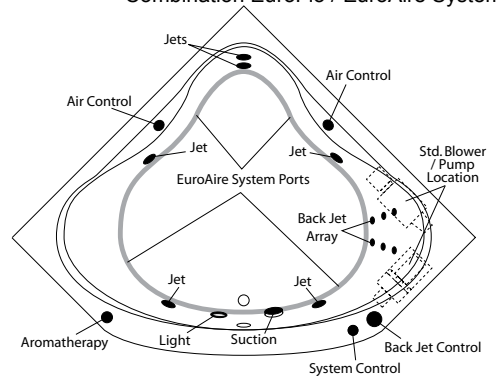

Combination EuroFlo / EuroAire System