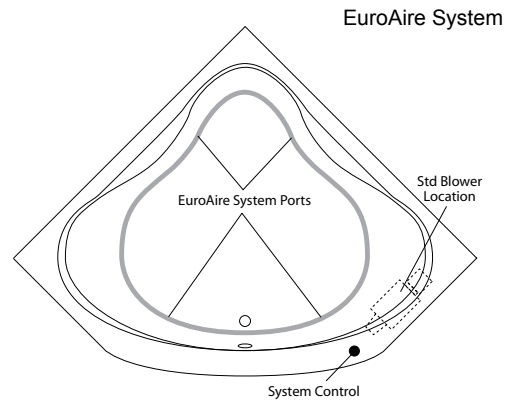

Order Number / Description

6J: *EuroFlo System* includes: 6-Adjustable jets, 6-jet Back Jet Array w/ manual control, Aromatherapy diffuser, Chromotherapy light, low water sensor, twin air controls, electronic system control w/ timer, and 13.0 amp pump/motor.

Options: In-Line Heater (1*) (order: ILH)
Ozone Generator (1*) (order: OZG)
Manual Pillow Neck Jet (1*) (order: PNJ)
(white cover std., black cover on dark units)
(available only with 6J & 6J-AR3 systems)
Trim Upgrade (1*)
Brushed (satin) Nickel (order: 6J-SNK)
Alternate Pump/Blower Location (1*) (order: MP/B)

Order Number / Description

AR3; *EuroAire System* (3*) includes: (48) Perimeter air ports, electronic system control, and a 12.0 amp, 600-watt blower with ceramic heater.

6J-AR3: *EuroFlo & EuroAire System* (3*) on a single unit with an enhanced electronic control.

Notes: (1*) Factory installed options
(2*) Includes system control upgrade
(3*) Available on acrylic models only