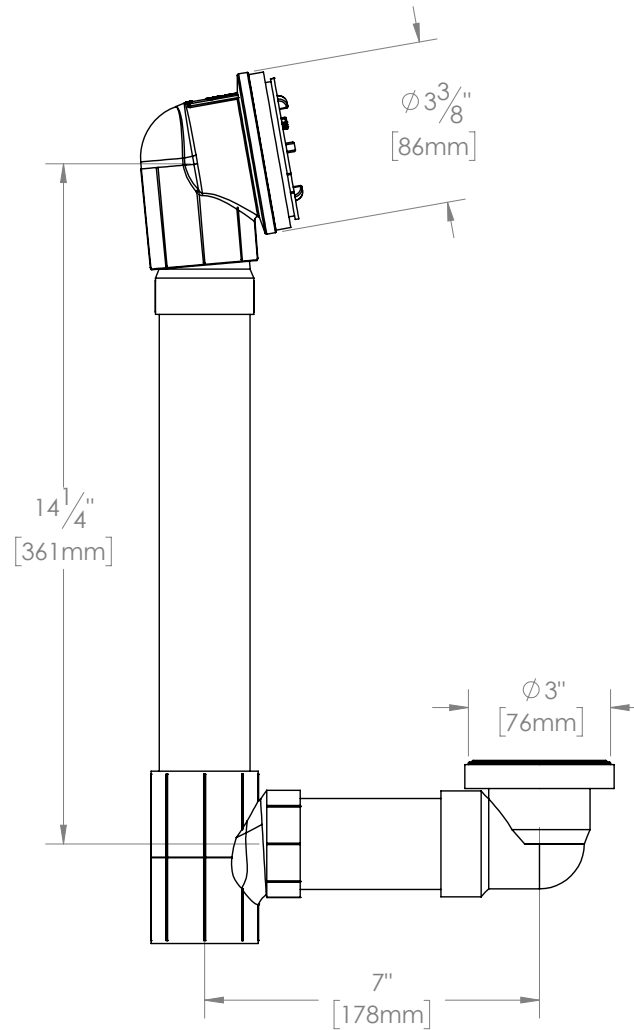

515XYYY-ZZZZ

1-1/2" Schedule 40 PVC Bath Waste/Overflow - Standard

Project Name: _____

Project Number: _____

Fixture #

Specification:

Offset style 1-1/2" Schedule 40 PVC Solvent Weld Bath Waste/Overflow Standard shall feature a Spin-on TiePlate, Angle Adapter (use optional), SlideOn™ Faceplate and Closure Mechanism.

*Certification

*The "cSAUS Meets UPC" mark means the product conforms to the requirements of the NPC, UPC, IPC and IRC.

Refer to Side B for Faceplate, Closure Mechanism and Finish options and suffixes.

Oakville Stamping and Bending Ltd.