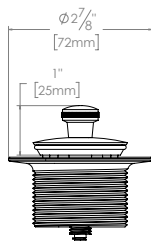

www.osb.ca (Canada) www.osbplumbing.com (USA)

Faceplate
Suffix

Closure
Suffix

Finish
Suffix

SELECT FACEPLATE SUFFIX BELOW AND TRANSPOSE ABOVE:

0
(BELL)

1
(SQUARE)

2
(ROUND)

SELECT CLOSURE SUFFIX BELOW AND TRANSPOSE ABOVE:

Q
(Clicker)

L
(Lift & Turn)

CS
(Plug & Chain)

PP
(Push-Pull*)

TIP
(Tip Toe)

T
(Twirl)

SELECT FINISH SUFFIX BELOW AND TRANSPOSE ABOVE (CHECK AVAILABILITY BELOW):