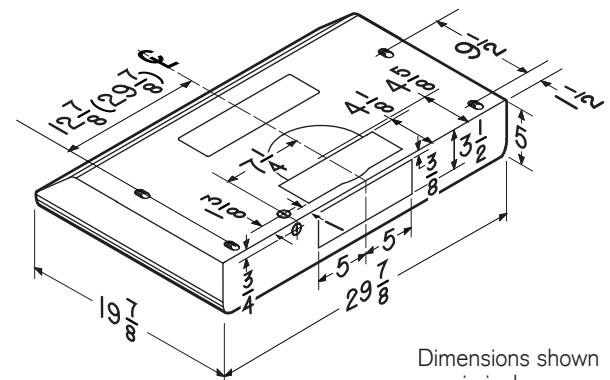

The slim and refined lines of Sahale bring a refreshing change to today's kitchens. Bright Halogen lighting complements your cooking experience and two fan speeds make cooking more enjoyable.

SIZE	WHITE	BLACK	STAINLESS	GREASE FILTER (replacement)	NON-DUCT FILTER
30 in.	BKSA130WW	BKSA130BL	BKSA130SS	HPFA (Type Ao)	HPF1 (Type Xa)

HVI PERFORMANCE							
Duct Orientation	Size	Damper	Sones		CFM		
			Normal	High	Normal	High 0.25 in. w.g.	High 0.1 in. w.g.
Vertical - Rectangular	3¼ in. x 10 in.	Included	1.5	5.0	130	130	220
Horizontal - Rectangular	3¼ in. x 10 in.	Included	1.5	5.0	110	120	210
Round - Vertical	7 in.	Sold Separately	1.5	5.0	150	100	240

FEATURES	
Max. Blower CFM*	300
Control type	2-speed Rocker
Delay off	no
Filter Clean Reminder	no
Heat Sentry™	no
ADA Capable	yes
Lighting	2-level 50 W Halogen (included)
Grease Filter	Open Mesh (Qty. 1)
Installation Hardware	Standard
ENERGY STAR®	no
Recirculation	Non-ducted filter sold separately

AC INPUT	
120 V, 60 Hz - 1.4 AMPS	

OPTIONAL ACCESSORIES	
7-in. Round Damper	BP87Q
Make-up Air Dampers	MD6TU, MD8TU and MD10TU

MOUNTING HEIGHT	
18 in. to 24 in. from cooktop to bottom of hood	

LIMITED WARRANTY	
1-year	

FOR INDOOR USE ONLY

HVI-2100 CERTIFIED RATINGS comply with new testing technologies and procedures prescribed by the Home Ventilating Institute, for off-the-shelf products, as they are available to consumers. Product performance is rated at 0.1 and 0.25 in. static pressure at high speed based on tests conducted in an HVI-approved state-of-the-art test laboratory. Sones are a measure of humanly-perceived loudness, based on laboratory measurements.

* Where noted performance rating is not HVI certified but was established in accordance with HVI Standardized test procedure.

99045750E