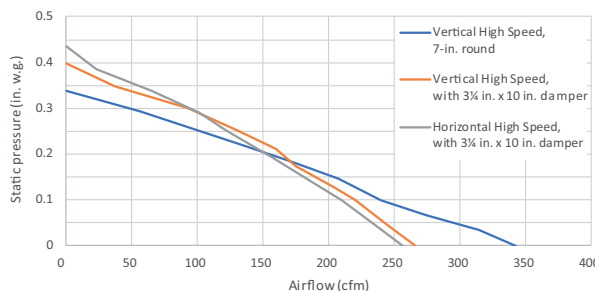

The slim and refined lines of Sahale bring a refreshing change to today's kitchens. Bright Halogen lighting complements your cooking experience and two fan speeds make cooking more enjoyable.

SIZE	WHITE	BLACK	STAINLESS	GREASE FILTER (replacement)	NON-DUCT FILTER
30 in.	BKSA130WW	BKSA130BL	BKSA130SS	HPFA (Type Ao)	HPF1 (Type Xa)

HVI PERFORMANCE							
Duct Orientation	Size	Damper	Sones		CFM		
			Normal	High	Normal	High 0.25 in. w.g.	High 0.1 in. w.g.
Vertical - Rectangular	3¼ in. x 10 in.	Included	1.5	5.0	130	130	220
Horizontal - Rectangular	3¼ in. x 10 in.	Included	1.5	5.0	110	120	210
Round - Vertical	7 in.	Sold Separately	1.5	5.0	150	100	240

FEATURES	
Max. Blower CFM*	300
Control type	2-speed Rocker
Delay off	no
Filter Clean Reminder	no
Heat Sentry™	no
ADA Capable	yes
Lighting	2-level 50 W Halogen (included)
Grease Filter	Open Mesh (Qty. 1)
Installation Hardware	Standard
ENERGY STAR®	no
Recirculation	Non-ducted filter sold separately

AC INPUT	
120 V, 60 Hz - 1.4 AMPS	

OPTIONAL ACCESSORIES	
7-in. Round Damper	BP87Q
Make-up Air Dampers	MD6TU, MD8TU and MD10TU

MOUNTING HEIGHT	
18 in. to 24 in. from cooktop to bottom of hood	

LIMITED WARRANTY	
1-year	

FOR INDOOR USE ONLY

HVI-2100 CERTIFIED RATINGS comply with new testing technologies and procedures prescribed by the Home Ventilating Institute, for off-the-shelf products, as they are available to consumers. Product performance is rated at 0.1 and 0.25 in. static pressure at high speed based on tests conducted in an HVI-approved state-of-the-art test laboratory. Sones are a measure of humanly-perceived loudness, based on laboratory measurements.

* Where noted performance rating is not HVI certified but was established in accordance with HVI Standardized test procedure.

99045750E