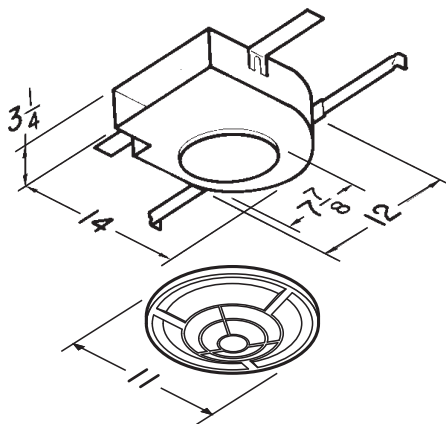

DESCRIPTION

GRILLE:

- Contemporary styled grille complements modern decor
- White polymeric grilles can be painted to match any decor

MOTOR:

- Motor assembly offers fast, easy "twist-lock" installation
- Permanently lubricated, thermally protected, plug-in motor
- Specially designed fan blade stays in balance - will not distort

HOUSING:

- Installs easily in walls or ceiling
- Galvanized steel housing, 25 gage
- Built-in backdraft damper
- Fits 3¼" x 10" duct
- Adjustable mounting brackets span from 14" to 24"

SPECIFICATIONS

VOLTS	AMPS	RPM	SONES	CFM	DUCT
120	1.5	1725	5.0	160	3¼" x 10"

HVI-2100 CERTIFIED RATINGS comply with new testing technologies and procedures prescribed by the Home Ventilating Institute, for off-the-shelf products, as they are available to consumers. Product performance is rated at 0.1 in. static pressure, based on tests conducted in a state-of-the-art test laboratory. Sones are a measure of humanly-perceived loudness, based on laboratory measurements.