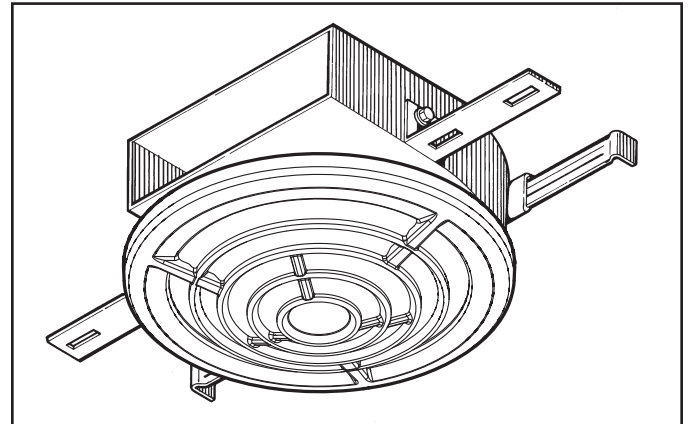

Side Discharge Fan

MODEL 8310

ARCHITECT'S SPECIFICATION

Ventilator shall be NuTone Model 8310.

Ventilator shall have compact galvanized steel housing.

Motor assembly shall be removable and permanently lubricated. RPM shall not exceed 1725.

Air delivery shall be no less than 160 CFM and sound levels no greater than 5.0 Sones. All air and sound ratings shall be certified by HVI. Units shall be U.L. listed.

INSTALLATION

Complete installation instructions are included with each Fan.

Broan-NuTone LLC Hartford, Wisconsin www.broan-nutone.com 800-558-1711

REFERENCE	QTY.	REMARKS	Project
			Location
			Architect
			Engineer
			Contractor
			Submitted by Date