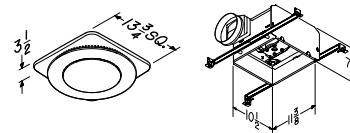

QTNLEDA Fan/Light

Model	CFM 0.1"	Sones	Lighting	Ducting
QTNLEDA	110	0.7	Two 18 watt, GU24 fluorescent bulbs	6" or 4"
QTNLEDB	110	0.7	Two 18 watt, GU24 fluorescent bulbs	6" or 4"

NuTone®

www.NuTone.com

NuTone Inc., 926 W. State Street, Hartford, WI 53027 • 888-336-3948

In Canada call 877-896-1119