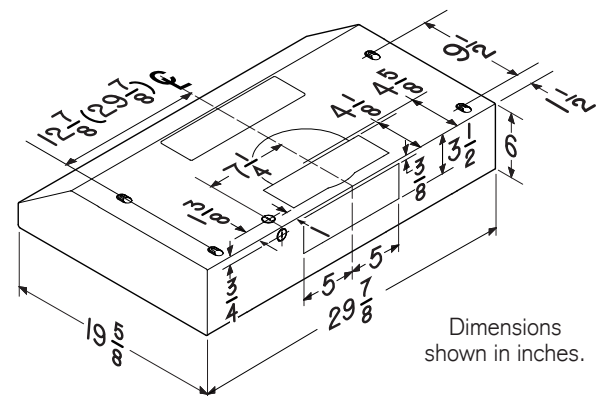

The clean, contemporary shape complements any kitchen design. Impressive lighting and superior smoke and odor removal are a mere introduction to everything this hood has to offer.

SIZE	BLACK	WHITE	STAINLESS	GREASE FILTERS (replacement)	NON-DUCTED FILTERS
30 in.	NCS330BLC	NCS330WWC	NCS330SSC	HPFAMM30 (Type C2)	HPF30 (Type Xc)

PERFORMANCE						
Duct Orientation	Size	Damper	Sones		CFM	
			Normal	High	Normal	High
Vertical - Rectangular	3¼ in. x 10 in.	Included	1.5	5.0	140	230
Horizontal - Rectangular	3¼ in. x 10 in.	Included	1.5	5.0	110	210
Round - Vertical	7 in.	Sold Separately	1.5	5.0	150	250

FEATURES	
Control type	2-speed Rocker
Delay off	no
Filter Clean Reminder	no
Heat Sentry™	no
ADA Capable	yes
Lighting	2-level 50 W Halogen (bulbs not included)
Grease Filters	Micro Mesh (Qty. 2)
Installation Hardware	Standard
ENERGY STAR®	no
Recirculation	Non-ducted filters sold separately
AC INPUT	
120 V, 60 Hz - 1.4 AMPS	
OPTIONAL ACCESSORIES	
7-in. Round Damper	BP87Q
7-in. Round Adapter Plate	SR680508
Make-up Air Dampers	MD6TU, MD8TU and MD10TU
MOUNTING HEIGHT	
18 in. to 24 in. from cooktop to bottom of hood	
LIMITED WARRANTY	
1-year	
FOR INDOOR USE ONLY	

Dimensions shown in inches.