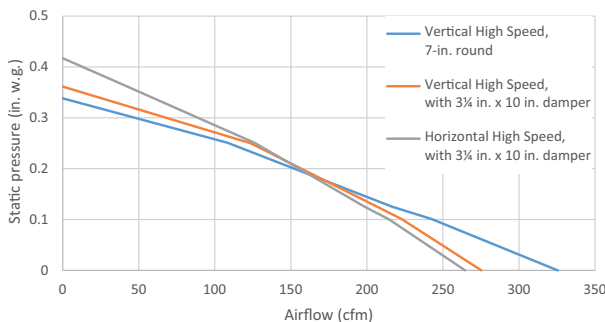

HVI-2100 CERTIFIED RATINGS comply with new testing technologies and procedures prescribed by the Home Ventilating Institute, for off-the-shelf products, as they are available to consumers. Product performance is rated at 0.1 in. static pressure, based on tests conducted in AMCA's state-of-the-art test laboratory. Sones are a measure of humanly-perceived loudness, based on laboratory measurements.

99045792D