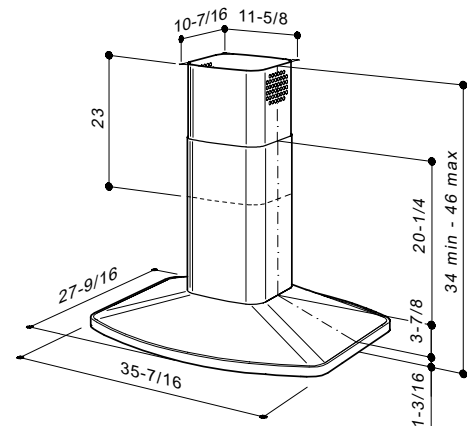

Broan Elite E54000 Series

Elegant symmetry from every angle. Graceful curves and a low-profile design make this island hood at home in any décor.

- Brushed stainless steel finish
- 35 7/16" x 27 9/16" dimension
- Multi-speed slide control
- Four 20-watt halogen lights
- Dishwasher-safe aluminum filters
- Telescopic flue accommodates 8' to 9' ceilings—flue extension available for ducted and non-ducted applications
- Internal blower delivers 480 CFM
- Non-ducted kit for indoor recirculation (purchase separately)
- Heat Sentry™ detects excessive heat and adjusts blower speed to high automatically

SPECIFICATIONS

WIDTH	STAINLESS STEEL	VOLTS	AMPS	CFM Max/Min	SONES Max/Min	DUCT
35 7/16"	E5490SS	120	3.56	480/230	9.5/3.0	6" round

OPTIONS

FX54SS*	Flue extension
FXN54SS*	Non-ducted flue extension
RK54**	Non-ducted kit
FILTERSQUARE	Non-ducted filter
B08087294	Replacement aluminum filter
ARP6	Air flow reducer (limits the airflow of the hood under 300 CFM)

* Optional flue extension for 10' ceiling—extensions over 10' have a 14-week order time.
 ** Includes non-ducted filter.

Dimensions shown are in inches.

86164B 09/09

SPECIFICATIONS

MODEL	E54000 SERIES
VOLTS	120 VAC
HZ	60
AMPS	3.56
CFM (HIGH SPEED)	480*
CFM (LOW SPEED)	230
SONES (HIGH SPEED)	9.5
SONES (LOW SPEED)	3.0
DUCTING SIZE	6" ROUND
4 HALOGEN BULBS	TYPE JC, 12 V, 20 W, WITH G-4 BASE
WARRANTY	1 YEAR

*OPTIONAL ARP6 AIR FLOW REDUCER
(LIMITS THE AIRFLOW OF THE HOOD UNDER 300 CFM).

DIMENSIONS

NOTE: DIMENSIONS SHOWN ARE IN INCHES.

AIR FLOW PERFORMANCE

HVI-2100 CERTIFIED RATINGS comply with new testing technologies and procedures prescribed by the Home Ventilating Institute, for off-the-shelf products, as they are available to consumers. Product performance is rated at 0.1 in. (2.54 mm) static pressure, based on tests conducted in a state-of-the-art test laboratory. Sones are a measure of humanly-perceived loudness, based on laboratory measurements.