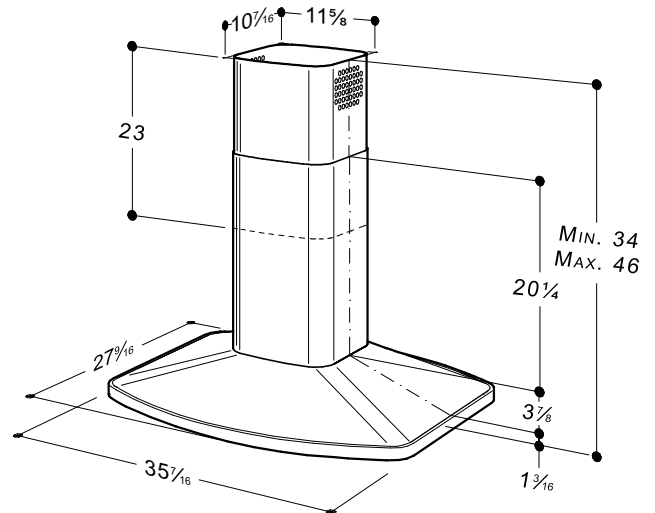

* Optional flue extension for 10' ceiling—extensions over 10' have a 14-week order time.
 ** Includes non-ducted filter.

Dimensions shown are in inches.

86164B 09/09

SPECIFICATIONS

MODEL	E54000 SERIES
VOLTS	120 VAC
HZ	60
AMPS	3.56
CFM (HIGH SPEED)	480*
CFM (LOW SPEED)	230
SONES (HIGH SPEED)	9.5
SONES (LOW SPEED)	3.0
DUCTING SIZE	6" ROUND
4 HALOGEN BULBS	TYPE JC, 12 V, 20 W, WITH G-4 BASE
WARRANTY	1 YEAR

*OPTIONAL ARP6 AIR FLOW REDUCER
(LIMITS THE AIRFLOW OF THE HOOD UNDER 300 CFM).

DIMENSIONS

NOTE: DIMENSIONS SHOWN ARE IN INCHES.

AIR FLOW PERFORMANCE

HVI-2100 CERTIFIED RATINGS comply with new testing technologies and procedures prescribed by the Home Ventilating Institute, for off-the-shelf products, as they are available to consumers. Product performance is rated at 0.1 in. (2.54 mm) static pressure, based on tests conducted in a state-of-the-art test laboratory. Sones are a measure of humanly-perceived loudness, based on laboratory measurements.