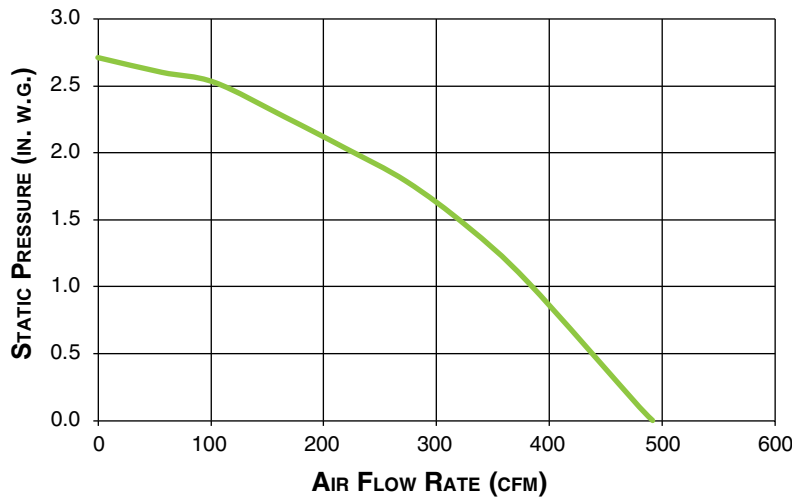

* Optional flue extension for 10' ceiling—extensions over 10' have a 14-week order time.
 ** Includes non-ducted filter.

Dimensions shown are in inches.

86164B 09/09

SPECIFICATIONS

MODEL	E54000 SERIES
VOLTS	120 VAC
HZ	60
AMPS	3.56
CFM (HIGH SPEED)	480*
CFM (LOW SPEED)	230
SONES (HIGH SPEED)	9.5
SONES (LOW SPEED)	3.0
DUCTING SIZE	6" ROUND
4 HALOGEN BULBS	TYPE JC, 12 V, 20 W, WITH G-4 BASE
WARRANTY	1 YEAR

*OPTIONAL ARP6 AIR FLOW REDUCER
(LIMITS THE AIRFLOW OF THE HOOD UNDER 300 CFM).

DIMENSIONS

NOTE: DIMENSIONS SHOWN ARE IN INCHES.

AIR FLOW PERFORMANCE

HVI-2100 CERTIFIED RATINGS comply with new testing technologies and procedures prescribed by the Home Ventilating Institute, for off-the-shelf products, as they are available to consumers. Product performance is rated at 0.1 in. (2.54 mm) static pressure, based on tests conducted in a state-of-the-art test laboratory. Sones are a measure of humanly-perceived loudness, based on laboratory measurements.