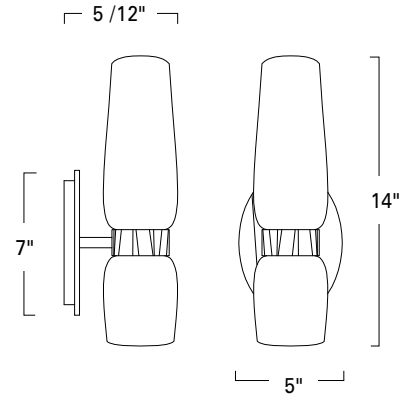

Flame
9760

Project Name _____

Fixture Type _____

Quantity _____

Norwell | Lighting

I L E X

Custom Metalcraft

Flame
9760-MB-CLGR

Flame
9760-CH-CLGR

9760

Product Name / Model / Dimensions			Finish Options	Diffuser Options	Lamping Options
Flame - 9760			Standard Chrome / CH Matte Black / MB	Standard Clearto Chrome Gradient / CLGR Top Glass: 8.375" H x 3.625" W Bottom Glass: 4.375" H x 3.625" W Note: Bottom glass requires Medium Base Edison G lamp	Standard Incandescent / IN (2) 60 Watt Medium Base Edison
Height	Width	Projection			
14.00"	5.00"	5.50"			
Backplate Oval 7.00" H x 5.00" W					