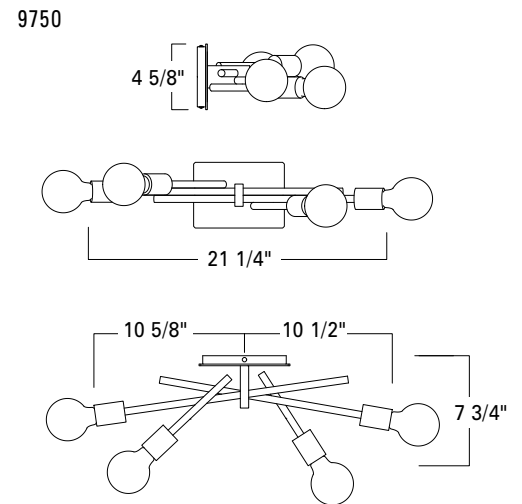

Stick

9750 4 Light Linear Sconce
 9751 3 Light Sconce

Project Name _____

Fixture Type _____

Quantity _____

Norwell | Lighting

I L E X

Custom Metalcraft

Stick Sconce
 9751-MB-NG

Stick Linear Sconce
 9750-MB-NG

Product Name / Model / Dimensions				Finish Options	Diffuser Options	Lamping Options
Stick 4 Light Linear Sconce - 9750 Stick 3 Light Sconce - 9751				Standard Matte Black / MB	Standard No Glass / NG	Standard Incandescent / IN 9750 (4) 60 Watt Medium Base Edison
Series	Height	Width	Projection			
9750	7.75"	21.25"	7.75"			
9751	16.00"	6.5"	4.875"			Incandescent / IN 9751 (3) 60 Watt Medium Base Edison
Backplate 6.375" H x 4.625" W						