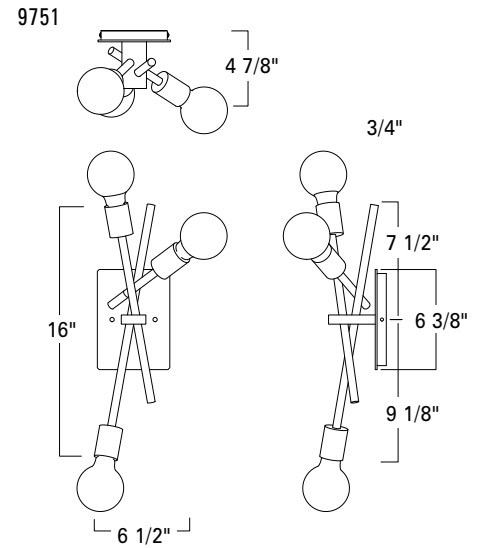

Stick

9750 4 Light Linear Sconce
 9751 3 Light Sconce

Project Name _____

Fixture Type _____

Quantity _____

Norwell | Lighting

I L E X

Custom Metalcraft

Stick Sconce
 9751-MB-NG

Stick Linear Sconce
 9750-MB-NG

Product Name / Model / Dimensions				Finish Options	Diffuser Options	Lamping Options
Stick 4 Light Linear Sconce - 9750 Stick 3 Light Sconce - 9751				Standard Matte Black / MB	Standard No Glass / NG	Standard Incandescent / IN 9750 (4) 60 Watt Medium Base Edison
Series	Height	Width	Projection			
9750	7.75"	21.25"	7.75"			
9751	16.00"	6.5"	4.875"			Incandescent / IN 9751 (3) 60 Watt Medium Base Edison
Backplate 6.375" H x 4.625" W						