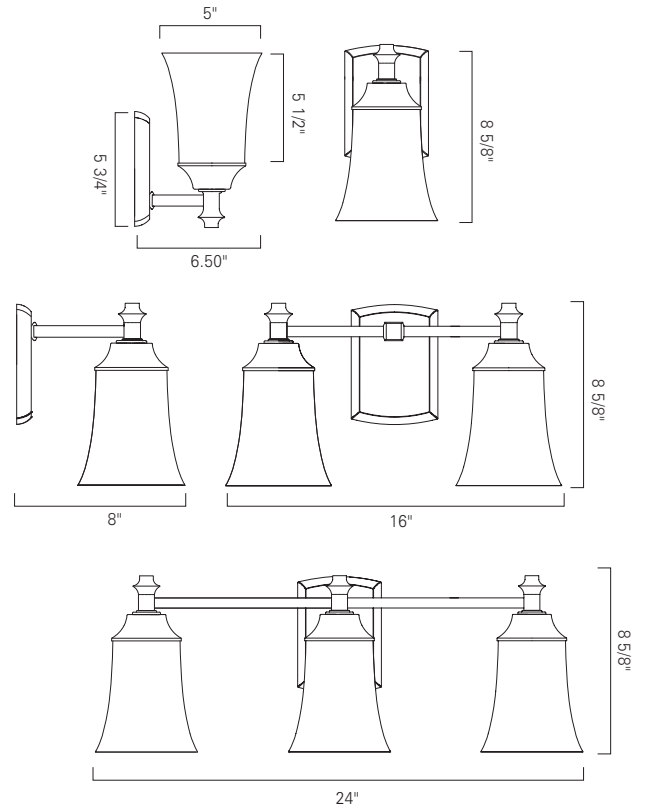

Norwell Lighting

Product Name **Sapphire 1 Light, 2 Light, 3 Light**
 Model Number **9711, 9712, 9713**
 Project Name _____
 Fixture Type _____ Quantity _____

Sapphire 1 Light
9711-CH-SO
 Chrome (CH)
 Shiny Opal Glass (SO)

Sapphire 2 Light
9712-BN-SO
 Brushed Nickel (BN)

Sapphire 3 Light
9713-CH-SO
 Chrome (CH)

INC

Product Name / Model / Dimensions				Finish Options	Glass	Lamping Options
Sapphire 1 Light - 9711 Sapphire 2 Light - 9712 Sapphire 3 Light - 9713				Standard Brushed Nickel (BN) Chrome (CH)	Standard Shiny Opal Glass (SO)	Standard Incandescent 9711 - (1) 75W Edison 9712 - (2) 75W Edison 9713 - (3) 75W Edison
	Height	Width	Projection			
9711	8 5/8"	4 1/4"	6 1/2"			
9712	8 5/8"	16"	8"			
9713	8 5/8"	24"	8"			
Backplate 4 1/8" W x 5 3/4" H						