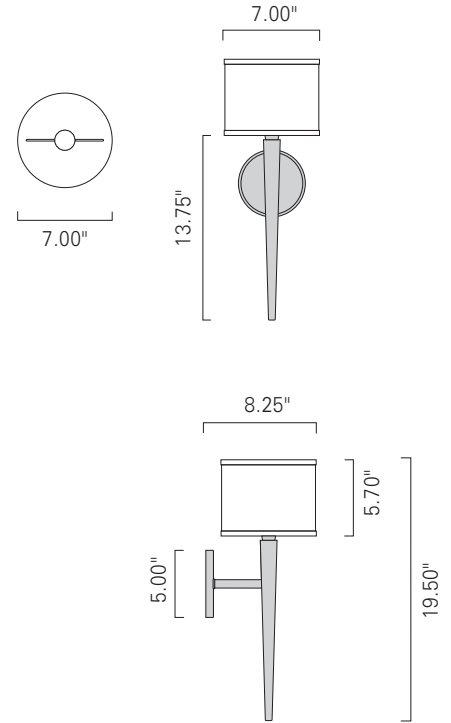

Angelica - 8220 Polished Nickel (PN) White Linen Shade (WL)

IN

Product Name / Model / Dimensions			Finish Options	Shade	Lamping Options
Angelica - 8220			Standard Brushed Nickel (BN) Polished Nickel (PN)	Standard White Linen (WL) 5.75" H X 7" W	Standard Incandescent (IN) (1) 60 Watt max Candelabra
Height	Width	Projection			
19.50"	7.00"	8.25"			
Backplate					
Width					
5.00"					