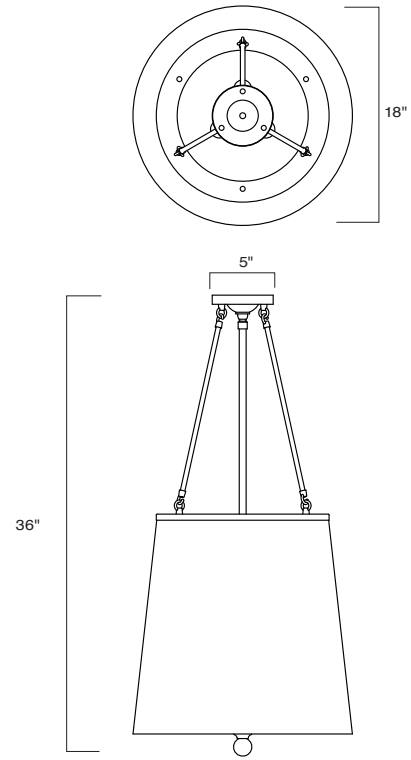

Product Name **Ashton**

Model Number **5280**

Project Name \_\_\_\_\_

Fixture Type \_\_\_\_\_

Quantity \_\_\_\_\_

Ashton  
5280-MB-CS  
Matte Black (MB)  
Cream Shade (CS)

Ashton  
5280-BN-CS

Ashton Tapered Drum  
is available in Satin Brass (SB)

INC

Product Name / Model / Dimensions			Finish Options	Shade	Lamping Options
Ashton - 5280			<b>Standard</b> Brushed Nickel (BN) Matte Black (MB) Satin Brass (SB)	<b>Standard</b> Cream Shade (CS)  18" H x 18" W Tapered	<b>Standard</b> Incandescent (3) 60 Watt Edison
Height	Width	Overall Height			
36"	18"	36"			
Canopy 5"					