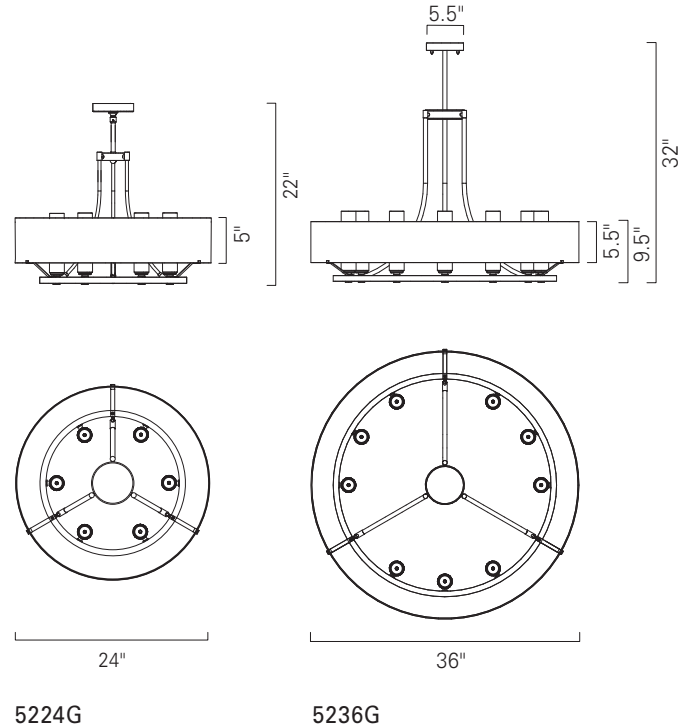

Norwell Lighting

Product Name **Ghost Glass Pendant 24" & 36"**

Model Number **5224G, 5236G**

Project Name _____

Fixture Type _____

Quantity _____

Ghost Glass Pendant 36" - 5236G
Brushed Aluminum (BA) Black Organza Shade (BOZ)

INC

Product Name / Model / Dimensions				Finish Options	Shade	Glass	Lamping Options
Ghost Glass Pendant 24" - 5224G				Standard Architectural Bronze Powder Coat (ABPC) Brushed Nickel (BN) Satin Brass (SB) Polished Nickel (PN)	Standard Black Organza (BOZ) Gold Organza (OZ) Silver Organza (SOZ) 5224 - Shade Height 5" 5236 - Shade Height 5.5"	Standard Matte Opal (MO) Shiny Opal (SH)	Standard Incandescent (IN) 5224 - (6) 60 Watt Max Candelabra 5236 - (9) 60 Watt Max Candelabra
Height	Diameter	Overall Height (custom available)	Canopy				
22"	24"	22"	5"				
32"	36"	32"					
Custom fixture sizes available							