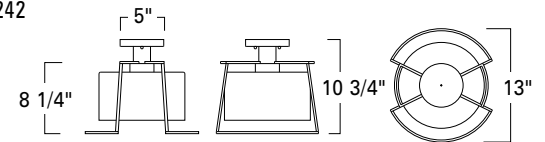

Cere Large Sconce  
1240-MB-CL

Cere Small Sconce  
1241-MB-CL

Cere Semi-flush  
1242-MB-CL

Cere Narrow Pendant  
1243-MB-CL

Also available  
Cere Wide  
Indoor Pendant  
see 5389

1240

1241

1242

1243

Product Name / Model / Dimensions					Finish Options	Glass Options	Lamping Options
Cere Large Sconce - 1240					<b>Standard</b> Matte Black/ MB	<b>Standard</b> Clear Glass / CL	<b>Standard</b> Incandescent / IN (1) 75 Watt Medium Base Edison
Cere Small Sconce - 1241							
Cere Semi-flush - 1242*							
Cere Narrow Pendant - 1243*							
Series	Height	Width	Projection	TTO			
1240	18.375"	8.625"	10.375"	3.375"			
1241	14.125"	6.25"	7.75"	3.375"			
1242	8.25"	13.00"					
1243	18.375"	6.875"					
1240 and 1241 Backplate 6.00" H x 5.00" W							