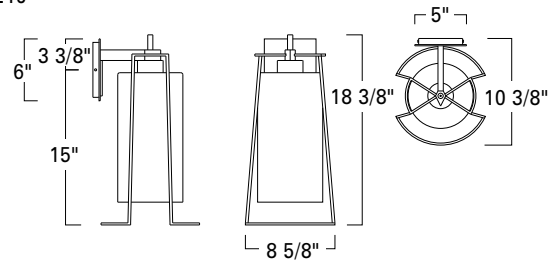

Cere Large Sconce  
1240-MB-CL

Cere Small Sconce  
1241-MB-CL

Cere Semi-flush  
1242-MB-CL

Cere Narrow Pendant  
1243-MB-CL

Also available  
Cere Wide  
Indoor Pendant  
see 5389

1240

1241

1242

1243

Product Name / Model / Dimensions					Finish Options	Glass Options	Lamping Options
Cere Large Sconce - 1240					<b>Standard</b> Matte Black/ MB	<b>Standard</b> Clear Glass / CL	<b>Standard</b> Incandescent / IN (1) 75 Watt Medium Base Edison
Cere Small Sconce - 1241							
Cere Semi-flush - 1242*							
Cere Narrow Pendant - 1243*							
Series	Height	Width	Projection	TTO			
1240	18.375"	8.625"	10.375"	3.375"			
1241	14.125"	6.25"	7.75"	3.375"			
1242	8.25"	13.00"					
1243	18.375"	6.875"					
1240 and 1241 Backplate 6.00" H x 5.00" W							