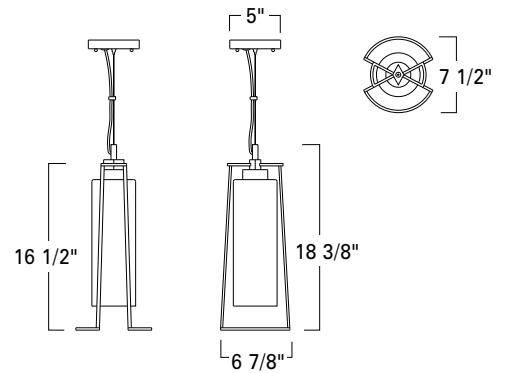

# Cere Outdoor/Indoor

- 1240 Large Wall
- 1241 Small Wall
- 1242 Semi-flush\*
- 1243 Narrow Pendant\*

Project Name \_\_\_\_\_

Fixture Type \_\_\_\_\_

Quantity \_\_\_\_\_

Norwell | Lighting

ILEX

Custom Metalcraft

Cere Large Sconce  
1240-MB-CL

Cere Small Sconce  
1241-MB-CL

Cere Semi-flush  
1242-MB-CL

Cere Narrow Pendant  
1243-MB-CL

Also available  
Cere Wide  
Indoor Pendant  
see 5389

1240

1241

1242

1243

Product Name / Model / Dimensions					Finish Options	Glass Options	Lamping Options
Cere Large Sconce - 1240					<b>Standard</b> Matte Black/ MB	<b>Standard</b> Clear Glass / CL	<b>Standard</b> Incandescent / IN (1) 75 Watt Medium Base Edison
Cere Small Sconce - 1241							
Cere Semi-flush - 1242*							
Cere Narrow Pendant - 1243*							
Series	Height	Width	Projection	TTO			
1240	18.375"	8.625"	10.375"	3.375"			
1241	14.125"	6.25"	7.75"	3.375"			
1242	8.25"	13.00"					
1243	18.375"	6.875"					
1240 and 1241 Backplate 6.00" H x 5.00" W							