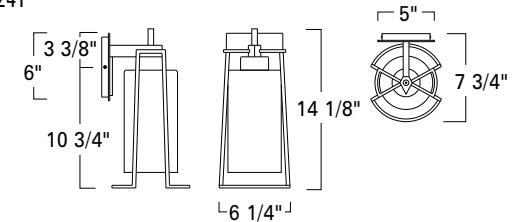

# Cere Outdoor/Indoor

- 1240 Large Wall
- 1241 Small Wall
- 1242 Semi-flush\*
- 1243 Narrow Pendant\*

Project Name \_\_\_\_\_

Fixture Type \_\_\_\_\_

Quantity \_\_\_\_\_

Norwell | Lighting

ILEX

Custom Metalcraft

Cere Large Sconce  
1240-MB-CL

Cere Small Sconce  
1241-MB-CL

Cere Semi-flush  
1242-MB-CL

Cere Narrow Pendant  
1243-MB-CL

Also available  
Cere Wide  
Indoor Pendant  
see 5389

1240

1241

1242

1243

Product Name / Model / Dimensions					Finish Options	Glass Options	Lamping Options
Cere Large Sconce - 1240					<b>Standard</b> Matte Black/ MB	<b>Standard</b> Clear Glass / CL	<b>Standard</b> Incandescent / IN (1) 75 Watt Medium Base Edison
Cere Small Sconce - 1241							
Cere Semi-flush - 1242*							
Cere Narrow Pendant - 1243*							
Series	Height	Width	Projection	TTO			
1240	18.375"	8.625"	10.375"	3.375"			
1241	14.125"	6.25"	7.75"	3.375"			
1242	8.25"	13.00"					
1243	18.375"	6.875"					
1240 and 1241 Backplate 6.00" H x 5.00" W							