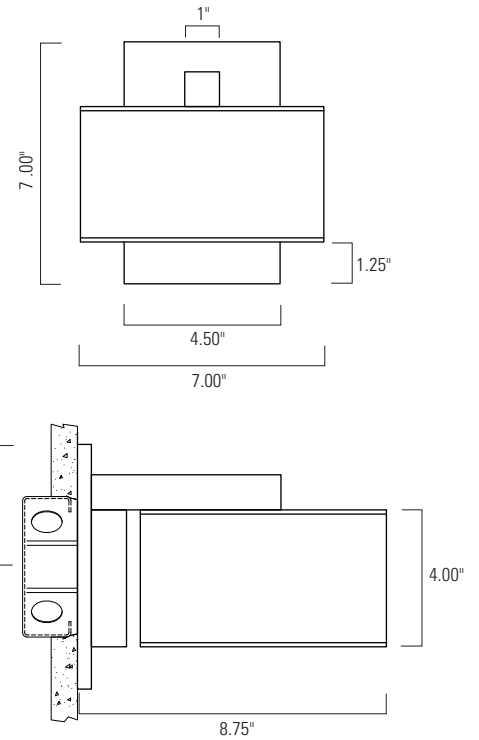

Timbale Large - 1126 Brushed Aluminum (BA) Acrylic (AC)

front view

*WET LOCATION - OUTDOOR RATED

LED- ADA

UL/ETL Listed

Product Name / Model / Dimensions			Finish Options	Glass	Lamping Options
Timbale Large - 1126			Standard Brushed Aluminum (BA)	Standard Acrylic (AC)	Standard LED (LED) 1900lm 3000K CCT 80 CRI 20 Watts; 120v Non dimmable
Height	Width	Projection			
7.00"	7.00"	8.75"			
*WET LOCATION - OUTDOOR RATED					

Timbale Small
1125-BA-AC
5.50" H X 4.25" W

7_2018