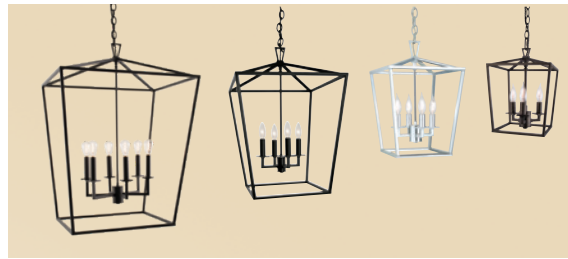

Norwell Lighting

Product Name **Cage Linear**
 Model Number **1083**
 Project Name _____
 Fixture Type _____ Quantity _____

Cage Linear - 1083-BR-NG Bronze (BR)

1083-BR

Cage Large - 1082, Medium - 1081, Small - 1080, Mini - 1084 also available see Cage 1080,1081, 0182, 1084 Technical Sheet.

INC

Product Name / Model / Dimensions				Finish Options	Glass/Shade	Lamping Options
Cage Linear - 1083				Standard Matte Black (MB) Polished Nickel (PN) Powder Coat Bronze (BR)	Standard None	LED (7) 12 Watt Max per socket LED replacement lamp only Standard Incandescent (IN) (7) 60 Watt Candelabra
	Height	Width	Length			
1083	25.625"	18"	54"			
Canopy - Rectangle 28" x 6" Provided with 6' chain						
Cage Large - 1082, Cage Medium - 1081 Cage Small - 1080, Cage Mini - 1084				Standard Matte Black (MB) Polished Nickel (PN) Powder Coat Bronze (BR)	Standard None	LED 1082 - (6) 12 Watt Max per socket 1081 - (4) 12 Watt Max per socket 1080 - (4) 12 Watt Max per socket 1084 - (3) 12 Watt Max per socket LED replacement lamp only Standard Incandescent (IN) 1082 - (6) 60 Watt Candelabra 1081 - (4) 60 Watt Candelabra 1080 - (4) 60 Watt Candelabra 1084 - (3) 60 Watt Candelabra
	Height	Width	Length			
1082	33.625"	24"	54"			
1081	25.75"	18"				
1080	18"	12"				
1084	14"	8.5"				
Canopy - 6.375" Round on ALL Cage Lanterns Provided with 6' chain						