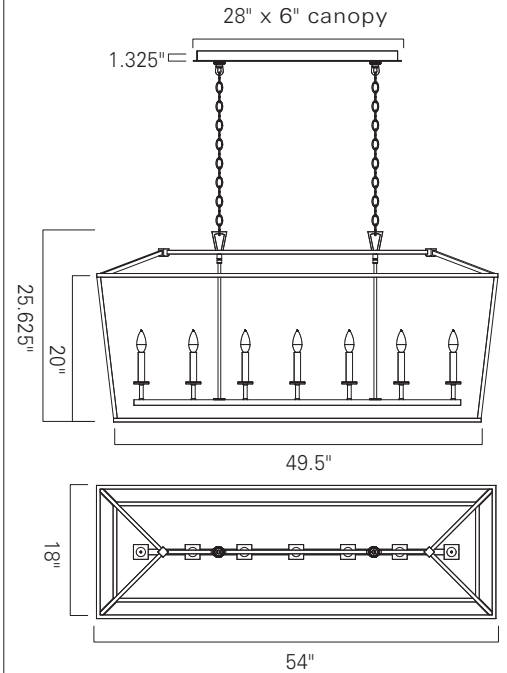

Norwell Lighting

Product Name **Cage Linear**
 Model Number **1083**
 Project Name _____
 Fixture Type _____ Quantity _____

Cage Linear - 1083-BR-NG Bronze (BR)

1083-BR

Cage Large - 1082, Medium - 1081, Small - 1080, Mini - 1084 also available see Cage 1080,1081, 0182, 1084 Technical Sheet.

INC

Product Name / Model / Dimensions				Finish Options	Glass/Shade	Lamping Options
Cage Linear - 1083				Standard Matte Black (MB) Polished Nickel (PN) Powder Coat Bronze (BR)	Standard None	LED (7) 12 Watt Max per socket LED replacement lamp only Standard Incandescent (IN) (7) 60 Watt Candelabra
	Height	Width	Length			
1083	25.625"	18"	54"			
Canopy - Rectangle 28" x 6" Provided with 6' chain						
Cage Large - 1082, Cage Medium - 1081 Cage Small - 1080, Cage Mini - 1084				Standard Matte Black (MB) Polished Nickel (PN) Powder Coat Bronze (BR)	Standard None	LED 1082 - (6) 12 Watt Max per socket 1081 - (4) 12 Watt Max per socket 1080 - (4) 12 Watt Max per socket 1084 - (3) 12 Watt Max per socket LED replacement lamp only Standard Incandescent (IN) 1082 - (6) 60 Watt Candelabra 1081 - (4) 60 Watt Candelabra 1080 - (4) 60 Watt Candelabra 1084 - (3) 60 Watt Candelabra
	Height	Width	Length			
1082	33.625"	24"	54"			
1081	25.75"	18"				
1080	18"	12"				
1084	14"	8.5"				
Canopy - 6.375" Round on ALL Cage Lanterns Provided with 6' chain						