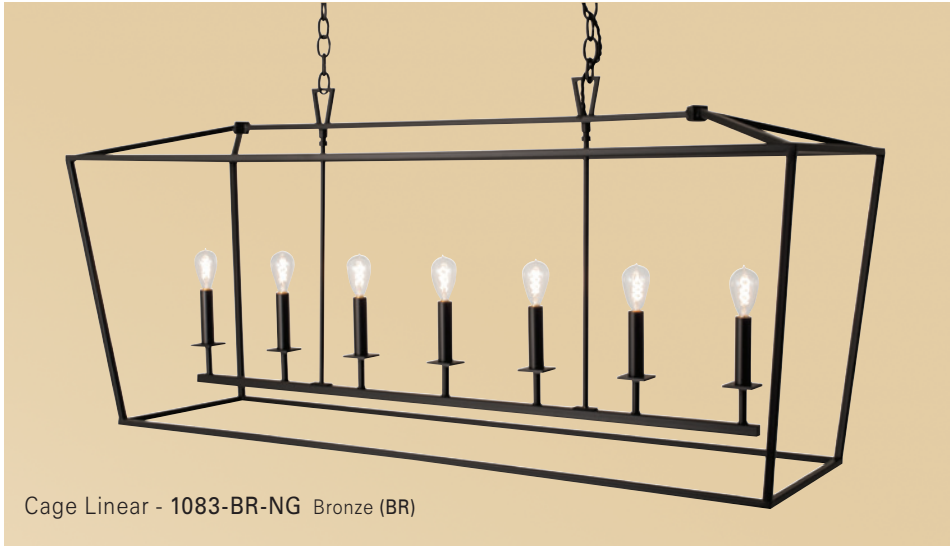

Norwell Lighting

Product Name **Cage Linear**
 Model Number **1083**
 Project Name _____
 Fixture Type _____ Quantity _____

Cage Linear - 1083-BR-NG Bronze (BR)

1083-BR

Cage Large - 1082, Medium - 1081, Small - 1080, Mini - 1084 also available see Cage 1080,1081, 0182, 1084 Technical Sheet.

INC

Product Name / Model / Dimensions				Finish Options	Glass/Shade	Lamping Options
Cage Linear - 1083				Standard Matte Black (MB) Polished Nickel (PN) Powder Coat Bronze (BR)	Standard None	LED (7) 12 Watt Max per socket LED replacement lamp only Standard Incandescent (IN) (7) 60 Watt Candelabra
	Height	Width	Length			
1083	25.625"	18"	54"			
Canopy - Rectangle 28" x 6" Provided with 6' chain						
Cage Large - 1082, Cage Medium - 1081 Cage Small - 1080, Cage Mini - 1084				Standard Matte Black (MB) Polished Nickel (PN) Powder Coat Bronze (BR)	Standard None	LED 1082 - (6) 12 Watt Max per socket 1081 - (4) 12 Watt Max per socket 1080 - (4) 12 Watt Max per socket 1084 - (3) 12 Watt Max per socket LED replacement lamp only Standard Incandescent (IN) 1082 - (6) 60 Watt Candelabra 1081 - (4) 60 Watt Candelabra 1080 - (4) 60 Watt Candelabra 1084 - (3) 60 Watt Candelabra
	Height	Width	Length			
1082	33.625"	24"	54"			
1081	25.75"	18"				
1080	18"	12"				
1084	14"	8.5"				
Canopy - 6.375" Round on ALL Cage Lanterns Provided with 6' chain						