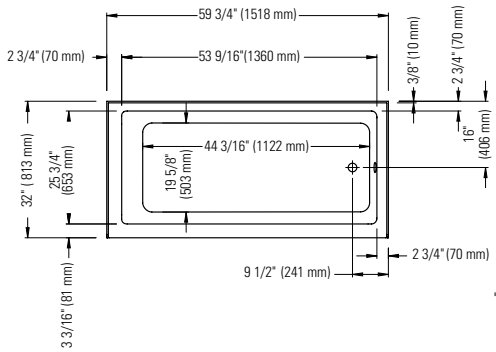

LEMANS 3260

59 3/4" x 32" x 20 5/8"

PRODUCT DESCRIPTION:		48hrs/5 days
Adjustable feet Contemporary style Above-the-floor rough (AFR)		
WATER CAPACITY:	IMMERSION:	
54 Imperial gallons	13 1/2 po	
BOX SIZE:		
NET WEIGHT:		GROSS WEIGHT:
73 lbs		88 lbs