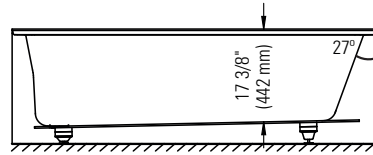

LEMANS 3260

59 3/4" x 32" x 20 5/8"

PRODUCT DESCRIPTION:		48hrs/5 days
Adjustable feet Contemporary style Above-the-floor rough (AFR)		
WATER CAPACITY:	IMMERSION:	
54 Imperial gallons	13 1/2 po	
BOX SIZE:		
NET WEIGHT:		GROSS WEIGHT:
73 lbs		88 lbs