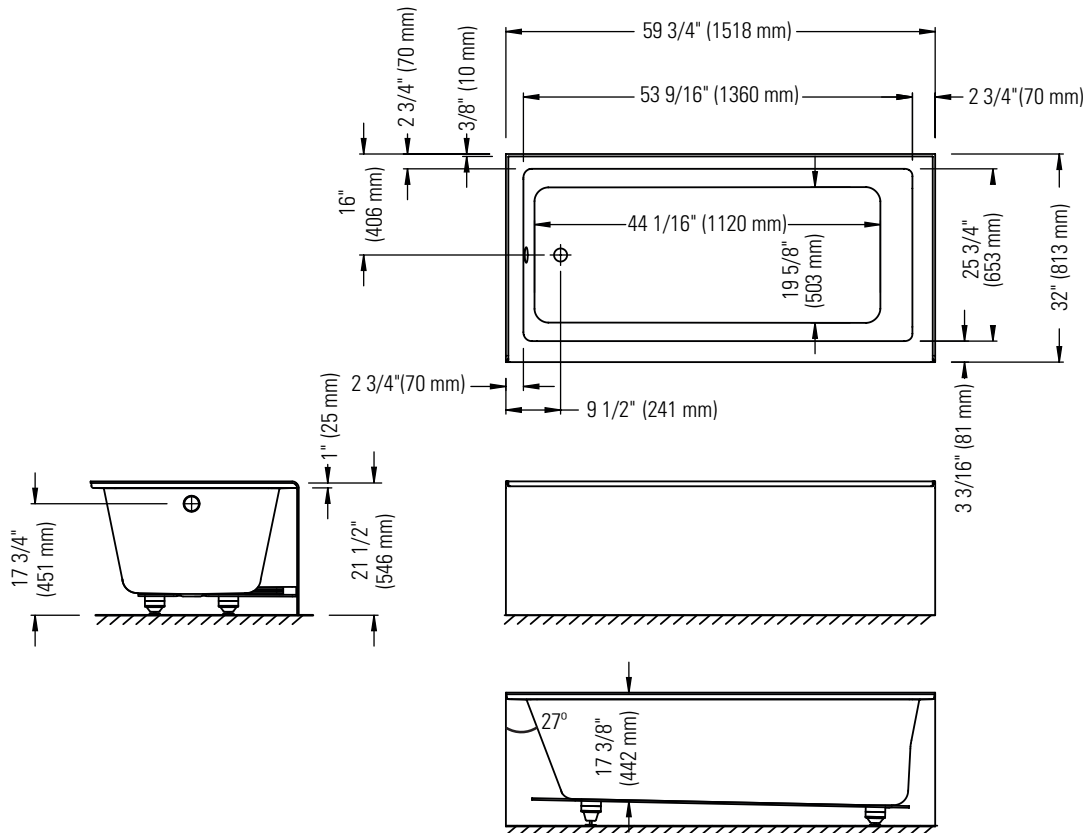

*All dimensions are approximate and subject to change without notice

Please refer to the installation guide before beginning the installation

Produits Neptune
Rouge

Lemans 3260 BJB

Bathtub

Ajustable feet

Above-the-floor rough (AFR)

*All dimensions are approximate and subject to change without notice

Please refer to the installation guide before beginning the installation