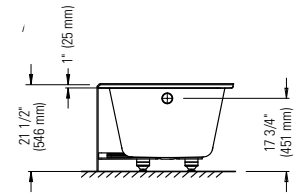

LEMANS 3260

59 3/4" x 32" x 20 5/8"

PRODUCT DESCRIPTION:		48hrs/5 days
Adjustable feet Contemporary style Above-the-floor rough (AFR)		
WATER CAPACITY:	IMMERSION:	
54 Imperial gallons	13 1/2 po	
BOX SIZE:		
NET WEIGHT:		GROSS WEIGHT:
73 lbs		88 lbs