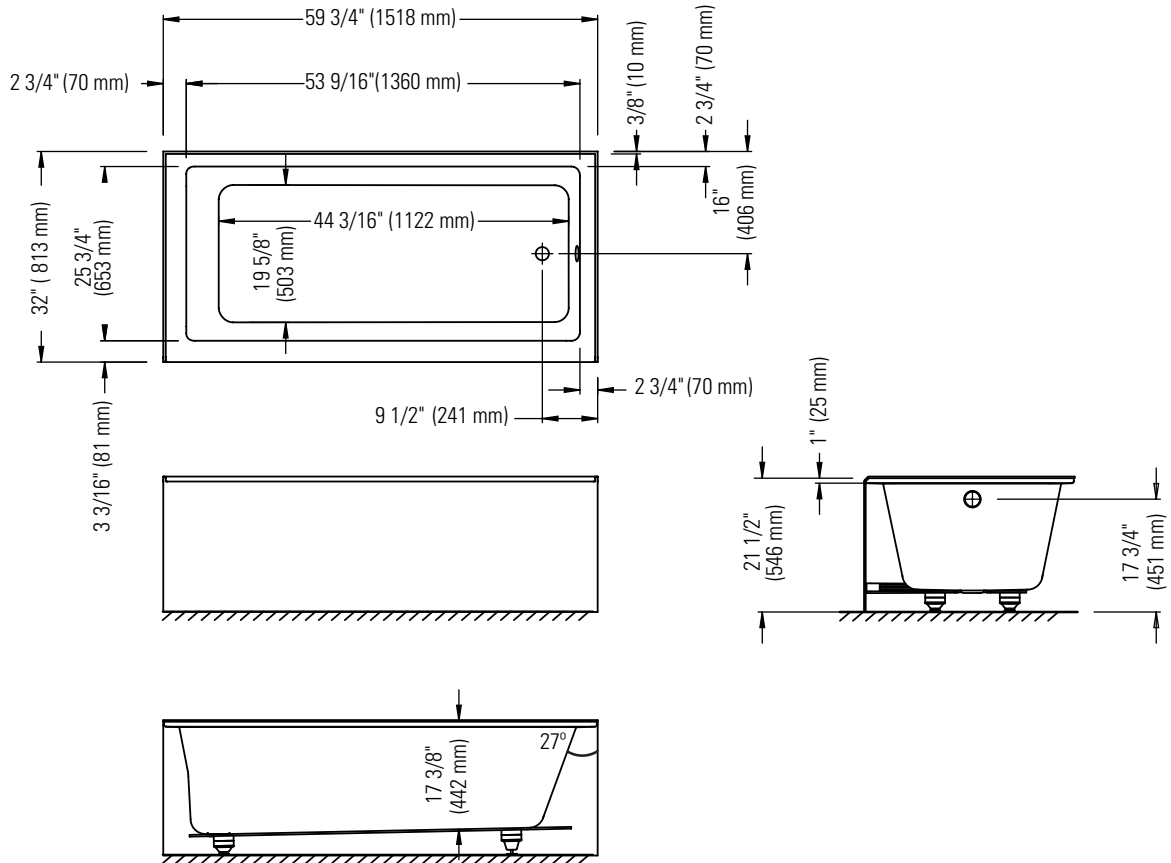

Produits Neptune
Rouge

Lemans 3260 BJD

Bathtub

Ajustable feet

Above-the-floor rough (AFR)

*All dimensions are approximate and subject to change without notice

Please refer to the installation guide before beginning the installation