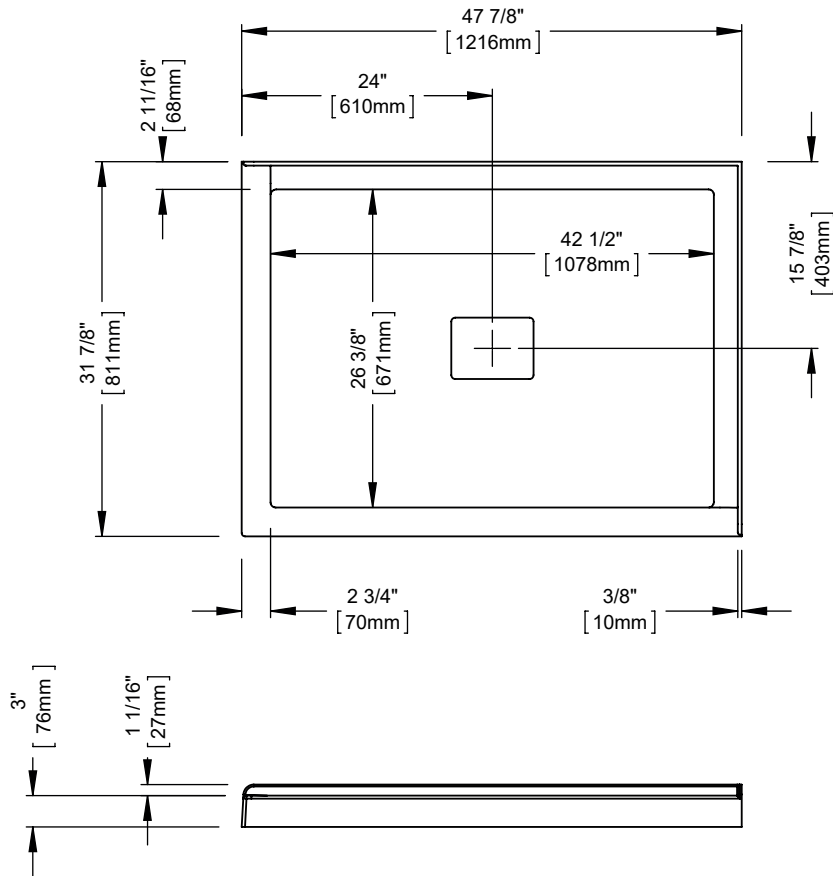

Produits Neptune
Rouge

ROUGE 4832 2BD

Shower base

*All dimensions are approximate and subject to change without notice.
Please refer to the installation guide before beginning the installation