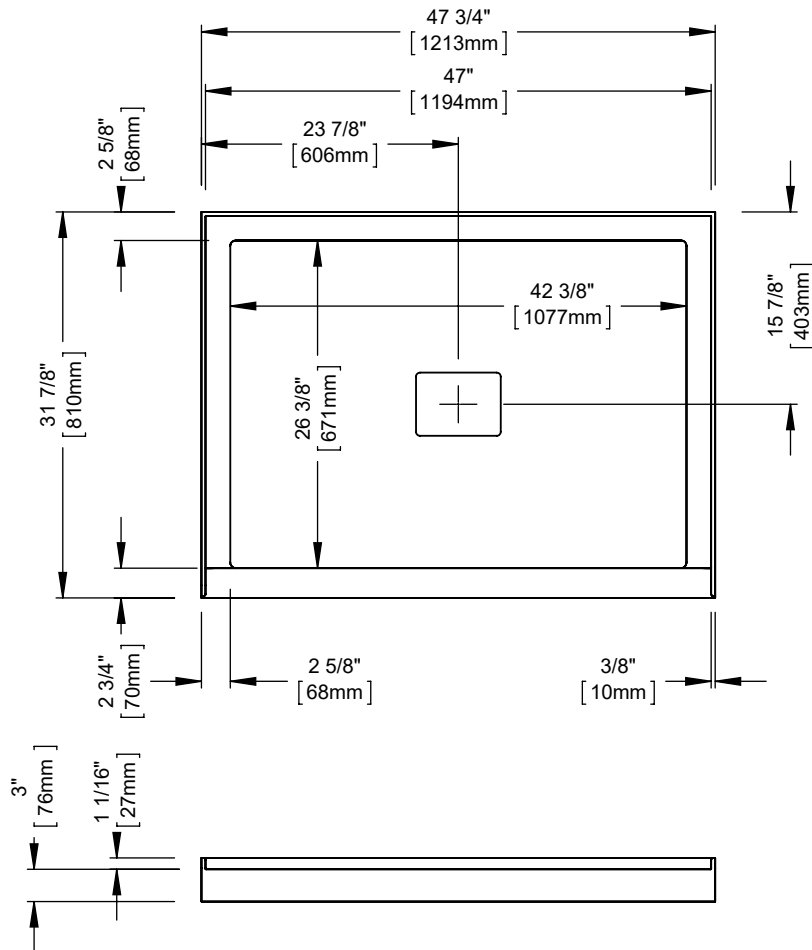

Produits Neptune
Rouge

ROUGE 4832 3B

Shower base

*All dimensions are approximate and subject to change without notice.
Please refer to the installation guide before beginning the installation.