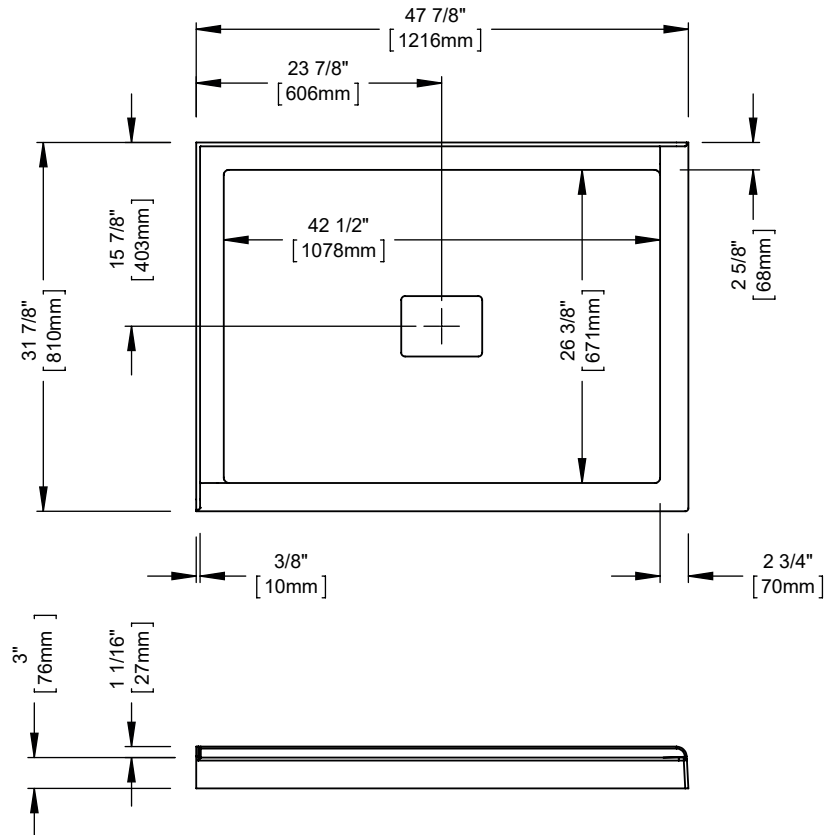

Produits Neptune
Rouge

ROUGE 4832 2BG

Shower base

*All dimensions are approximate and subject to change without notice.
Please refer to the installation guide before beginning the installation.