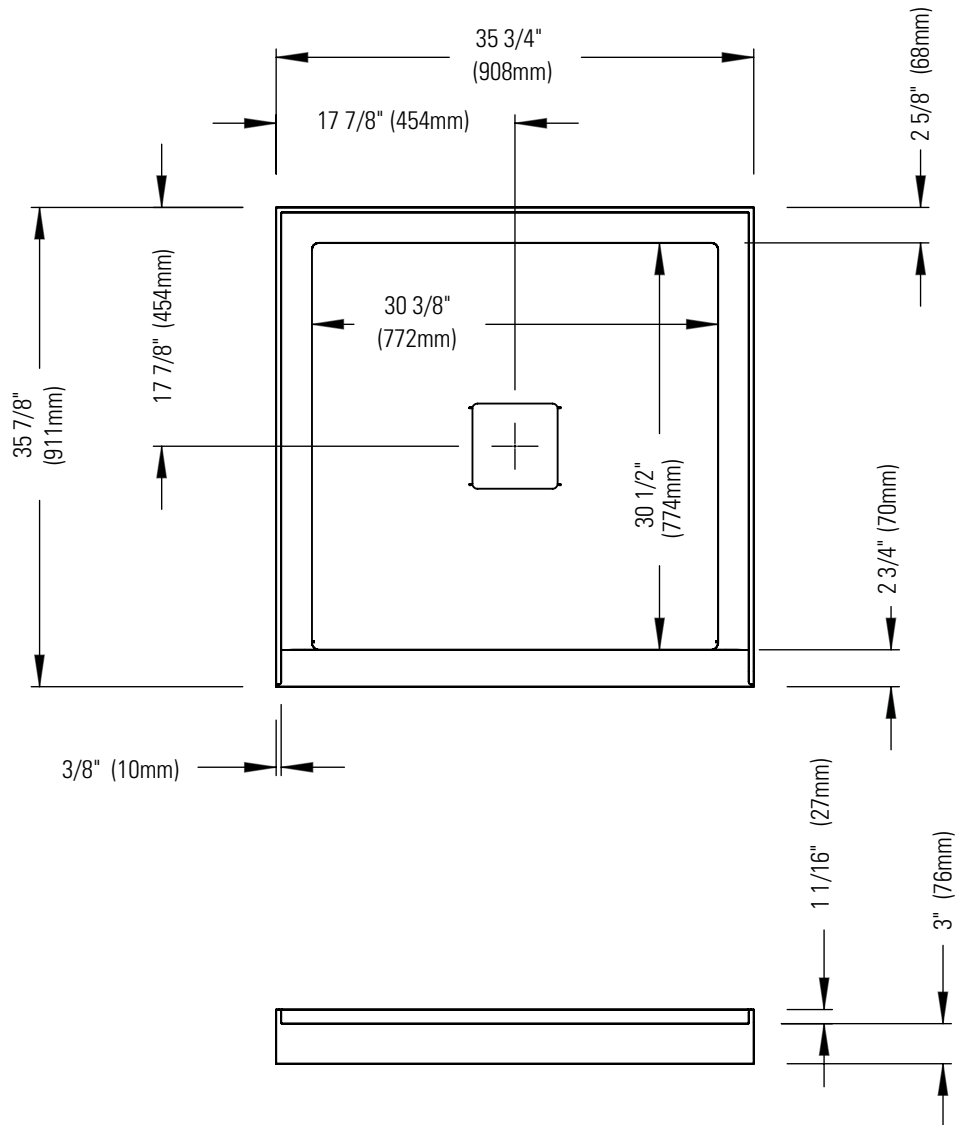

Produits Neptune

ROUGE 3636 3B

Shower base

*All dimensions are approximate and subject to change without notice.
Please refer to the installation guide before beginning the installation.