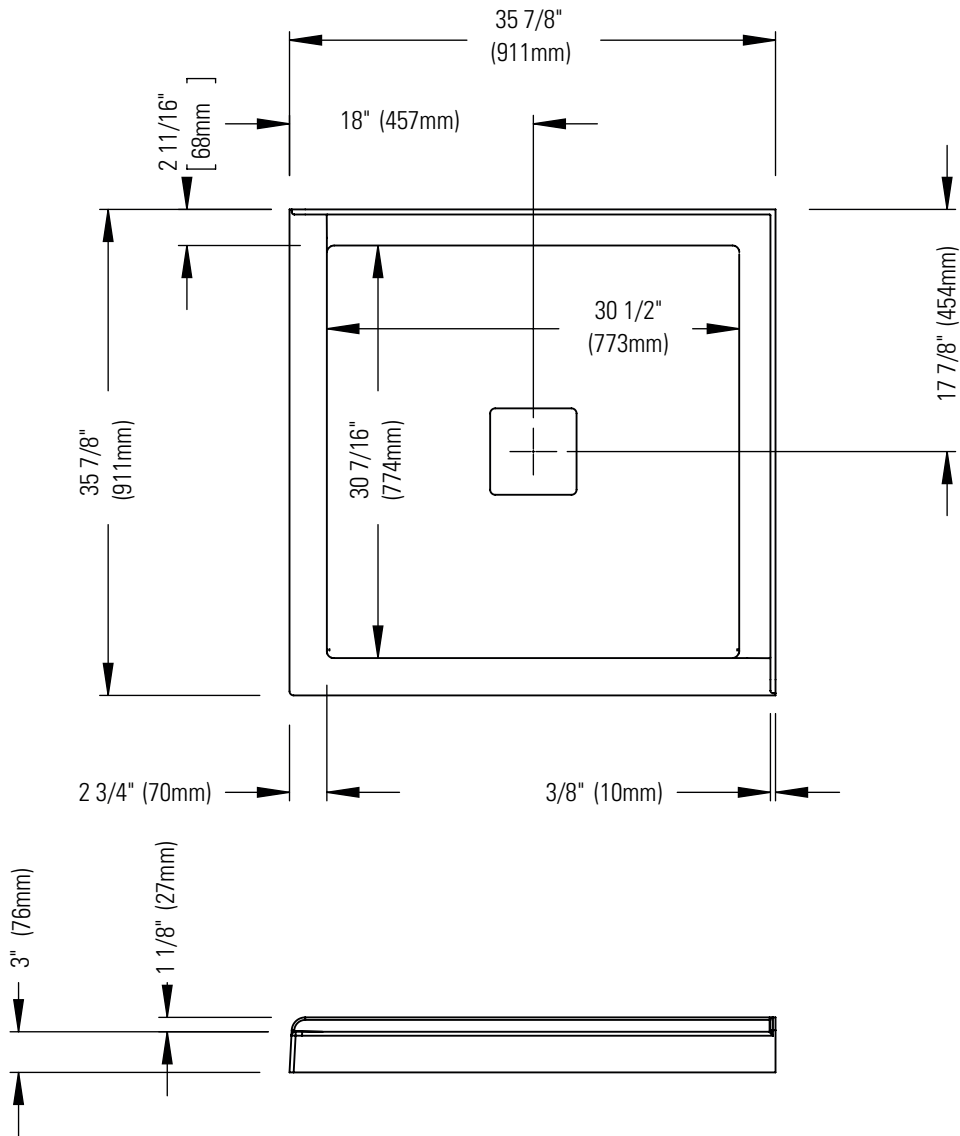

Acrylic thermoformed and reinforced with fiberglass

Acrylic drain cover

Leak-barrier

48hrs/5 days

BOX SIZE:

38 1/4" x 38 3/4" x 5"

NET WEIGHT:

27 lbs

Produits Neptune

ROUGE 3636 2B

Shower base

*All dimensions are approximate and subject to change without notice.
Please refer to the installation guide before beginning the installation.