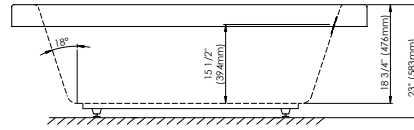

MUNICH 3466

65 3/4" x 34 1/4" x 23"

PRODUCT DESCRIPTION:	
Adjustable feet Contemporary style Above-the-floor rough (AFR) Integrated linear overflow and drain kit included, chrome	
24-48hrs 5 days	
WATER CAPACITY:	IMMERSION:
71 gallons	15 1/2 po
BOX SIZE:	
68" x 37" x 25"	
NET WEIGHT:	GROSS WEIGHT:
67 lbs	82 lbs

IMPROVED DESIGN

Bathtub only

MUN3466

Mass-Air

MUN3466M

Included: 12 injectors, 750W (1 1/2h.p.) Optima blower, with 300W heating element, 72" blower hose extension, and remote control.

Rouge-Air

MUN3466A

A blower hose extension is required when the blower is located more than 4' from the bathtub.

LINEAR OVERFLOW

White

Brushed nickel

Chrome

Black

CONFORMITY ATTESTATION
Bathtub Standards
cUPC
Hydromassage Standard
CAN / CSA.B45.10 / CSA.C22.2 / UL-1795