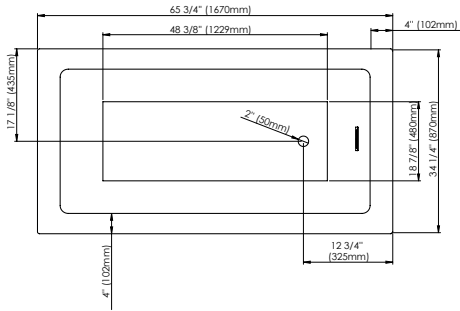

Bathtub only

MUN3466

Mass-Air

MUN3466M

Included: 12 injectors, 750W (1 1/2h.p.) Optima blower, with 300W heating element, 72" blower hose extension, and remote control.

Rouge-Air

MUN3466A

Included: 12 micro-jets, 750W (1 1/2h.p.) Optima blower, with 300W heating element, 72" blower hose extension, and remote control.

GENERAL OPTIONS

Overflow and waste included: Chrome

Acrylic Colour: White

Standard

Gel black neck pillow

White, brushed nickel or black overflow and drain kit

MASS-AIR / ROUGE-AIR OPTIONS

Mass-Air Jet finish: White/Chrome

Standard

Others: Chrome/Chrome

96" blower hose extension

A blower hose extension is required when the blower is located more than 4' from the bathtub.

LINEAR OVERFLOW

White

Brushed nickel

Chrome

Black

CONFORMITY ATTESTATION
Bathtub Standards
cUPC
Hydromassage Standard
CAN / CSA.B45.10 / CSA.C22.2 / UL-1795

ECORESPONSIBLE Certification
First manufacturer of bathroom products in North America to be certified ecoresponsible

Produits Neptune
Rouge

6835, Picard street, Saint-Hyacinthe (Québec) J2S 1H3
Phone: (450) 773-7058 - Fax: (450) 773-5063
produitsneptune.com

REV: 05-19