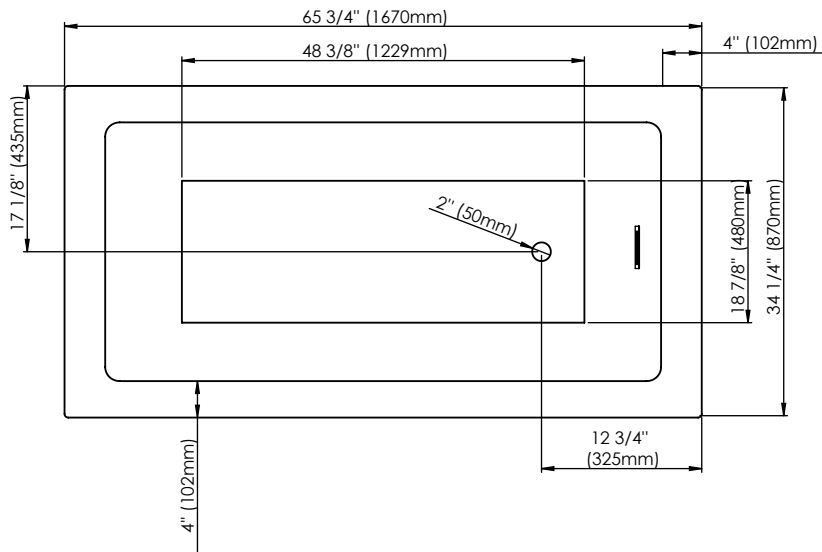

Produits Neptune
Rouge

Munich 3466

Bathtub

Ajustable feet
Above-the-floor rough (AFR)

*All dimensions are approximate and subject to change without notice
Please refer to the installation guide before beginning the installation