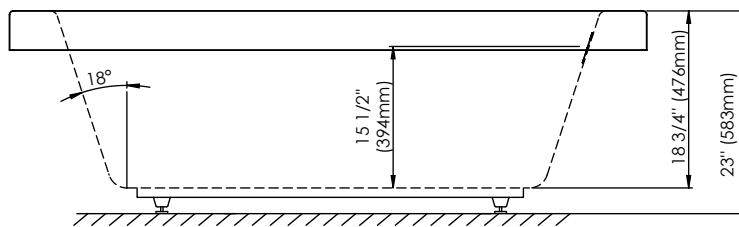

Produits Neptune
Rouge

Munich 3466

Bathtub

Ajustable feet
Above-the-floor rough (AFR)

*All dimensions are approximate and subject to change without notice
Please refer to the installation guide before beginning the installation