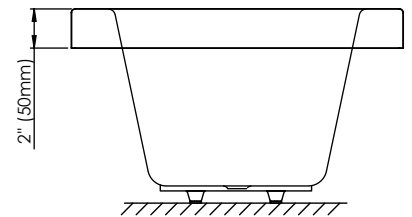

Produits Neptune
Rouge

Munich 3466

Bathtub

Ajustable feet
Above-the-floor rough (AFR)

*All dimensions are approximate and subject to change without notice
Please refer to the installation guide before beginning the installation