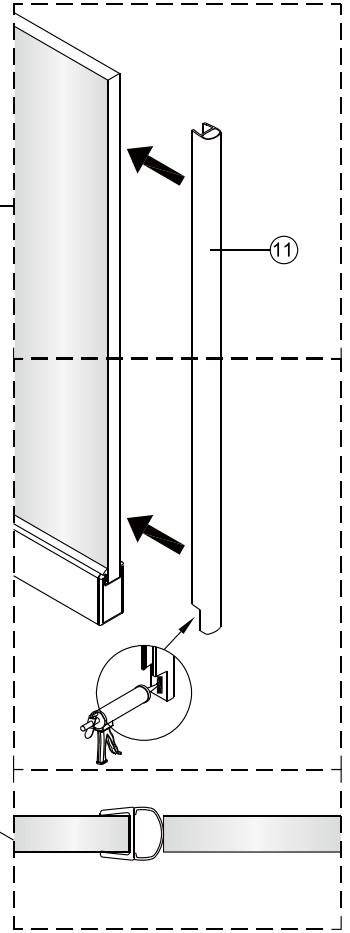

AZELIA 48

31.1308.052.30

LOT #1

1  x1 39.5000.342.60	2  x1 39.2000.230.60	3  ST4x60 x3 39.5000.359.00	4  x1 39.3000.202.00	5  x7 39.5000.360.00	6  x1 39.5000.355.60	7  x1 39.5000.345.60	8  ST4x60 x4 39.5000.362.00	9  x1 39.5000.343.60	10  x1 39.9000.224.00
11  x1 39.3000.204.00	12  x8 39.5000.341.00	13  x2 39.5000.348.60	14  x1 39.9000.219.00	15  x1 39.3000.207.00	16  x1 Gauche/Left 39.5000.346.60	17  x1 39.2000.220.60	18  x1 39.5000.344.60	19  x1 39.2000.232.60	20  x3 39.5000.214.00
21  ST4x12 x3 39.5000.222.00	22  x3 39.5000.213.60	23  x1 39.2000.233.60	24  x1 39.3000.205.00	25  x1 39.2000.225.60	26  x1 Gauche/Left 39.5000.350.60	27  x1 39.6000.120.60	28  x1 39.6000.119.60	29  x1 Droit/Right 39.5000.347.60	30  x1 Droit/Right 39.5000.349.60
31  x1 39.5000.275.00	32  4mm x1 39.5000.118.00								

Modele / Model	A (pouces/inches)
AZELIA 36	MIN 33 7/16 MAX 34 5/8
AZELIA 42	MIN 39 7/16 MAX 40 5/8
AZELIA 48	MIN 45 7/16 MAX 46 9/16
AZELIA 60	MIN 57 7/16 MAX 58 9/16

3

2b

2c

2d

2e

3c

3d

Intérieur/Inside

Extérieur  
Outside

Ø1/4" (6mm)

3/4" (20mm)

A

Intérieur/Inside

3a

3b

Eau  
Water

Eau  
Water

Intérieur/Inside

4

5

Tighten the screws with 4N.m.

6

7