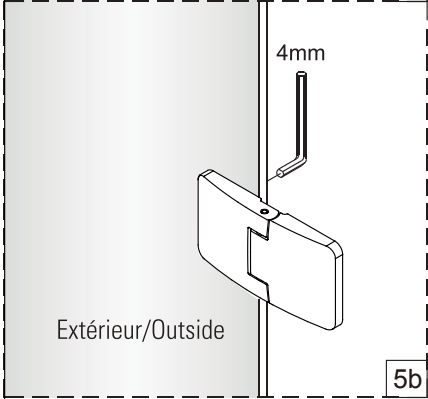

Modele / Model	A (pouces/inches)
AZELIA 36	MIN 33 7/16 MAX 34 5/8
AZELIA 42	MIN 39 7/16 MAX 40 5/8
AZELIA 48	MIN 45 7/16 MAX 46 9/16
AZELIA 60	MIN 57 7/16 MAX 58 9/16

3

2b

2c

2d

2e

3c

3d

Intérieur/Inside

Extérieur  
Outside

Ø1/4" (6mm)

3/4" (20mm)

A

Intérieur/Inside

3a

3b

Eau  
Water

Eau  
Water

Intérieur/Inside

4

5

Tighten the screws with 4N.m.

6

7