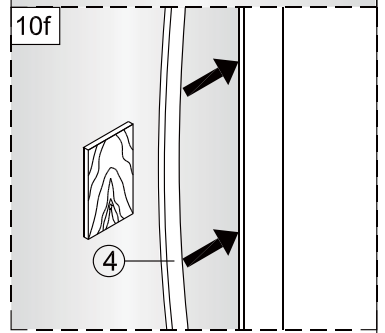

Modele / Model	A (pouces/inches)
AZELIA 36	MIN 33 7/16 MAX 34 5/8
AZELIA 42	MIN 39 7/16 MAX 40 5/8
AZELIA 48	MIN 45 7/16 MAX 46 9/16
AZELIA 60	MIN 57 7/16 MAX 58 9/16

3

2b

2c

2d

2e

3c

3d

Intérieur/Inside

Extérieur  
Outside

Ø1/4" (6mm)

3/4" (20mm)

A

Intérieur/Inside

3a

3b

Eau  
Water

Eau  
Water

Intérieur/Inside

4

5

Tighten the screws with 4N.m.

6

7