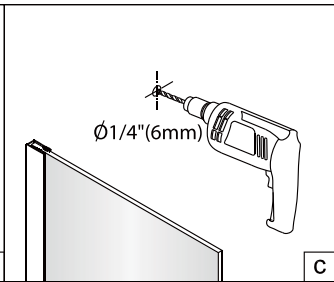

Modele / Model	A (pouces/inches)
AZELIA 36	MIN 33 7/16 MAX 34 5/8
AZELIA 42	MIN 39 7/16 MAX 40 5/8
AZELIA 48	MIN 45 7/16 MAX 46 9/16
AZELIA 60	MIN 57 7/16 MAX 58 9/16

3

2b

2c

2d

2e

3c

3d

Intérieur/Inside

Extérieur  
Outside

Ø1/4" (6mm)

3/4" (20mm)

A

Intérieur/Inside

3a

3b

Eau  
Water

Eau  
Water

Intérieur/Inside

4

5

Tighten the screws with 4N.m.

6

7