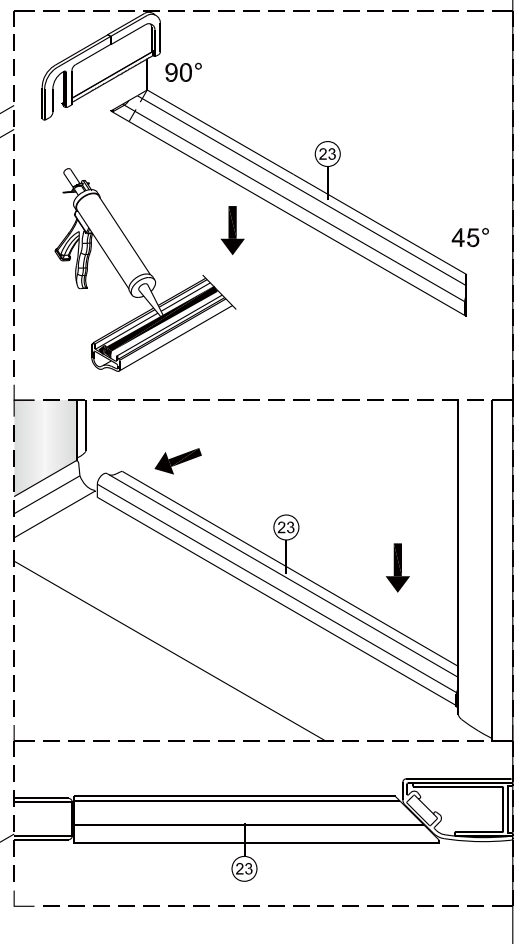

Modele / Model	A (pouces/inches)
AZELIA 36	MIN 33 7/16 MAX 34 5/8
AZELIA 42	MIN 39 7/16 MAX 40 5/8
AZELIA 48	MIN 45 7/16 MAX 46 9/16
AZELIA 60	MIN 57 7/16 MAX 58 9/16

3

2b

2c

2d

2e

3c

3d

Intérieur/Inside

Extérieur  
Outside

Ø1/4" (6mm)

3/4" (20mm)

A

Intérieur/Inside

3a

3b

Eau  
Water

Eau  
Water

Intérieur/Inside

4

5

Tighten the screws with 4N.m.

6

7