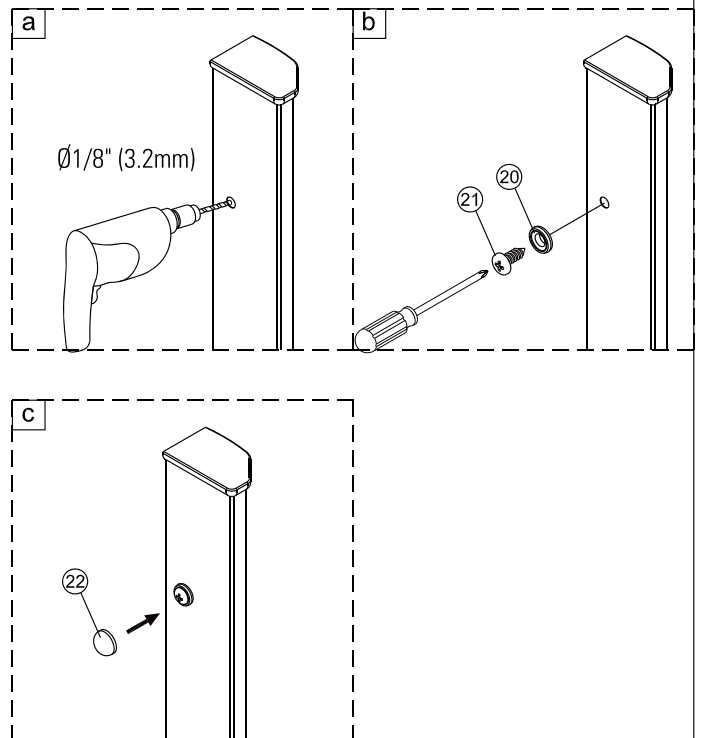

Modele / Model	A (pouces/inches)
AZELIA 36	MIN 33 7/16 MAX 34 5/8
AZELIA 42	MIN 39 7/16 MAX 40 5/8
AZELIA 48	MIN 45 7/16 MAX 46 9/16
AZELIA 60	MIN 57 7/16 MAX 58 9/16

3

2b

2c

2d

2e

3c

3d

Intérieur/Inside

Extérieur  
Outside

Ø1/4" (6mm)

3/4" (20mm)

A

Intérieur/Inside

3a

3b

Eau  
Water

Eau  
Water

Intérieur/Inside

4

5

Tighten the screws with 4N.m.

6

7