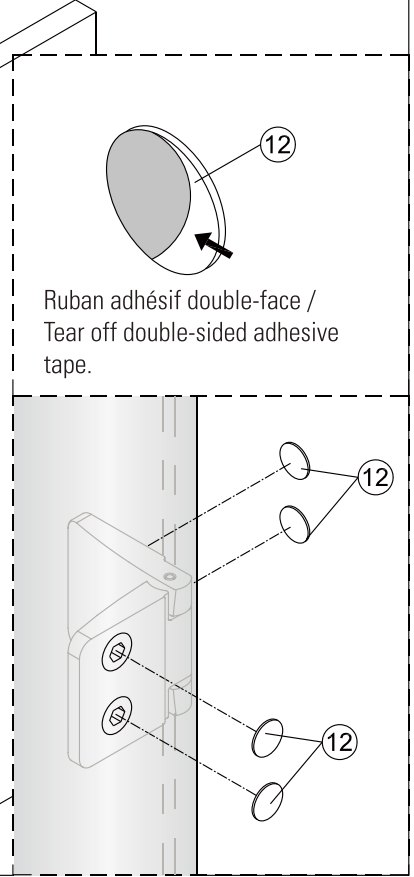

Modele / Model	A (pouces/inches)
AZELIA 36	MIN 33 7/16 MAX 34 5/8
AZELIA 42	MIN 39 7/16 MAX 40 5/8
AZELIA 48	MIN 45 7/16 MAX 46 9/16
AZELIA 60	MIN 57 7/16 MAX 58 9/16

3

2b

2c

2d

2e

3c

3d

Intérieur/Inside

Extérieur  
Outside

Ø1/4" (6mm)

3/4" (20mm)

A

Intérieur/Inside

3a

3b

Eau  
Water

Eau  
Water

Intérieur/Inside

4

5

Tighten the screws with 4N.m.

6

7