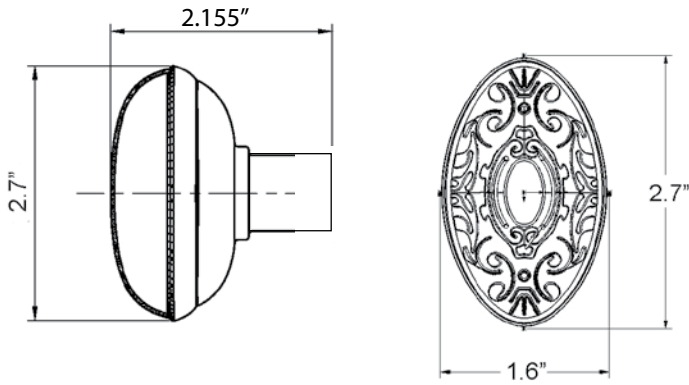

## Victorian Knob

- > Collection: Nostalgic
- > Design code: VIC
- > Material: Forged Brass
- > Functions: Knob pair with 3/8" – 20 spindle

Victorian Knob shown in Antique Pewter