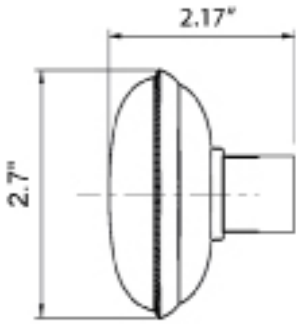

Homestead Knob

- > Collection: Nostalgic
- > Design code: HOM
- > Material: Forged Brass
- > Functions: Knob pair with 3/8" – 20 spindle

Homestead Knob shown in Satin Nickel