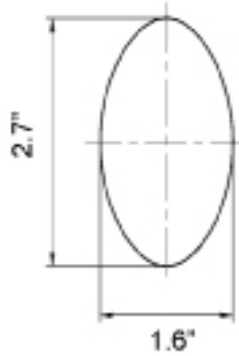

Homestead Knob

- > Collection: Nostalgic
- > Design code: HOM
- > Material: Forged Brass
- > Functions: Knob pair with 3/8" – 20 spindle

Homestead Knob shown in Satin Nickel