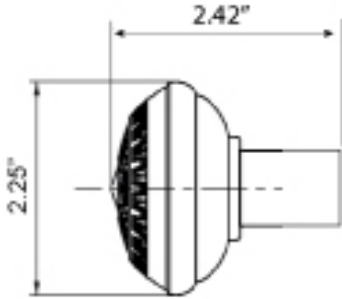

## Egg & Dart Knob

- > Collection: Nostalgic
- > Design code: EAD
- > Material: Forged Brass
- > Functions: Knob pair with 3/8" – 20 spindle

Egg & Dart Knob shown in Antique Brass