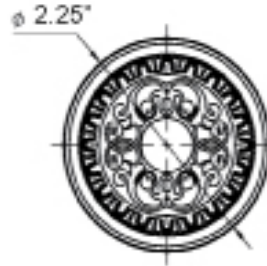

## Egg & Dart Knob

- > Collection: Nostalgic
- > Design code: EAD
- > Material: Forged Brass
- > Functions: Knob pair with 3/8" – 20 spindle

Egg & Dart Knob shown in Antique Brass