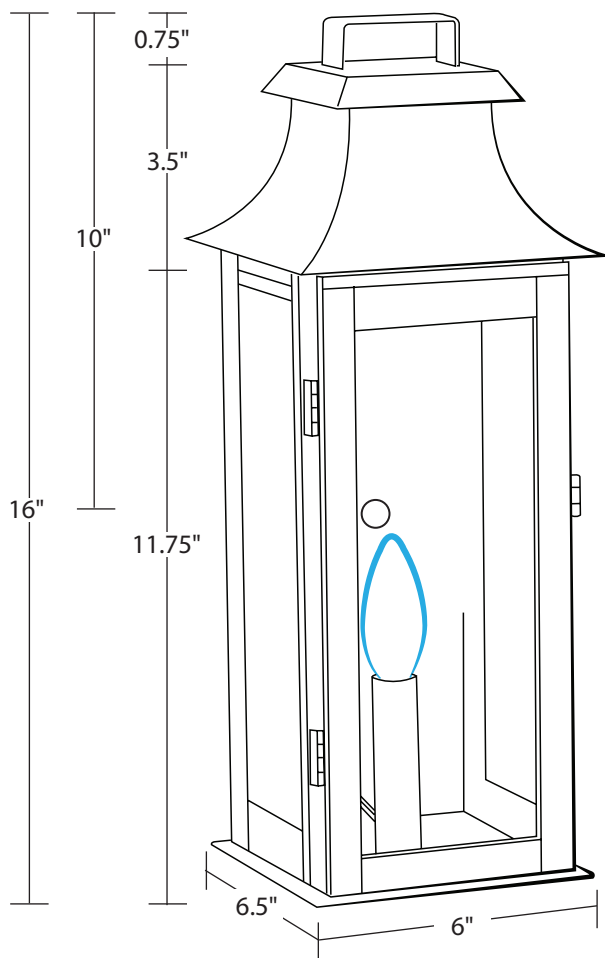

*Northeast Lantern*

**5621**

Concord Collection  
Wall Mount

**Dimensions**

Width: 6"  
Depth: 6.5"  
Height: 16"

**Mounting Area**

4.5" x 11"

**Mounting Height**

10"

**Socket Options**

(LT1) 1 Candelabra Socket;  
60 watt max  
(CIM) Medium Base Socket  
with glass hurricane chimney;  
75 watt max

 Listed

Suitable for wet locations

**Finishes**

RB - Raw Brass  
AB - Antique Brass  
DAB - Dark Antique Brass  
DB - Dark Brass  
VG - Verdi Gris  
RC - Raw Copper  
AC - Antique Copper