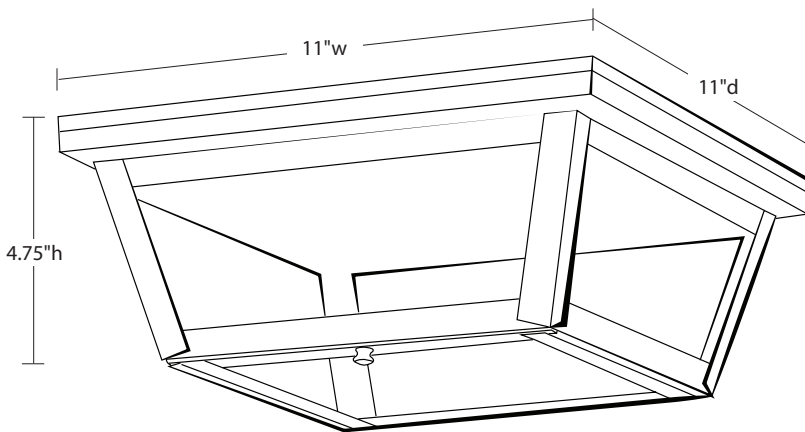

Glass

CLR - Clear

CSG - Clear Seedy

SMG - Seedy Marine

FST - Frosted

© 2013. Northeast Lantern, Ltd.

6 Commerce Way | Exeter, NH 03833 | Phone: 800-892-1206 | Fax: 888-477-6649

email: info@northeastlantern.com

www.northeastlantern.com | made in the USA