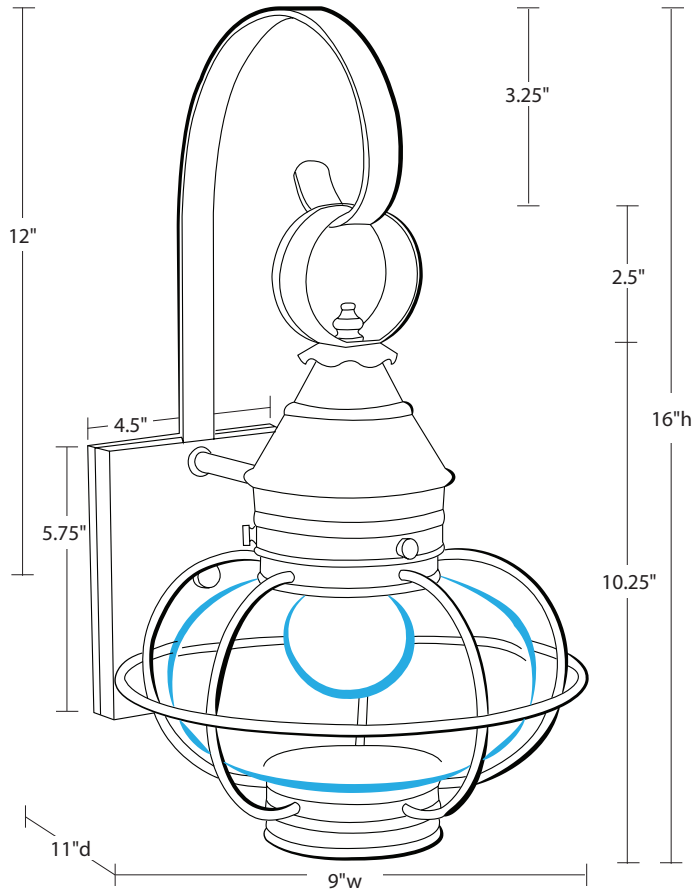

Northeast Lantern

2521

Onion Collection
Wall Sconce

Dimensions

Width: 9"
Depth: 11"
Height: 16"

Mounting Height: 12"
Mounting Area: 4.5" x 5.75"

Socket Option(s)

(MED) Medium Base; 75 watt max