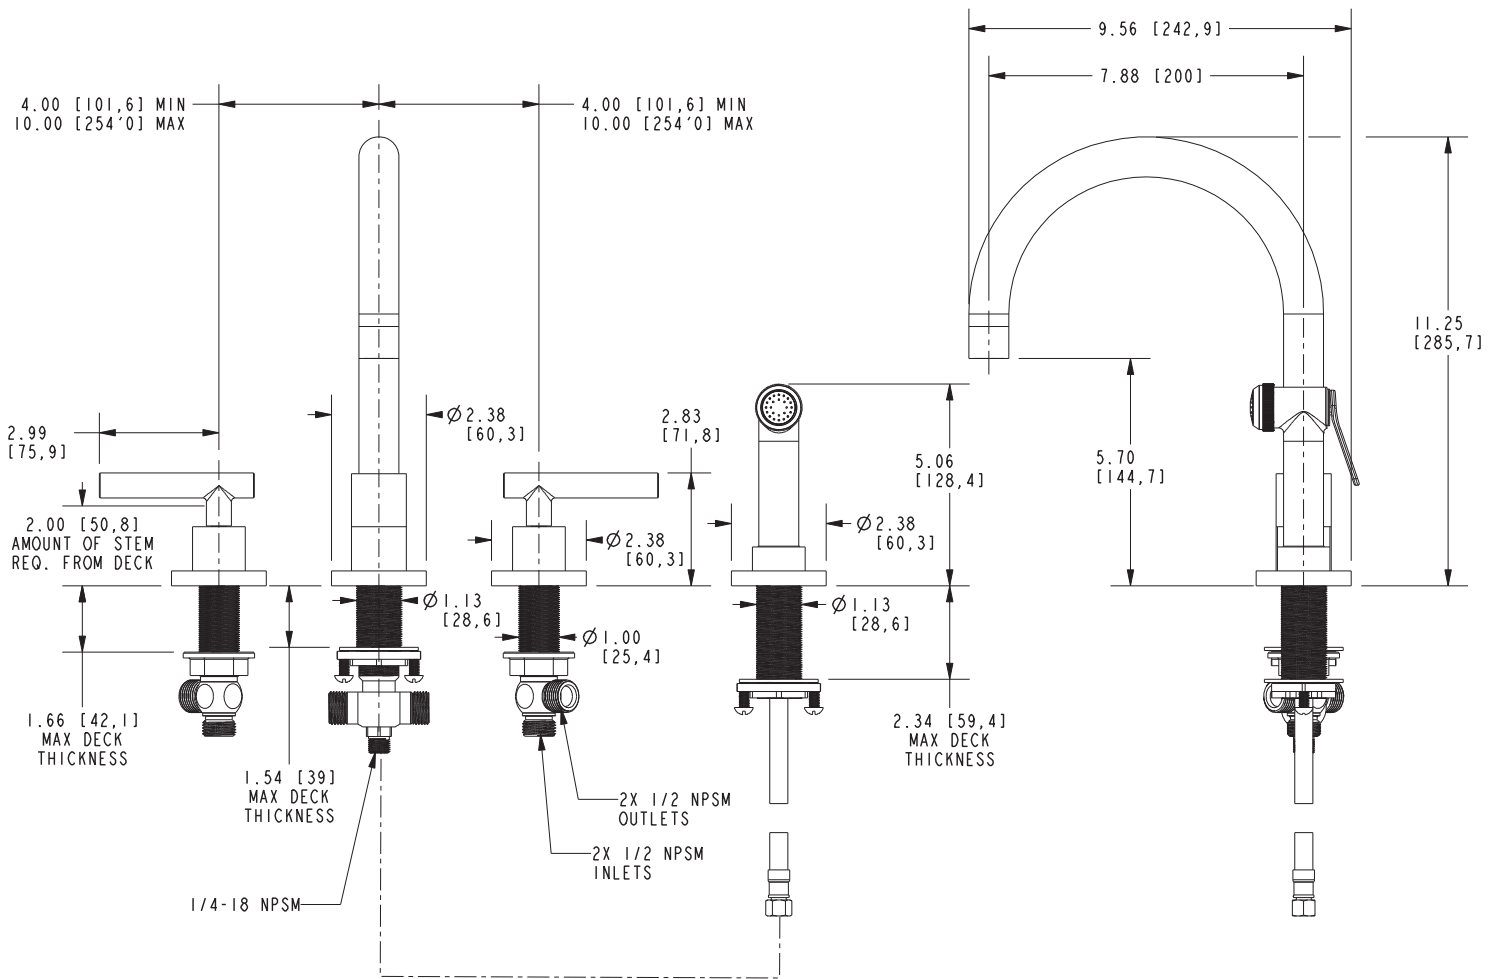

EAST LINEAR

Features

- Solid brass construction
- Brass valve bodies
- Quarter-turn washerless ceramic disc valve cartridges
- Swivel spout assembly with integral diverter fitting
- Solid brass pull-out sidespray
- 5.70" (14.5 cm) spout height at outlet
- 7.88" (20.0 cm) spout reach (c-c)
- For 8" (20.3 cm) centers - Maximum 20" (50.8 cm)
- ADA Complaint (Handles Only)
- 1.8 GPM (6.8 LPM) Max

Model	Description	Colors Finishes
9911L	Two-Handle Kitchen Faucet with Sidespray	<input type="checkbox"/> 10B <input type="checkbox"/> 15 <input type="checkbox"/> 15S <input type="checkbox"/> 26 <input type="checkbox"/> Other

Product Specification Add "Color / Finish" suffix to Model number, below.

The Two-Handle Kitchen Faucet with Sidespray shall be made of solid brass construction. Faucet shall incorporate a swivel spout assembly with integral sidespray diverter fitting and feature brass valve bodies with quarter-turn washerless ceramic disc valve cartridges. Faucet shall have a 1.8 gallons (6.8 liters) per minute maximum flow rate. Product shall be for 8" (20.3 cm) centers - Maximum 20" (50.8 cm). Product shall incorporate a 5.70" (14.5 cm) spout height at outlet and a 7.88" (20.0 cm) spout reach (c-c). Faucet shall incorporate lever handles. Two-Handle Kitchen Faucet with Sidespray shall be Newport Brass Model 9911L/____ .

9911L

PRODUCT DIMENSIONS *(Units are in inches)*

Product Dimensions are provided for reference only. For specific product installation guidelines, please reference the Installation Instructions of the product being installed.